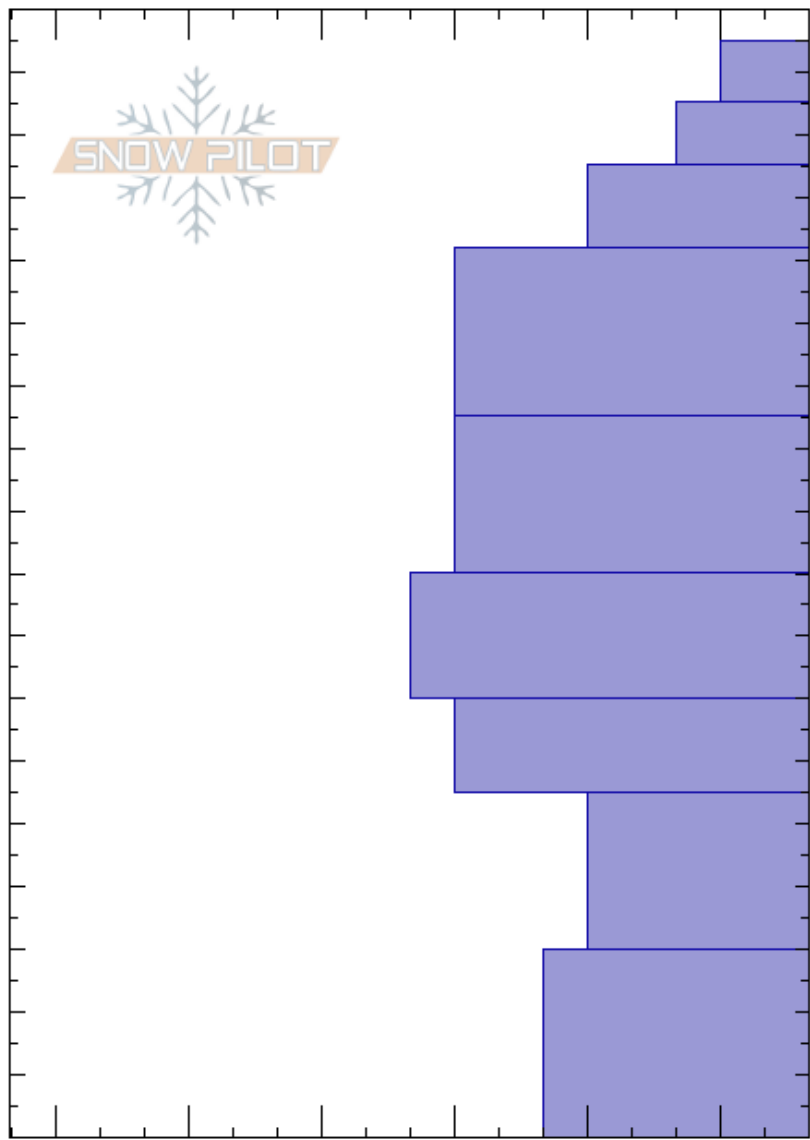

Wilderness Bndry  
 Madison Range-S  
 MT  
 Elevation: 8800 ft  
 Aspect: 255°  
 Specifics:

Alex Marienthal  
 03/01/2019 - 1:30pm  
 Co-ord: 44.97642N, -111.35880W  
 Slope Angle: 15°  
 Wind Loading:

Stability: Fair Stable HS:175 Layer Notes:  
 Air Temperature:  
 Sky Cover: SCT  
 Precipitation: S-1  
 Wind: Light Breeze

Height (ft)	Crystal		Moisture	$\rho$ kg/m <sup>3</sup>	Stability tests & Layer comments
	Form	Size			
175					
170	*				
160	+				← CT10, Q2 @165cm
150	/				
140					
130	•				
120					
110					
100	⊖ (•)				
90					
80	⊖ (•)				
70					
60	⊖				
50					
40	⊖				
30					
20					
10					
0					