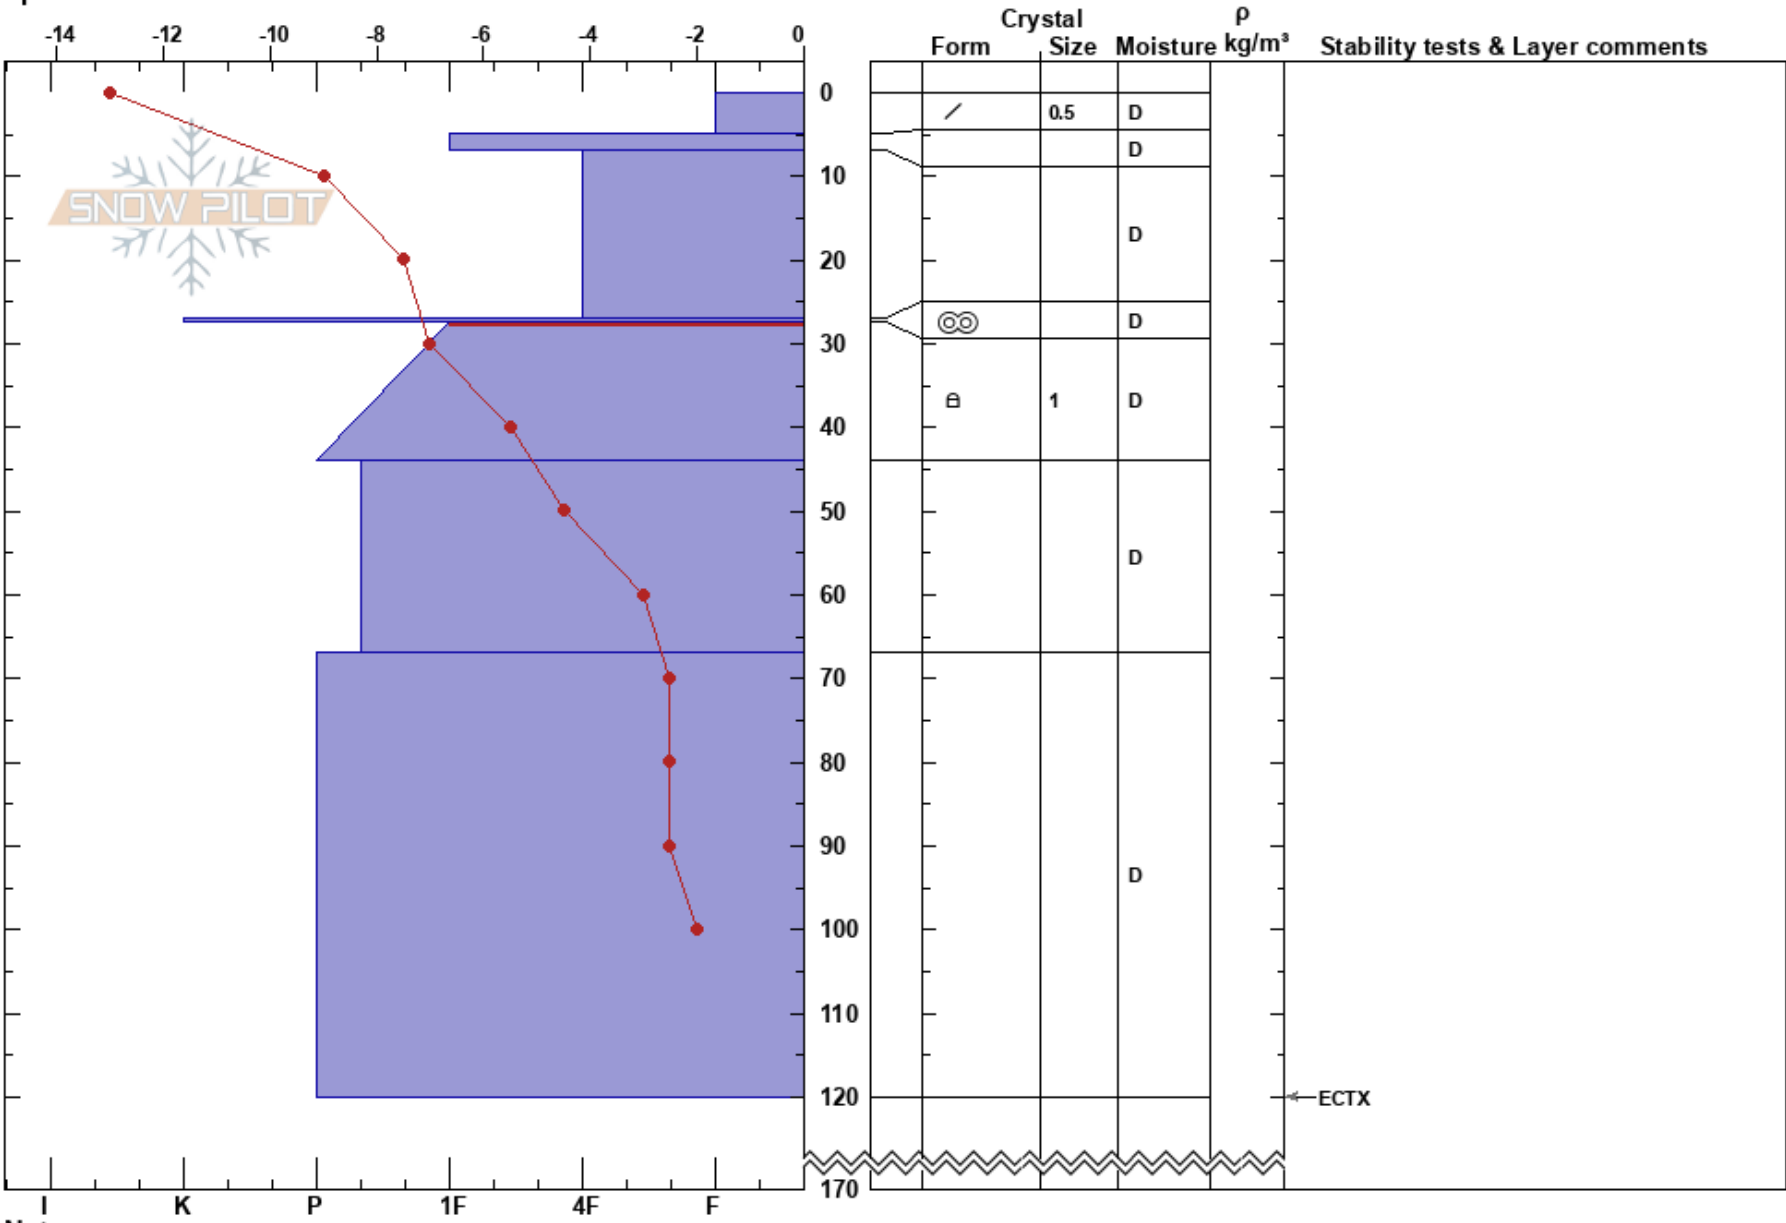

vassi  
Riksgänsen  
Sweden  
Elevation: 800 m  
Aspect: W  
Specifics:

Daniel Berglund  
04/03/2019 - 11:00  
Co-ord: 68.27479N, 19.06128E  
Slope Angle: 27°  
Wind Loading: yes

Stability: **HS:170** **Layer Notes:**  
Air Temperature: -14°C **PF:15** 27.5-44cm: Problematic layer  
Sky Cover: SCT  
Precipitation: NO  
Wind: W Light Breeze