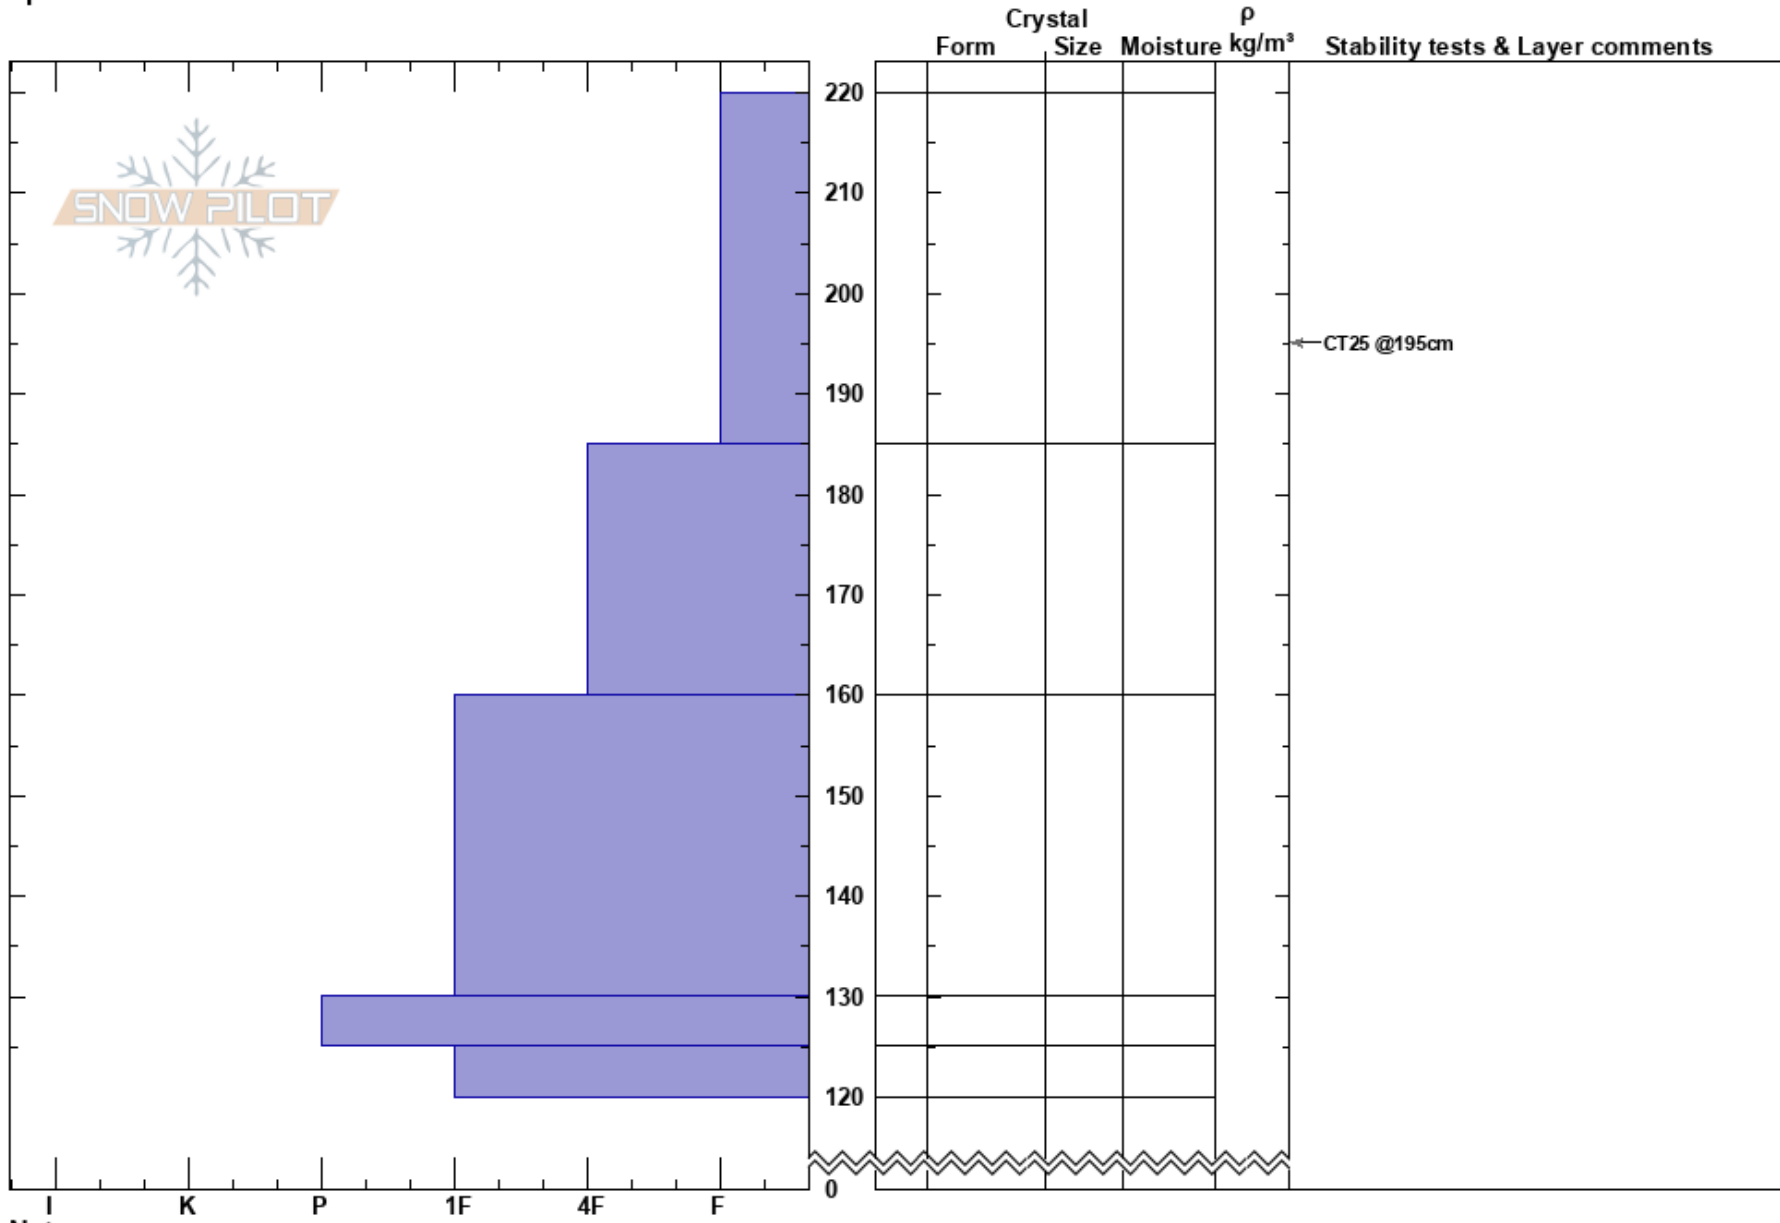

Solder
Soldier Mountains
ID
Elevation: 7000 ft
Aspect: SE
Specifics:

Brian Parker
03/03/2019 - 1:00pm
Co-ord: 43.50186N, -114.86970W
Slope Angle: 33°
Wind Loading:

Stability:
Air Temperature:
Sky Cover: CLR
Precipitation: NO
Wind: Calm
HS:220
PS: 10 130-125cm:Problematic layer