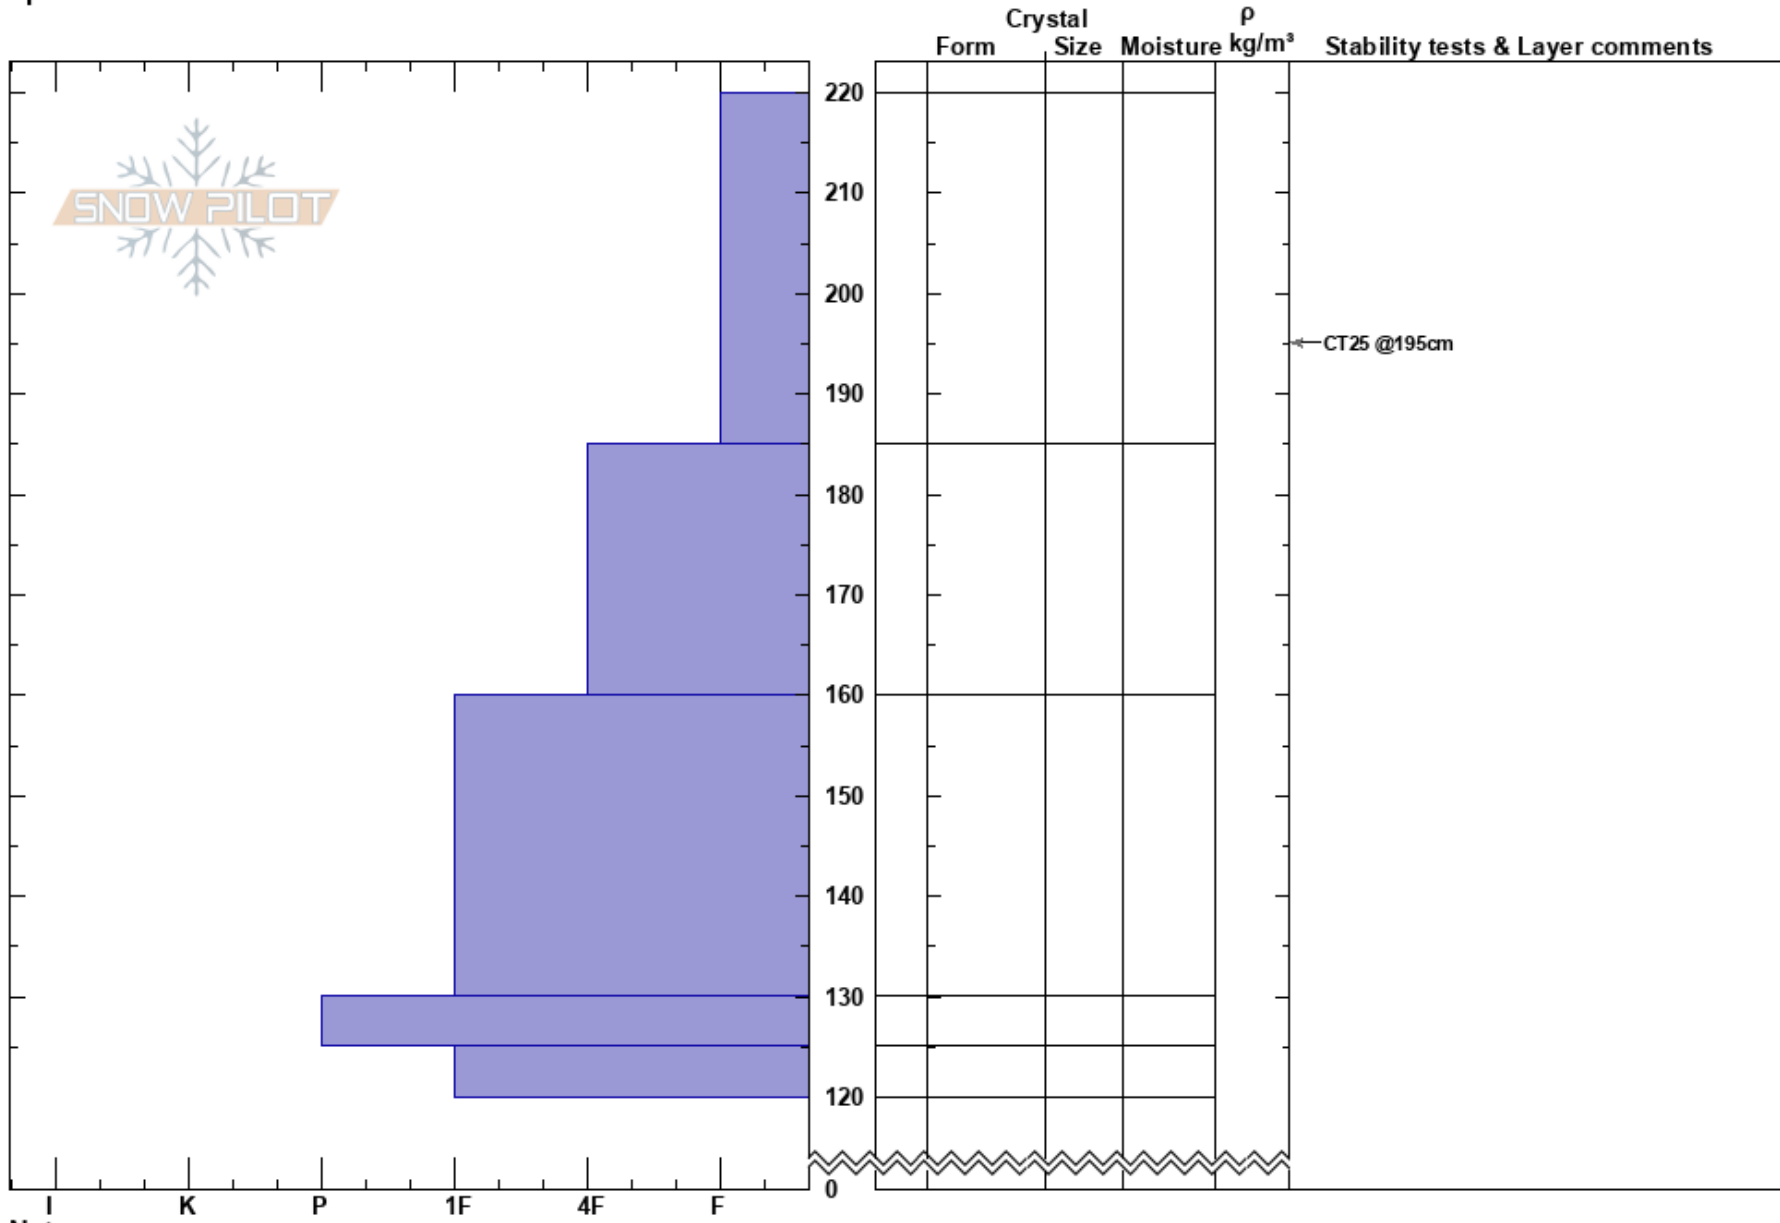

Solder  
Soldier Mountains  
ID  
Elevation: 7000 ft  
Aspect: SE  
Specifics:

Brian Parker  
03/03/2019 - 1:00pm  
Co-ord: 43.50186N, -114.86970W  
Slope Angle: 33°  
Wind Loading:

Stability:  
Air Temperature:  
Sky Cover: CLR  
Precipitation: NO  
Wind: Calm  
HS:220  
PS: 10 130-125cm:Problematic layer