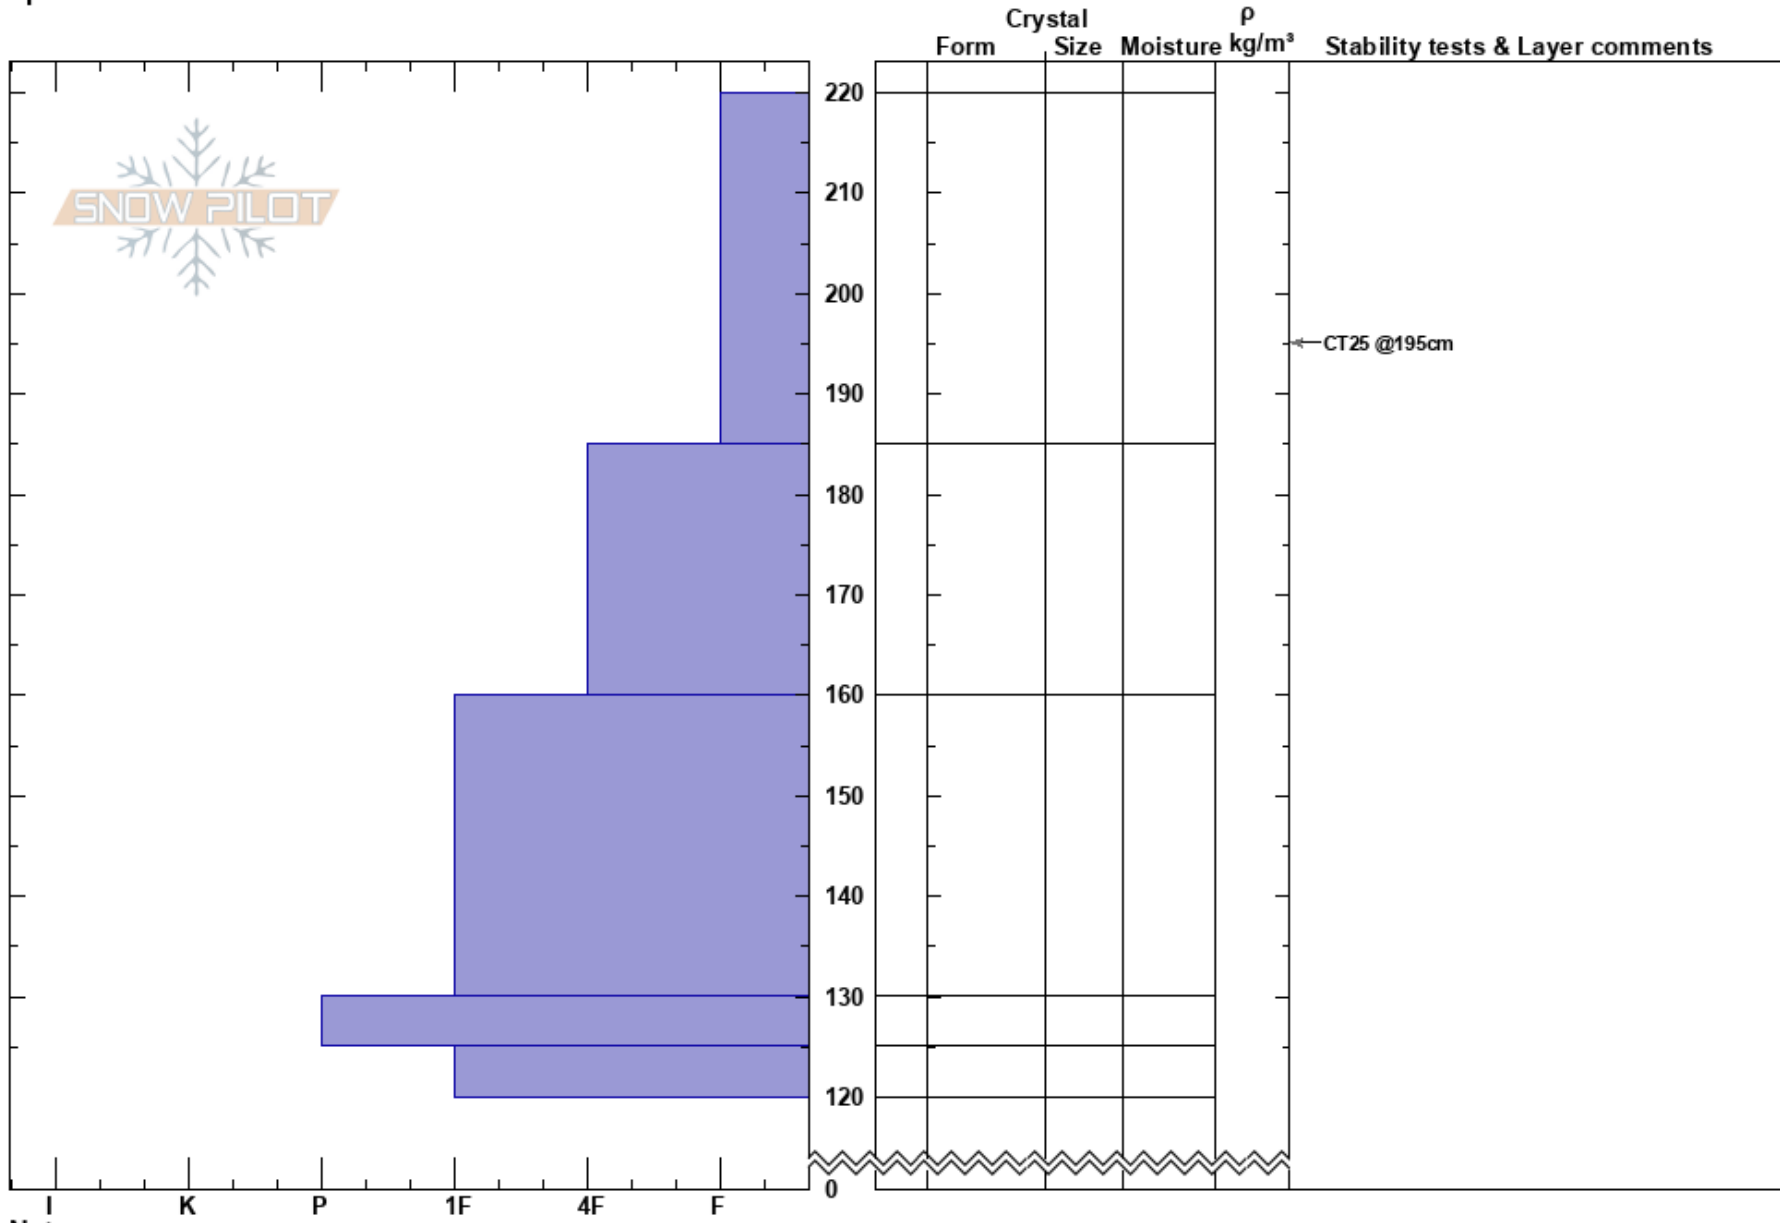

Solder
 Soldier Mountains
 ID
 Elevation: 7000 ft
 Aspect: SE
 Specifics:

Brian Parker
 03/03/2019 - 1:00pm
 Co-ord: 43.50186N, -114.86970W
 Slope Angle: 33°
 Wind Loading:

Stability:
 Air Temperature:
 Sky Cover: CLR
 Precipitation: NO
 Wind: Calm

HS:220
 PS: 10 130-125cm:Problematic layer

Notes: