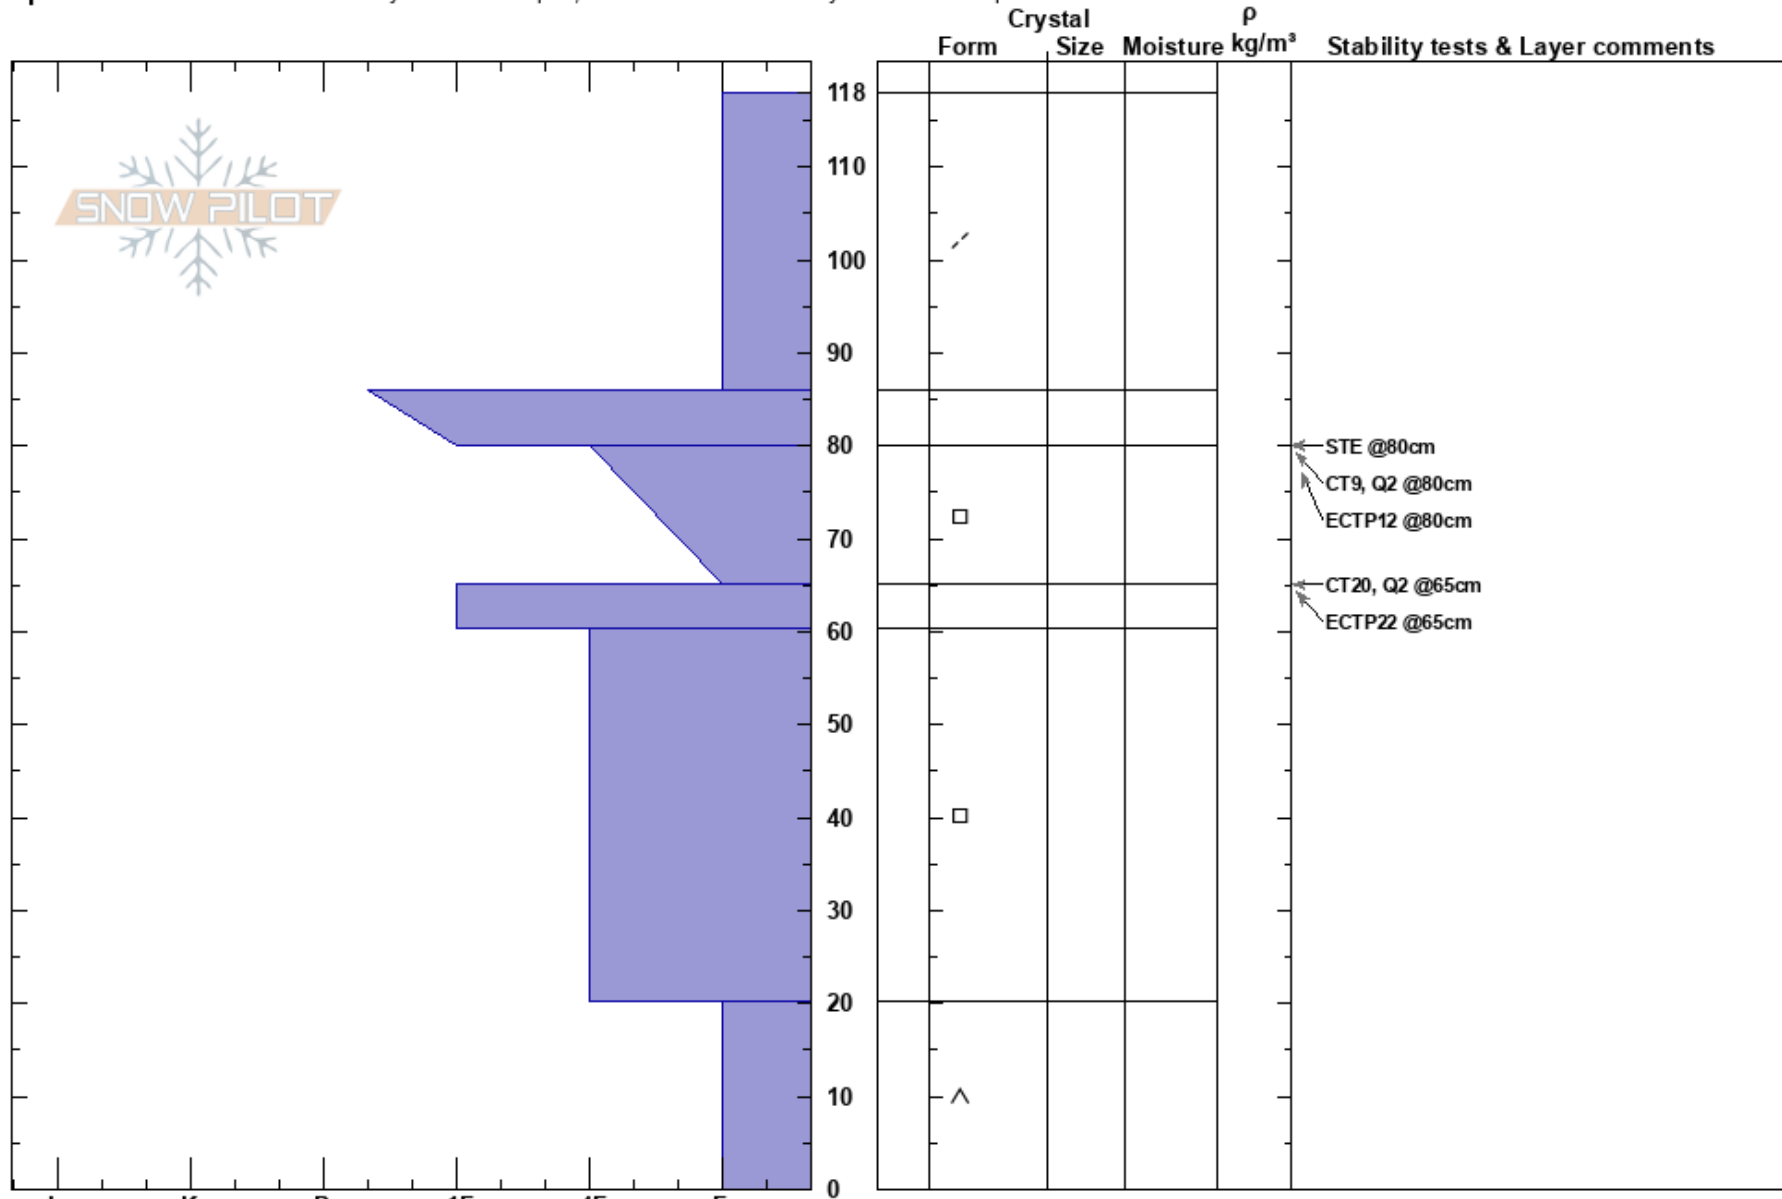

Ainger Basin  
Bridger Range  
MT  
Elevation: 7770 ft  
Aspect: 130°

Gabrielle Antonioli  
01/27/2017 - 3:00pm  
Co-ord: 45.93555N, -110.97026W  
Slope Angle: 25°  
Wind Loading: yes

Stability: Poor  
Air Temperature: -2°C  
Sky Cover: CLR  
Precipitation: NO  
Wind: NW Strong

HS:118  
PS: 30  
Layer Notes:

Specifics: Recent avalanche activity on similar slopes; Recent avalanche activity on different slopes

**Notes:** Cross loading observed on many aspects; upslope winds observed on S aspects, particularly rock bound couloirs. Large natural avalanche noted that spanned multiple aspects.