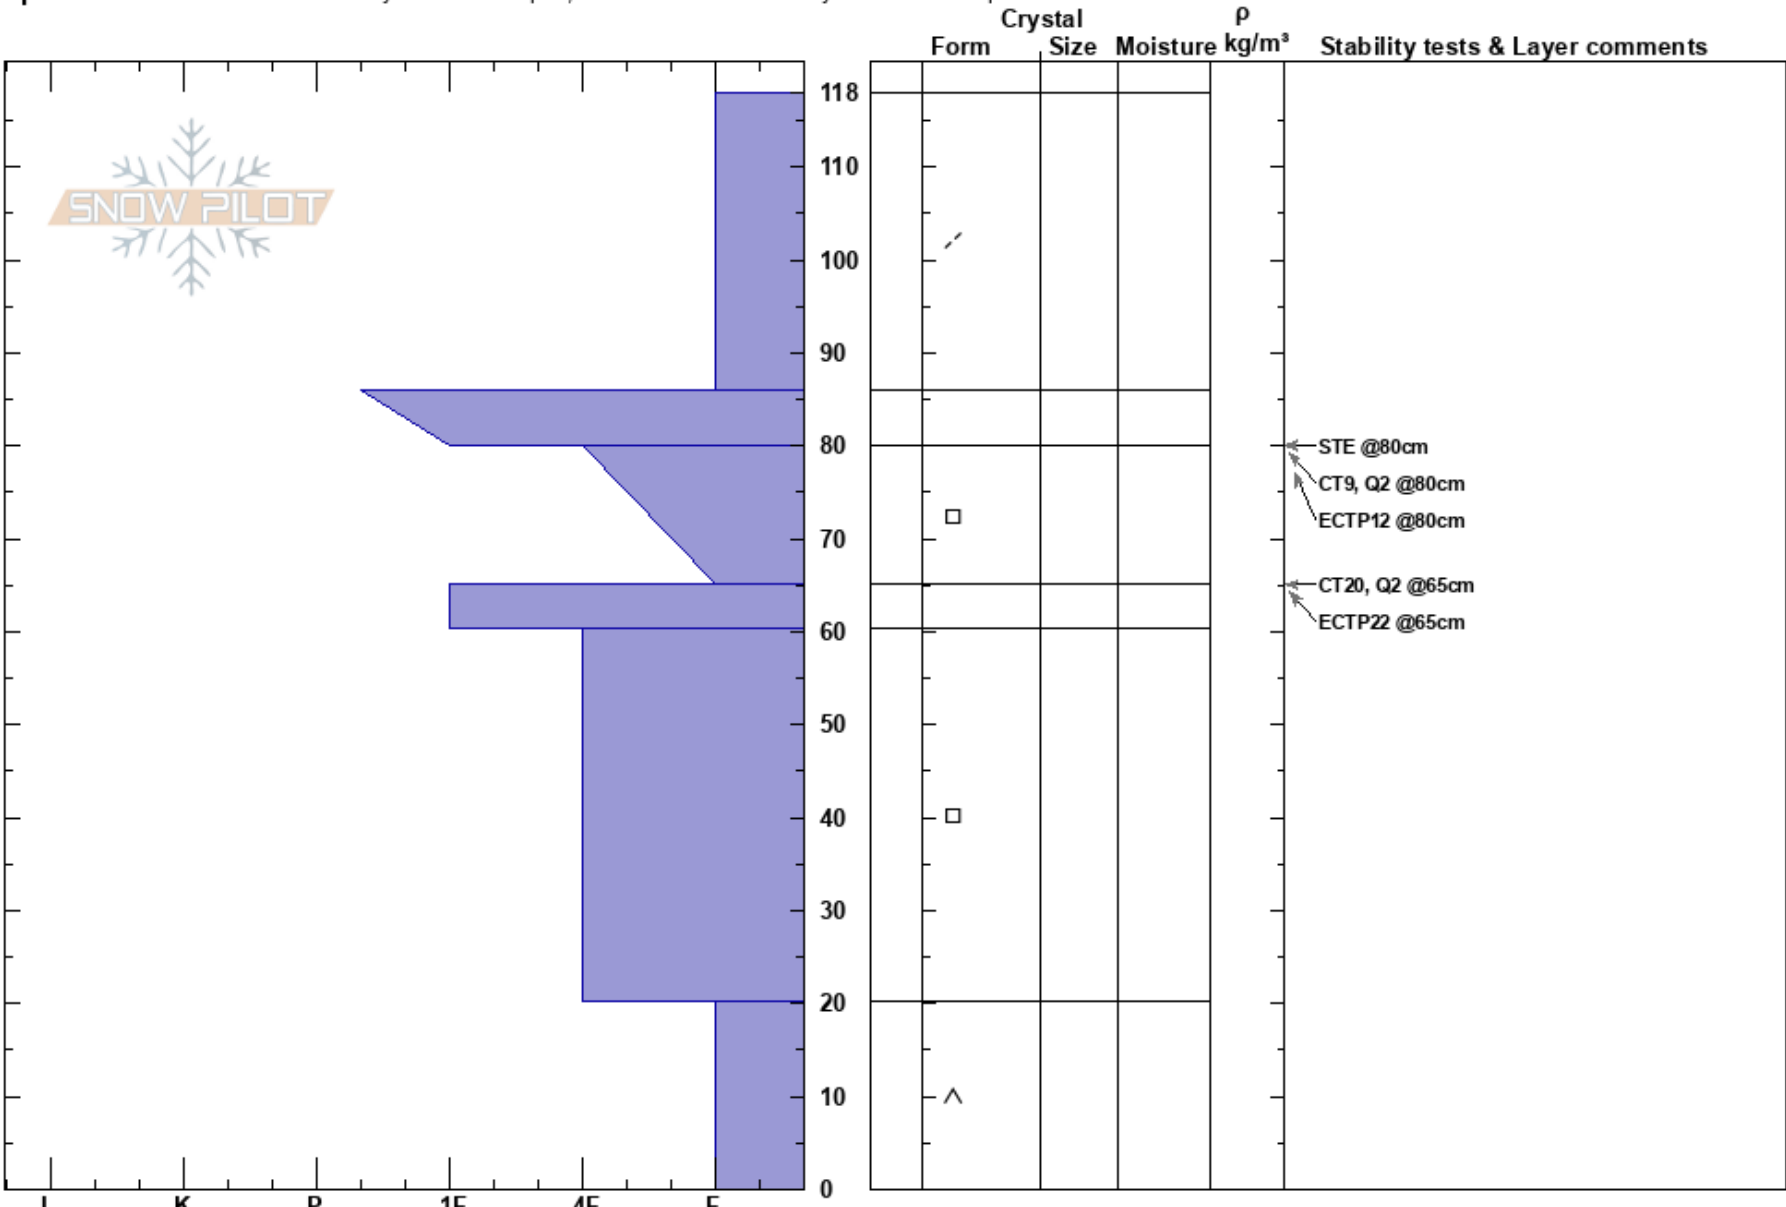

Ainger Basin
Bridger Range
MT
Elevation: 7770 ft
Aspect: 130°

Gabrielle Antonioli
01/27/2017 - 3:00pm
Co-ord: 45.93555N, -110.97026W
Slope Angle: 25°
Wind Loading: yes

Stability: Poor
Air Temperature: -2°C
Sky Cover: CLR
Precipitation: NO
Wind: NW Strong

HS: 118
PS: 30
Layer Notes:

Specifics: Recent avalanche activity on similar slopes; Recent avalanche activity on different slopes

Notes: Cross loading observed on many aspects; upslope winds observed on S aspects, particularly rock bound couloirs. Large natural avalanche noted that spanned multiple aspects.