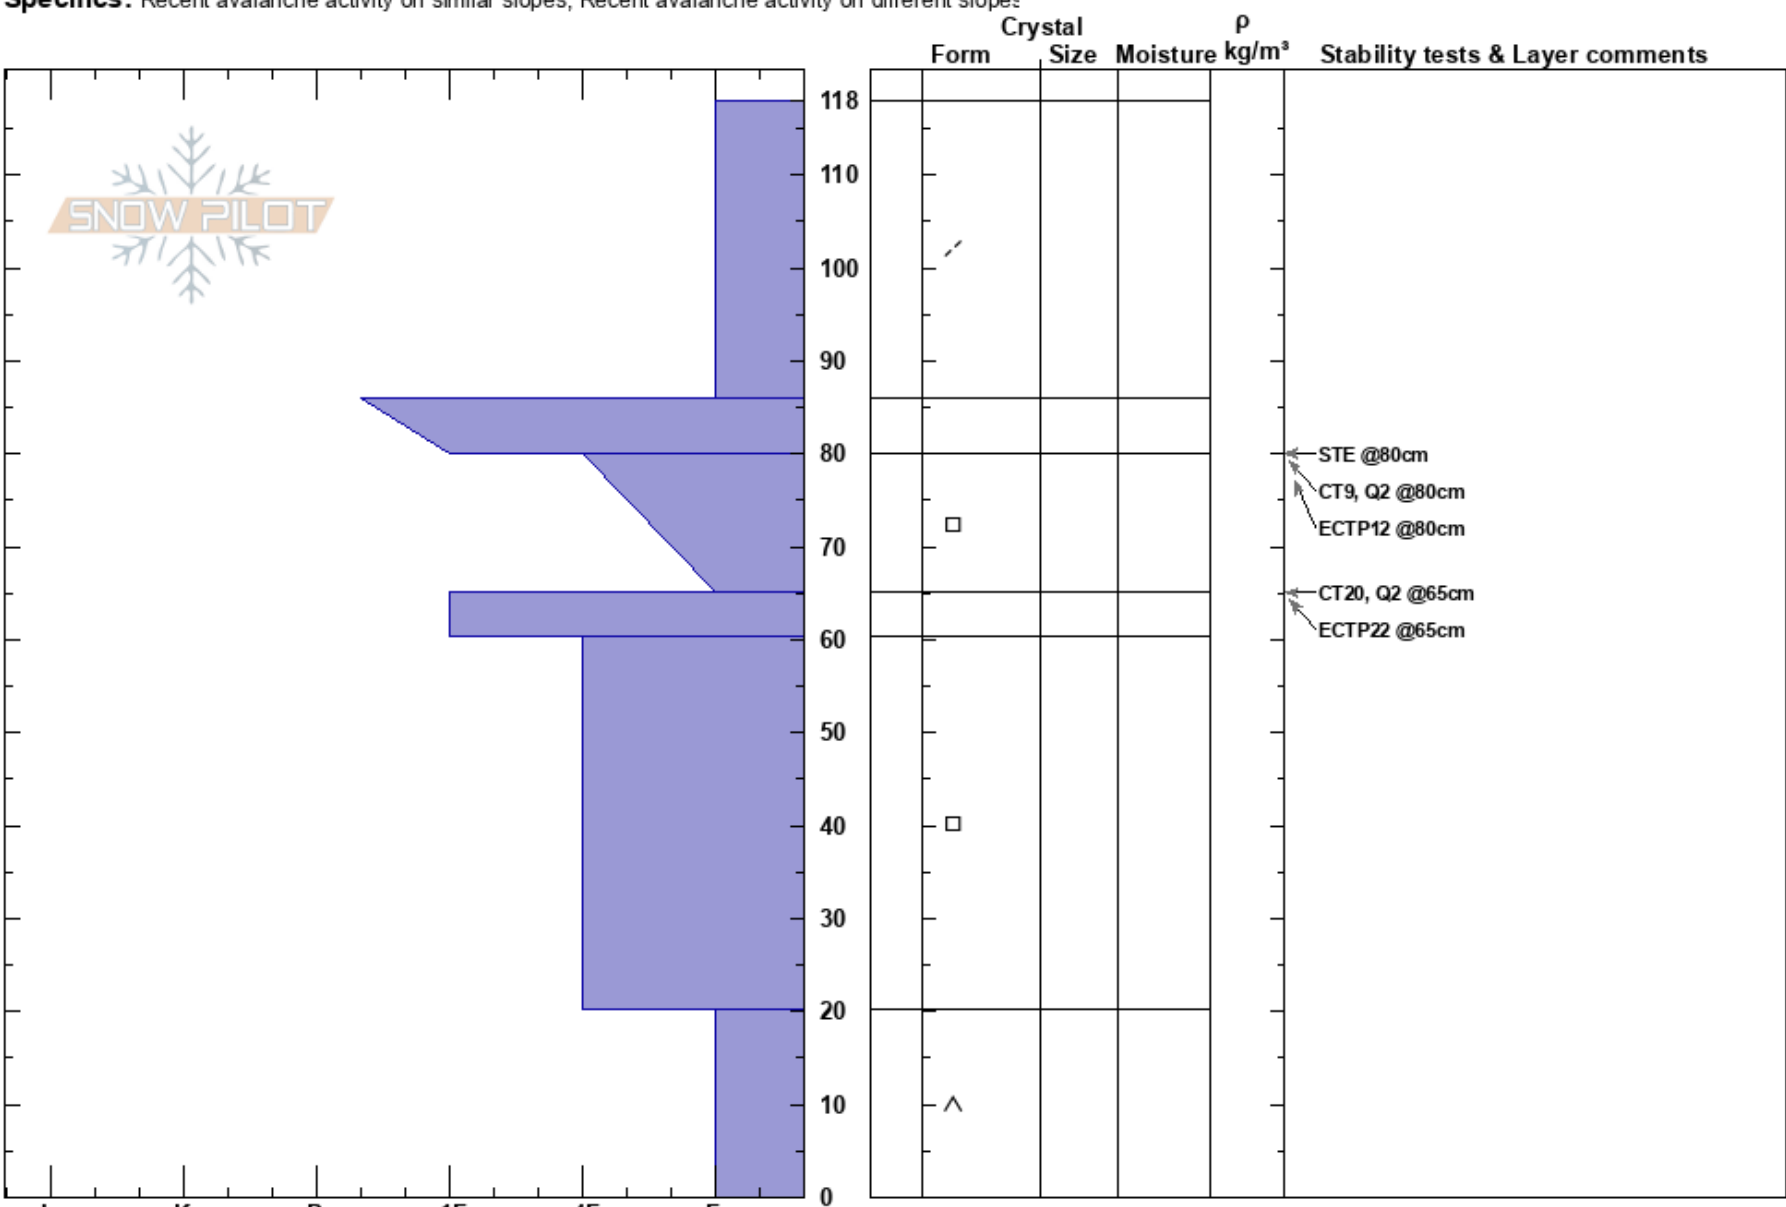

Ainger Basin  
 Bridger Range  
 MT  
 Elevation: 7770 ft  
 Aspect: 130°  
**Specifics:** Recent avalanche activity on similar slopes; Recent avalanche activity on different slopes

Stability: Poor  
 Air Temperature: -2°C  
 Sky Cover: CLR  
 Precipitation: NO  
 Wind: NW Strong

HS: 118  
 PS: 30  
 Layer Notes:

**Notes:** Cross loading observed on many aspects; upslope winds observed on S aspects, particularly rock bound couloirs. Large natural avalanche noted that spanned multiple aspects.