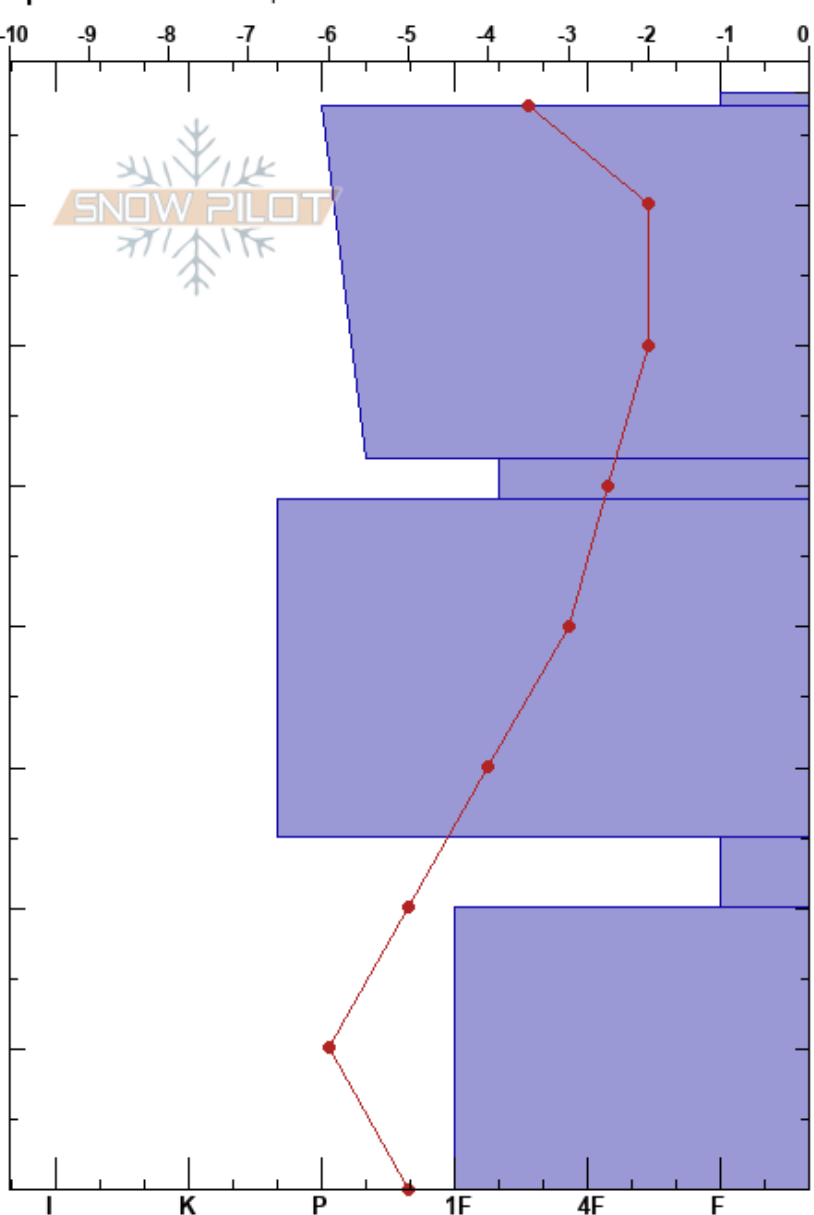

20190303 Fresno Ridge
 Kenai Mountains
 AK
 Elevation: 3290 ft
 Aspect: E
 Specifics: We skied slope

nancy pfeiffer
 03/03/2019 - 2:00pm
 Co-ord: 60.69408N, -149.51363W
 Slope Angle: 26°
 Wind Loading: previous

Stability:
 Air Temperature:
 Sky Cover: BKN
 Precipitation:
 Wind: Calm

HS:78
 PF:3
 52-49cm: Previous NSF layer
 25-20cm: Problematic layer

Form	Crystal		ρ kg/m ³	Stability tests & Layer comments
	Size	Moisture		
+				
•				
◻				52-49cm: Previous NSF layer
•				
◻	2.5			
◻				

Notes: May have failed to cut PST fully?