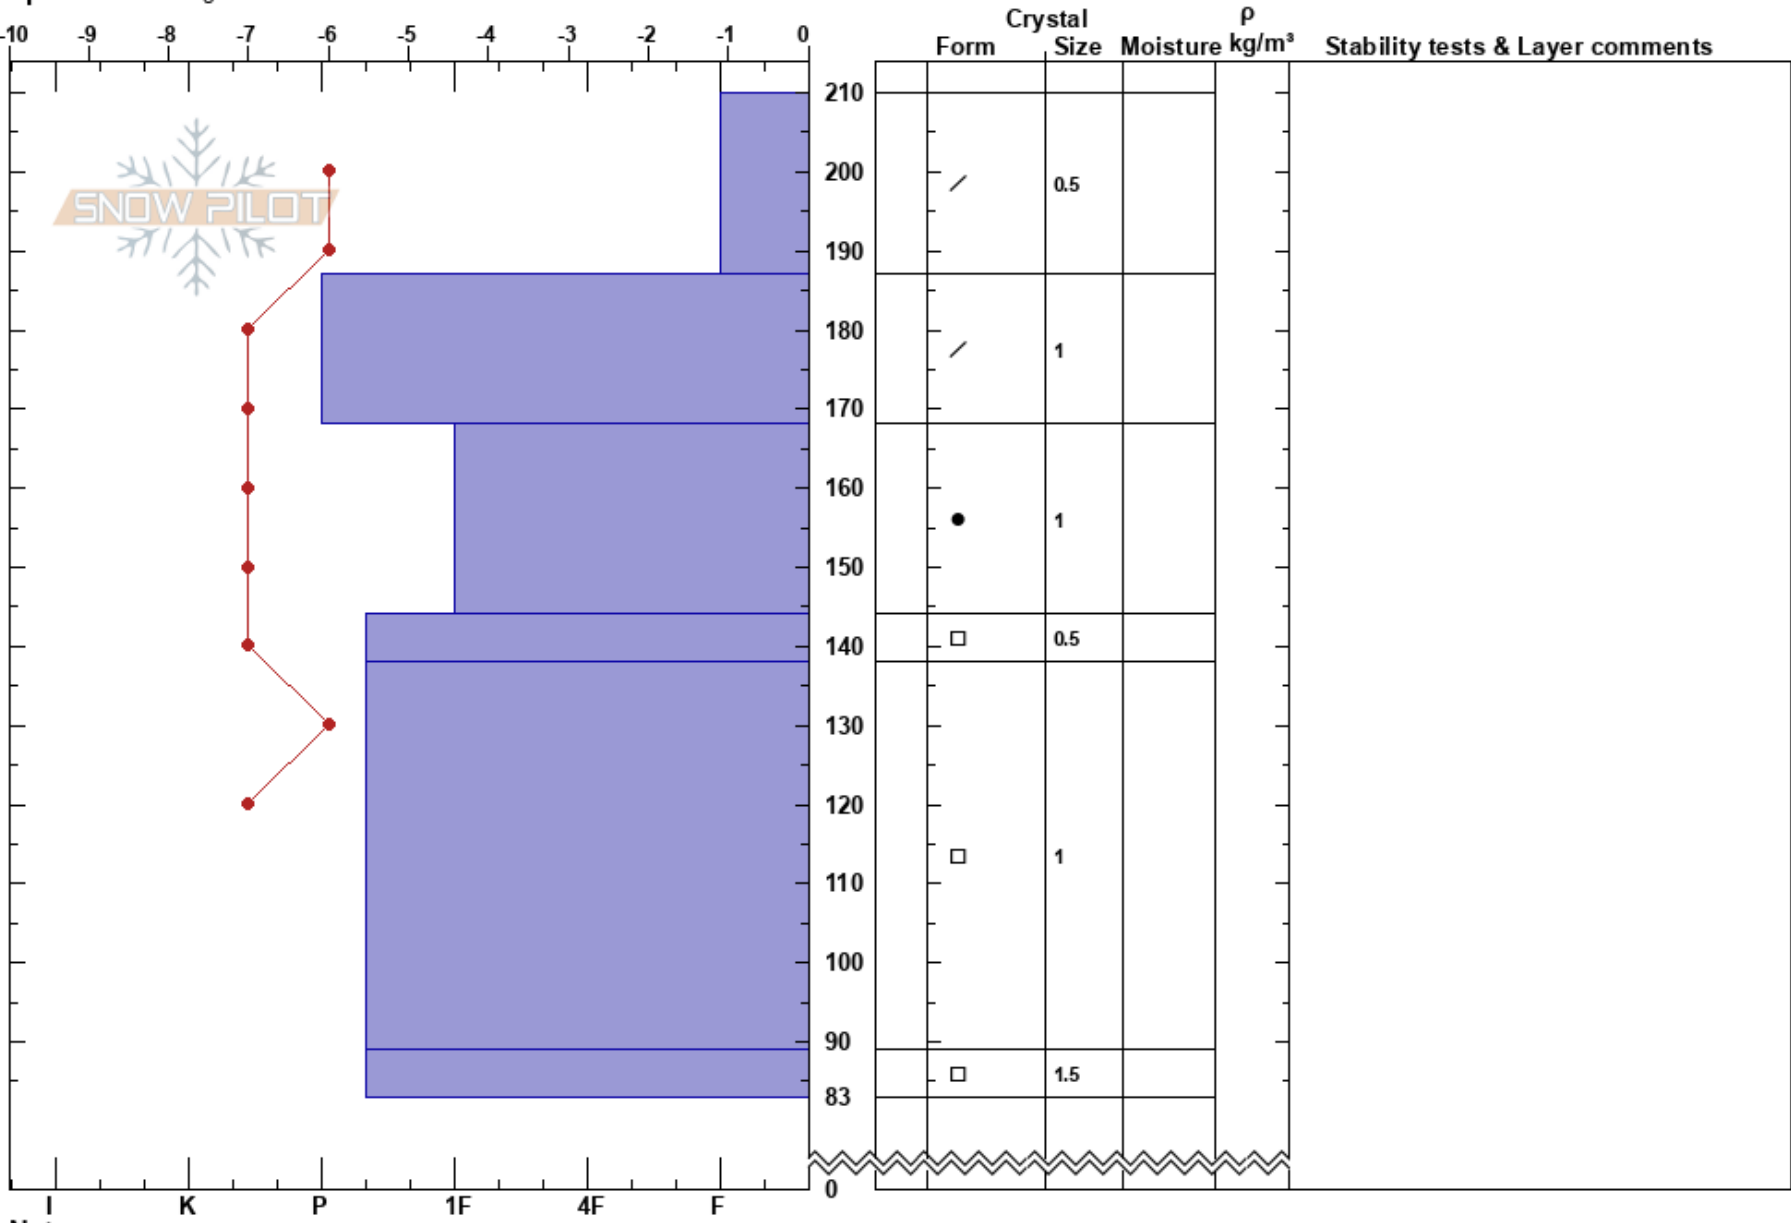

Forest Meadow PRO 1
 Front Range
 CO
Elevation: 11400 ft
Aspect: 240°
Specifics: Pit dug in a Ski Area

Kristen Buckland
 03/02/2019 - 3:30pm
Co-ord: 39.67143N, -105.90486W
Slope Angle: 12°
Wind Loading:

Stability:
Air Temperature:
Sky Cover: OVC
Precipitation: S-1
Wind: Calm

HS:210

Layer Notes:

Notes: