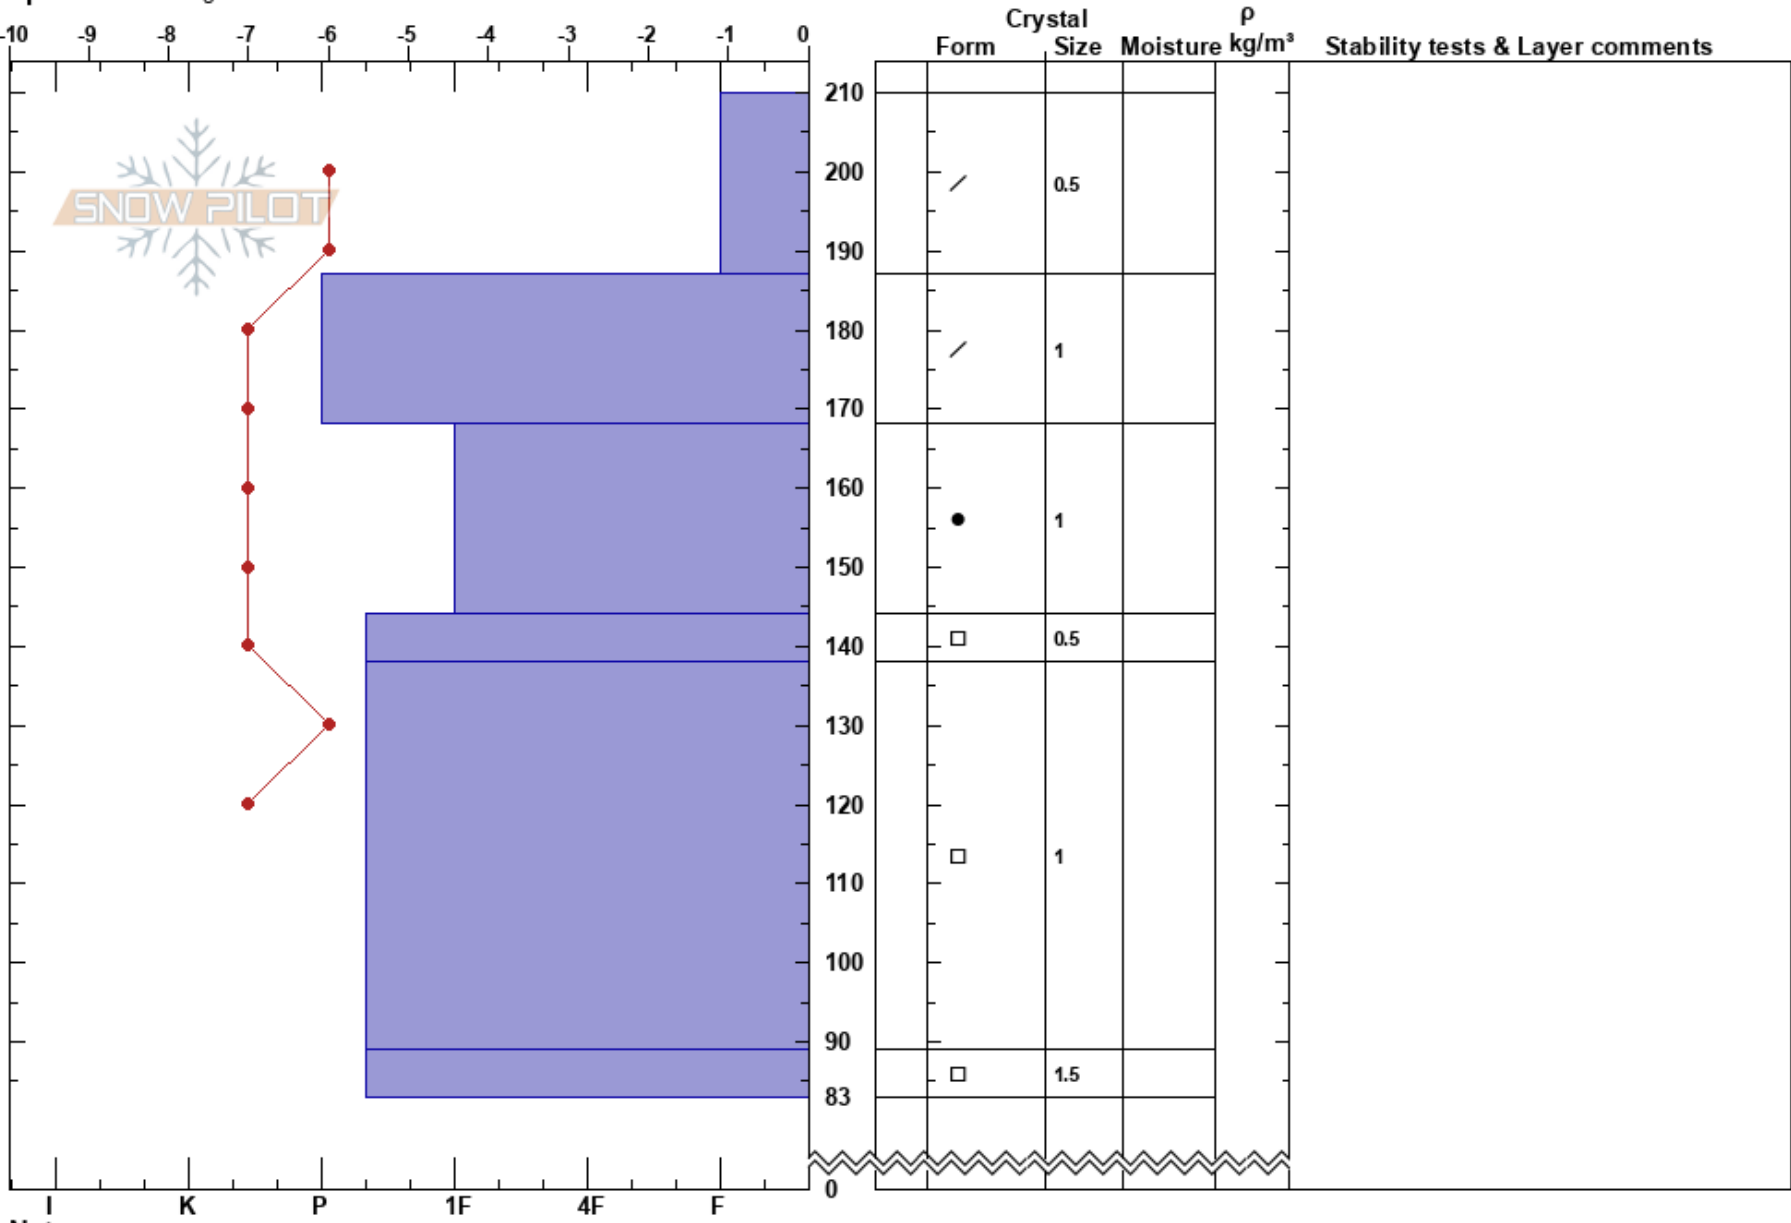

Forest Meadow PRO 1  
 Front Range  
 CO  
 Elevation: 11400 ft  
 Aspect: 240°  
 Specifics: Pit dug in a Ski Area

Kristen Buckland  
 03/02/2019 - 3:30pm  
 Co-ord: 39.67143N, -105.90486W  
 Slope Angle: 12°  
 Wind Loading:

Stability: **HS:210** Layer Notes:  
 Air Temperature:  
 Sky Cover: OVC  
 Precipitation: S-1  
 Wind: Calm

Notes: