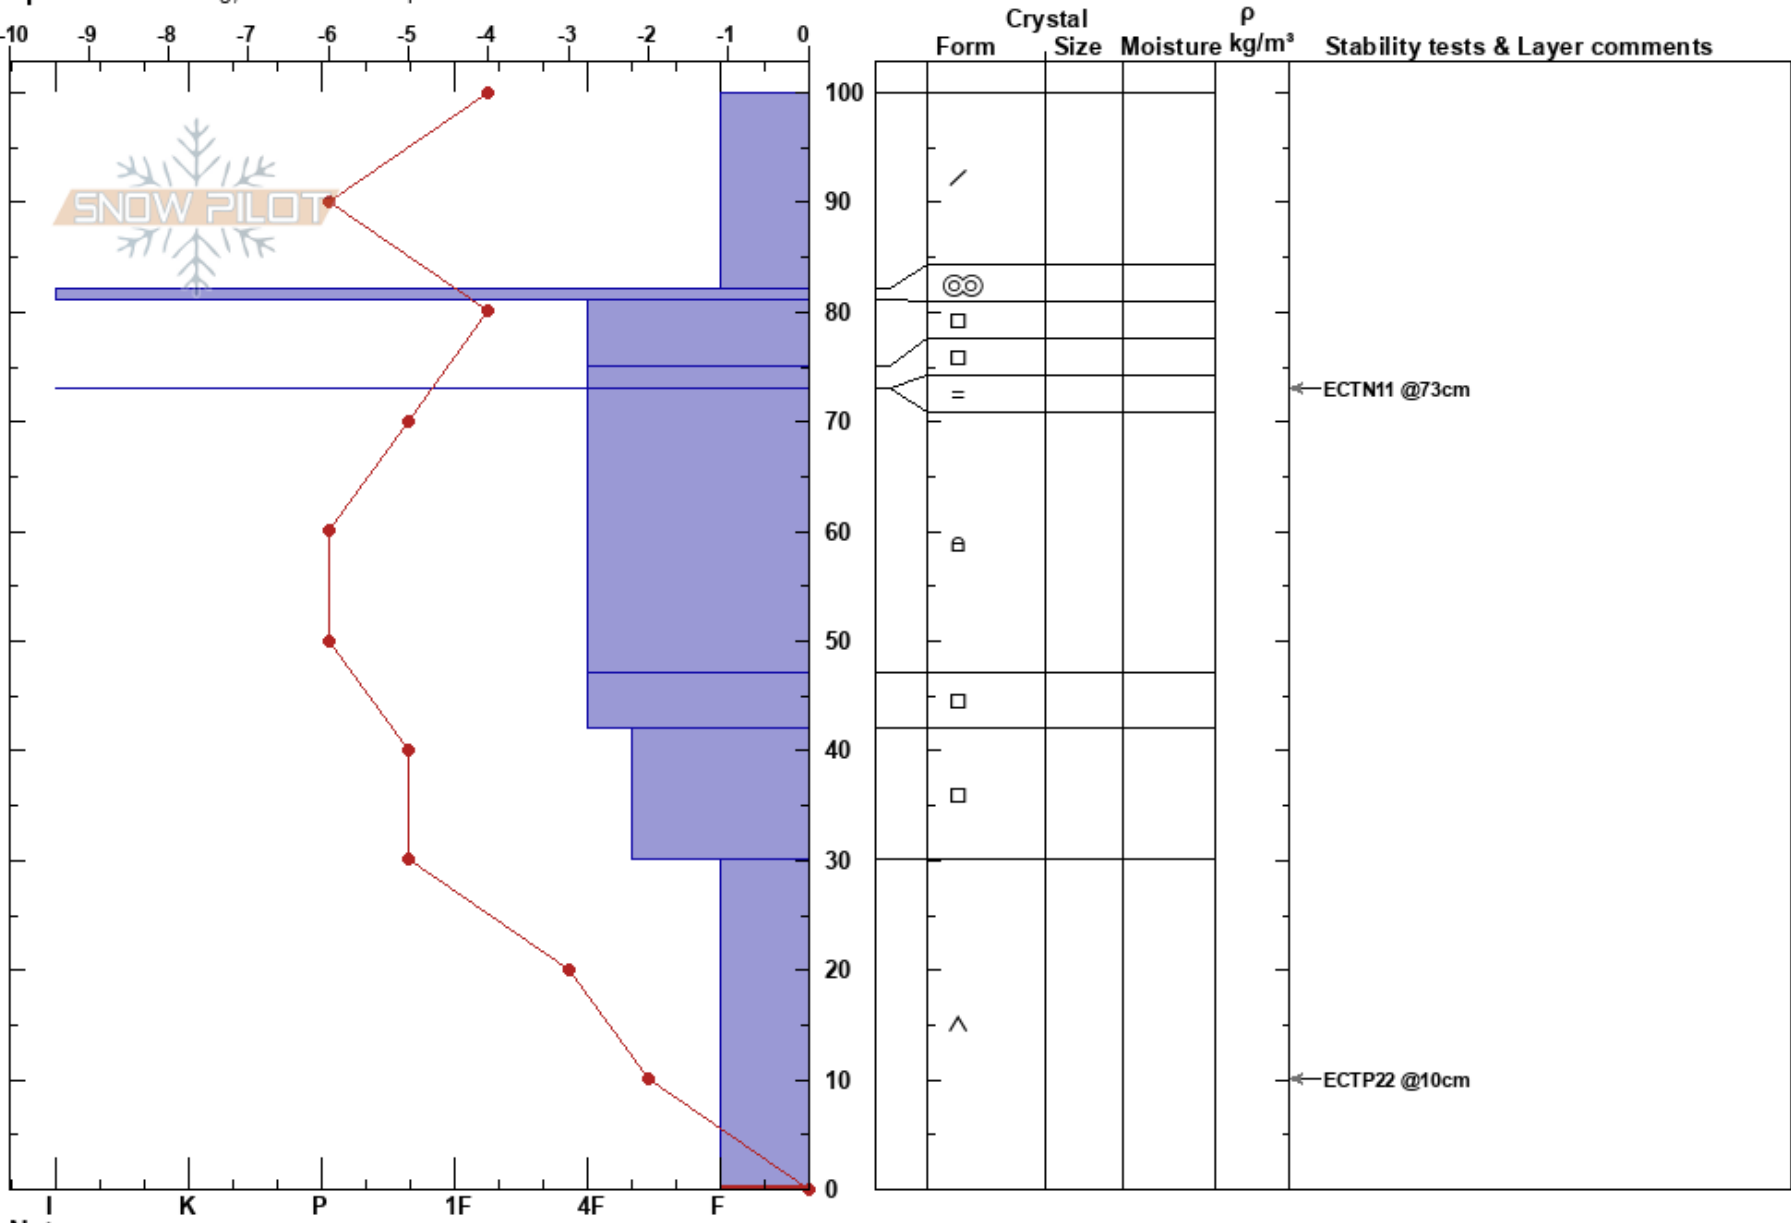

Burgundy Ridge
 Rattlesnake Mtns
 MT
Elevation: 7849 ft
Aspect: 120°
Specifics: Cracking; Ski tracks on slope

Matt Radlowski
 01/27/2017 - 12:20pm
Co-ord: 47.04908N, -113.98071W
Slope Angle: 20°
Wind Loading: previous

Stability: Fair **HS:**100 **Layer Notes:**
Air Temperature: -10°C **PF:**20 30-0cm: Problematic layer
Sky Cover: CLR
Precipitation: NO
Wind: NW Light Breeze

Notes: We chose to not ski this slope