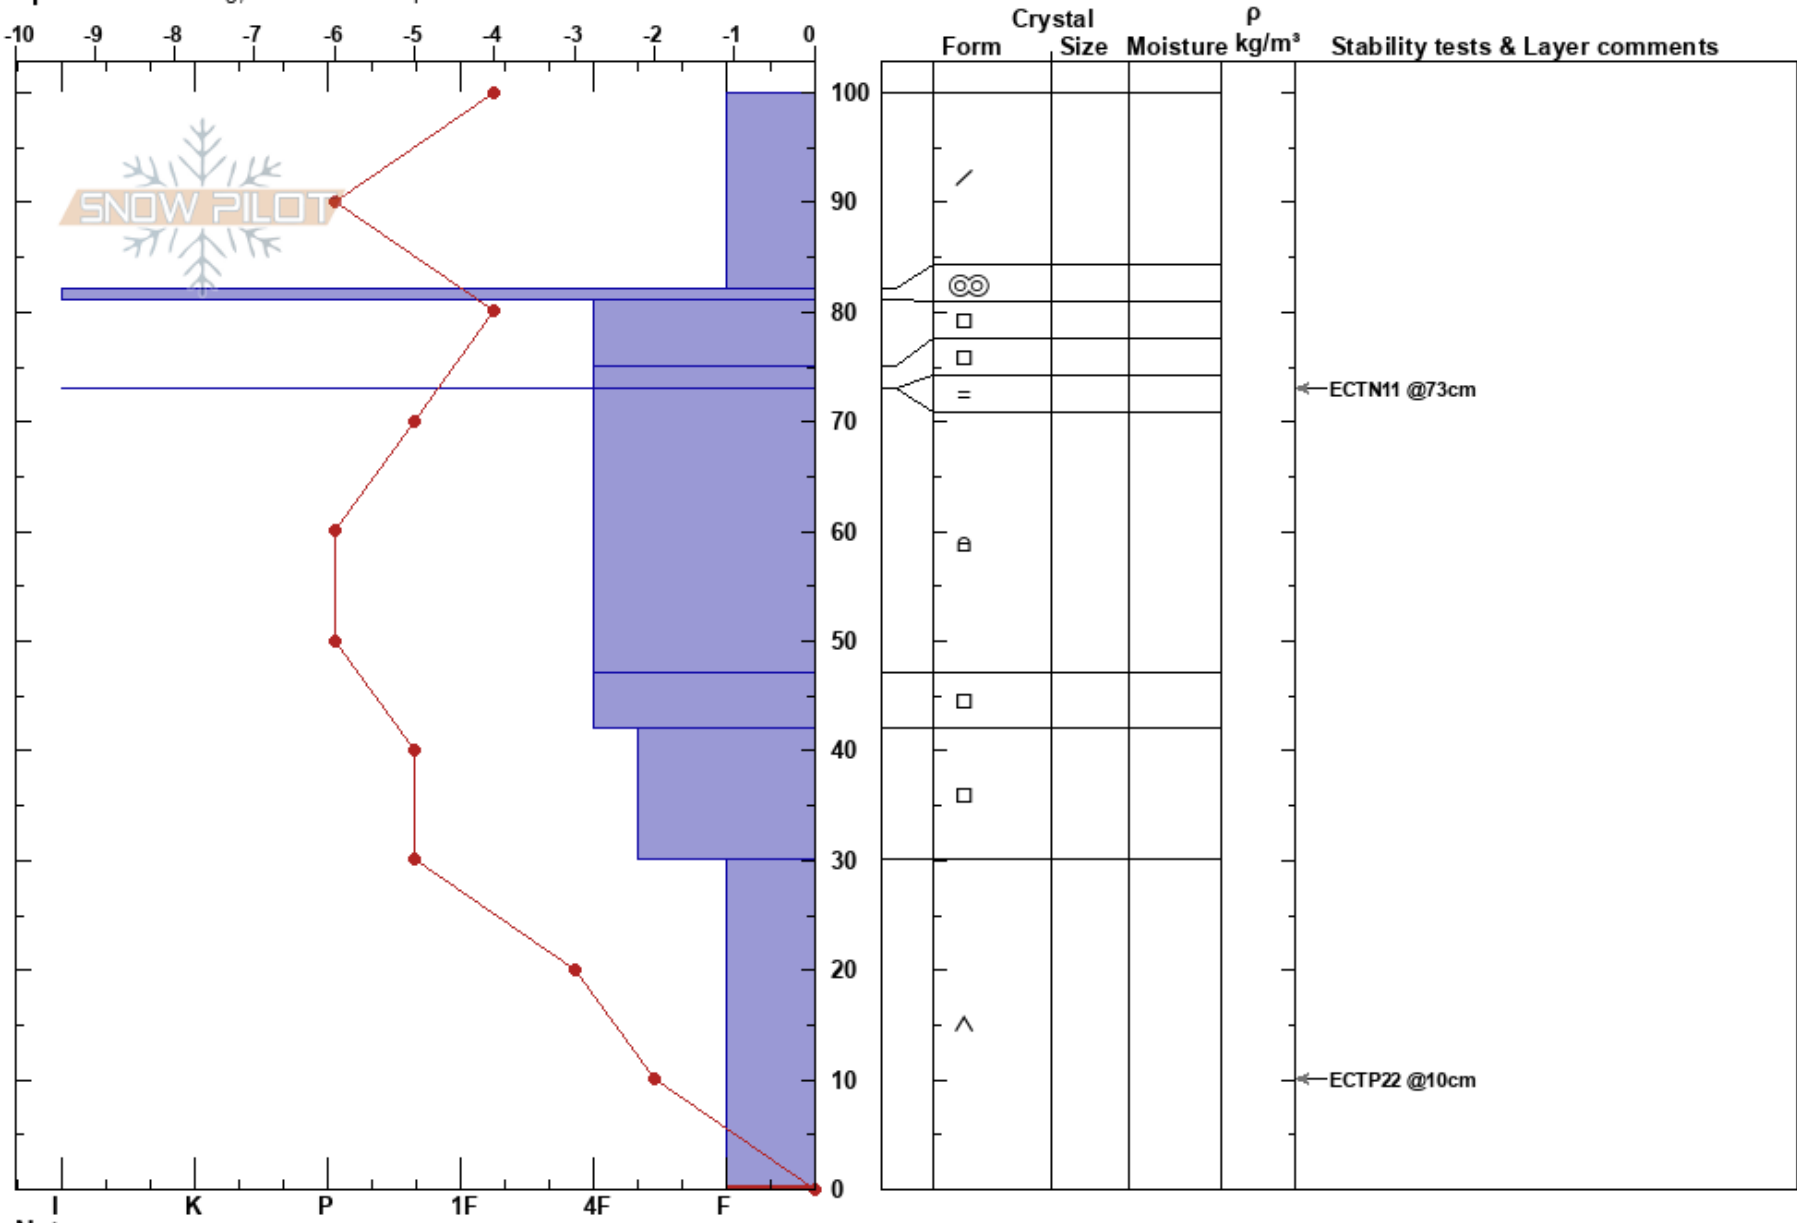

Burgundy Ridge
 Rattlesnake Mtns
 MT
 Elevation: 7849 ft
 Aspect: 120°
 Specifics: Cracking; Ski tracks on slope

Matt Radlowski
 01/27/2017 - 12:20pm
 Co-ord: 47.04908N, -113.98071W
 Slope Angle: 20°
 Wind Loading: previous

Stability: Fair
 Air Temperature: -10°C
 Sky Cover: CLR
 Precipitation: NO
 Wind: NW Light Breeze

HS:100
 PF:20
 30-0cm: Problematic layer

Notes: We chose to not ski this slope