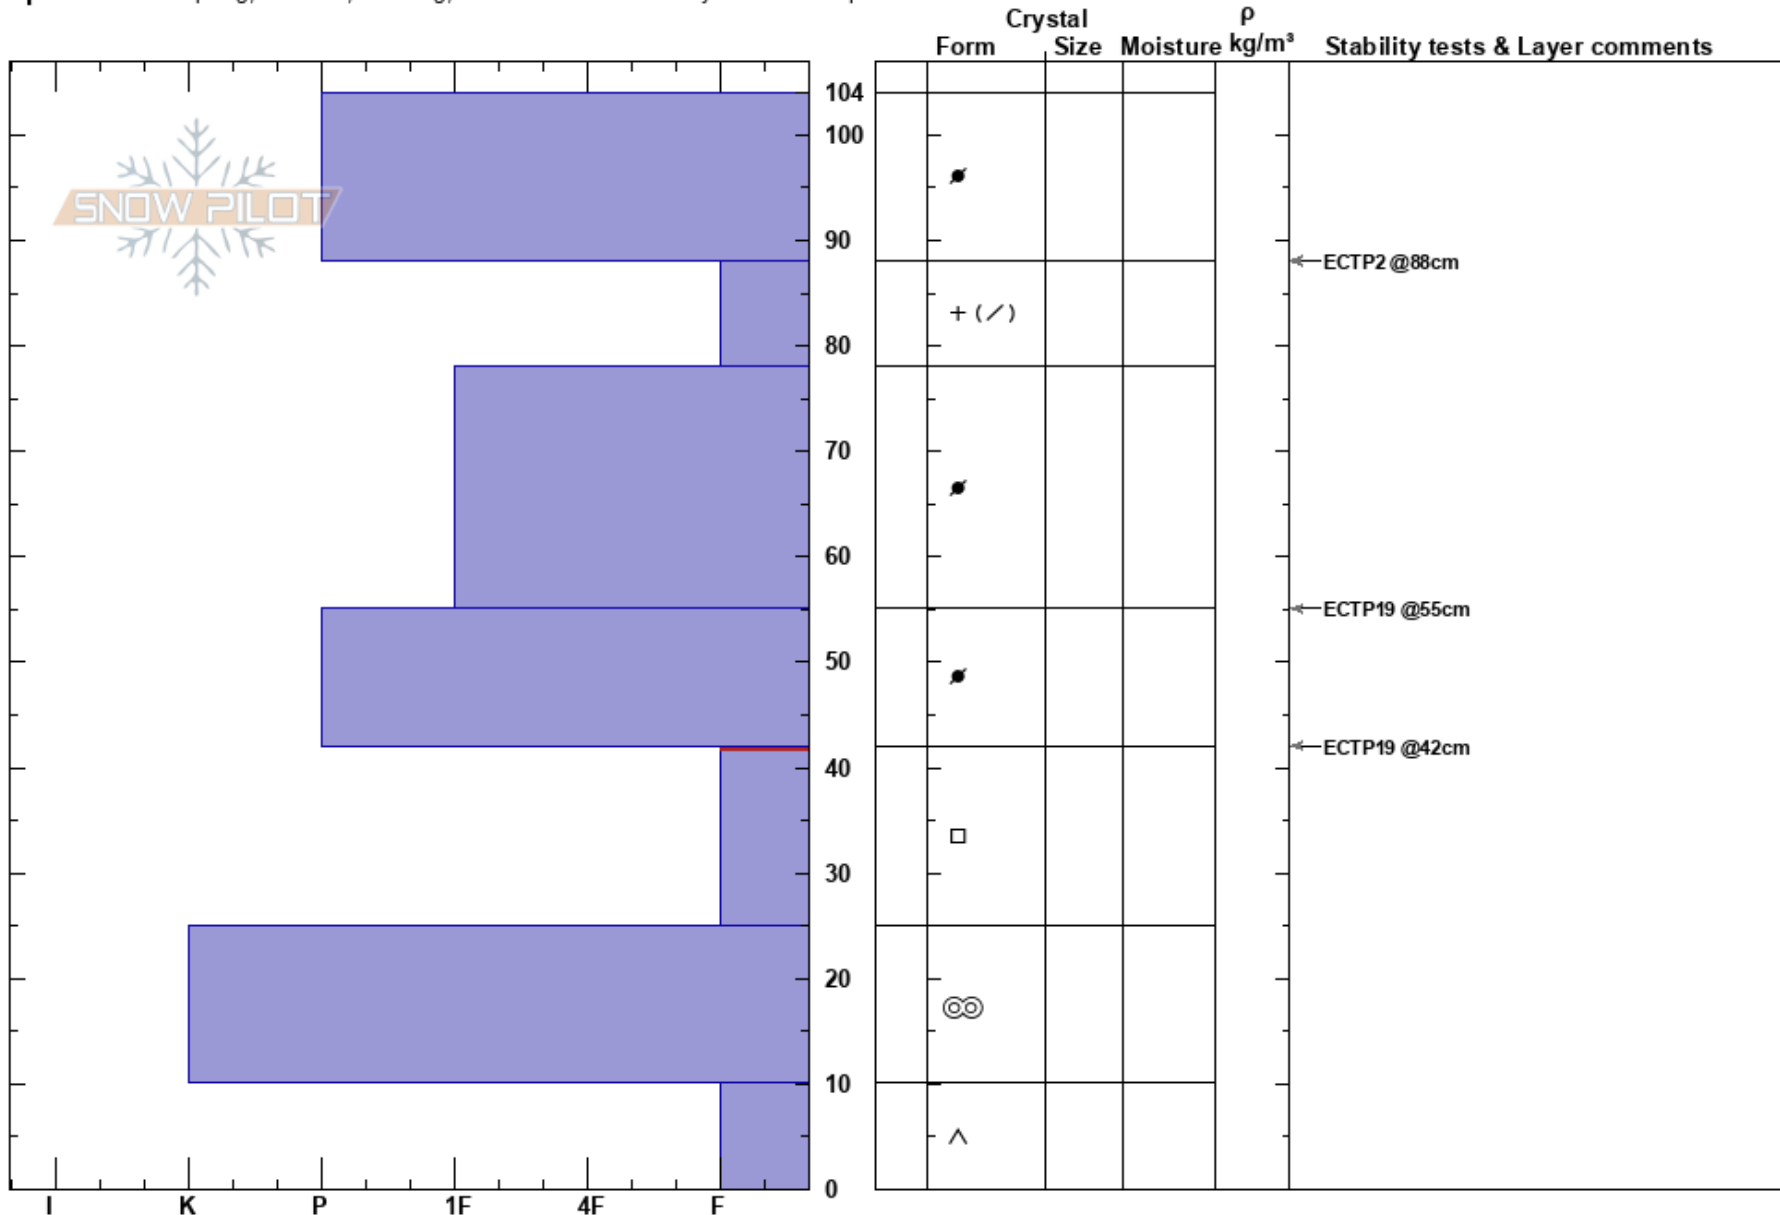

Mt. Jumbo  
 Rattlesnake Mtns  
 MT  
 Elevation: 4540 ft  
 Aspect: 290°

Logan King  
 03/02/2019 - 10:30am  
 Co-ord: 46.87471N, -113.96298W  
 Slope Angle: 20°  
 Wind Loading: yes

Stability: Poor  
 Air Temperature:  
 Sky Cover: OVC  
 Precipitation: NO  
 Wind: E Gale Force

HS:104  
 PS: 6 42-25cm: Problematic layer

Specifics: Collapsing, localized; Cracking; Recent avalanche activity on similar slopes

Notes: