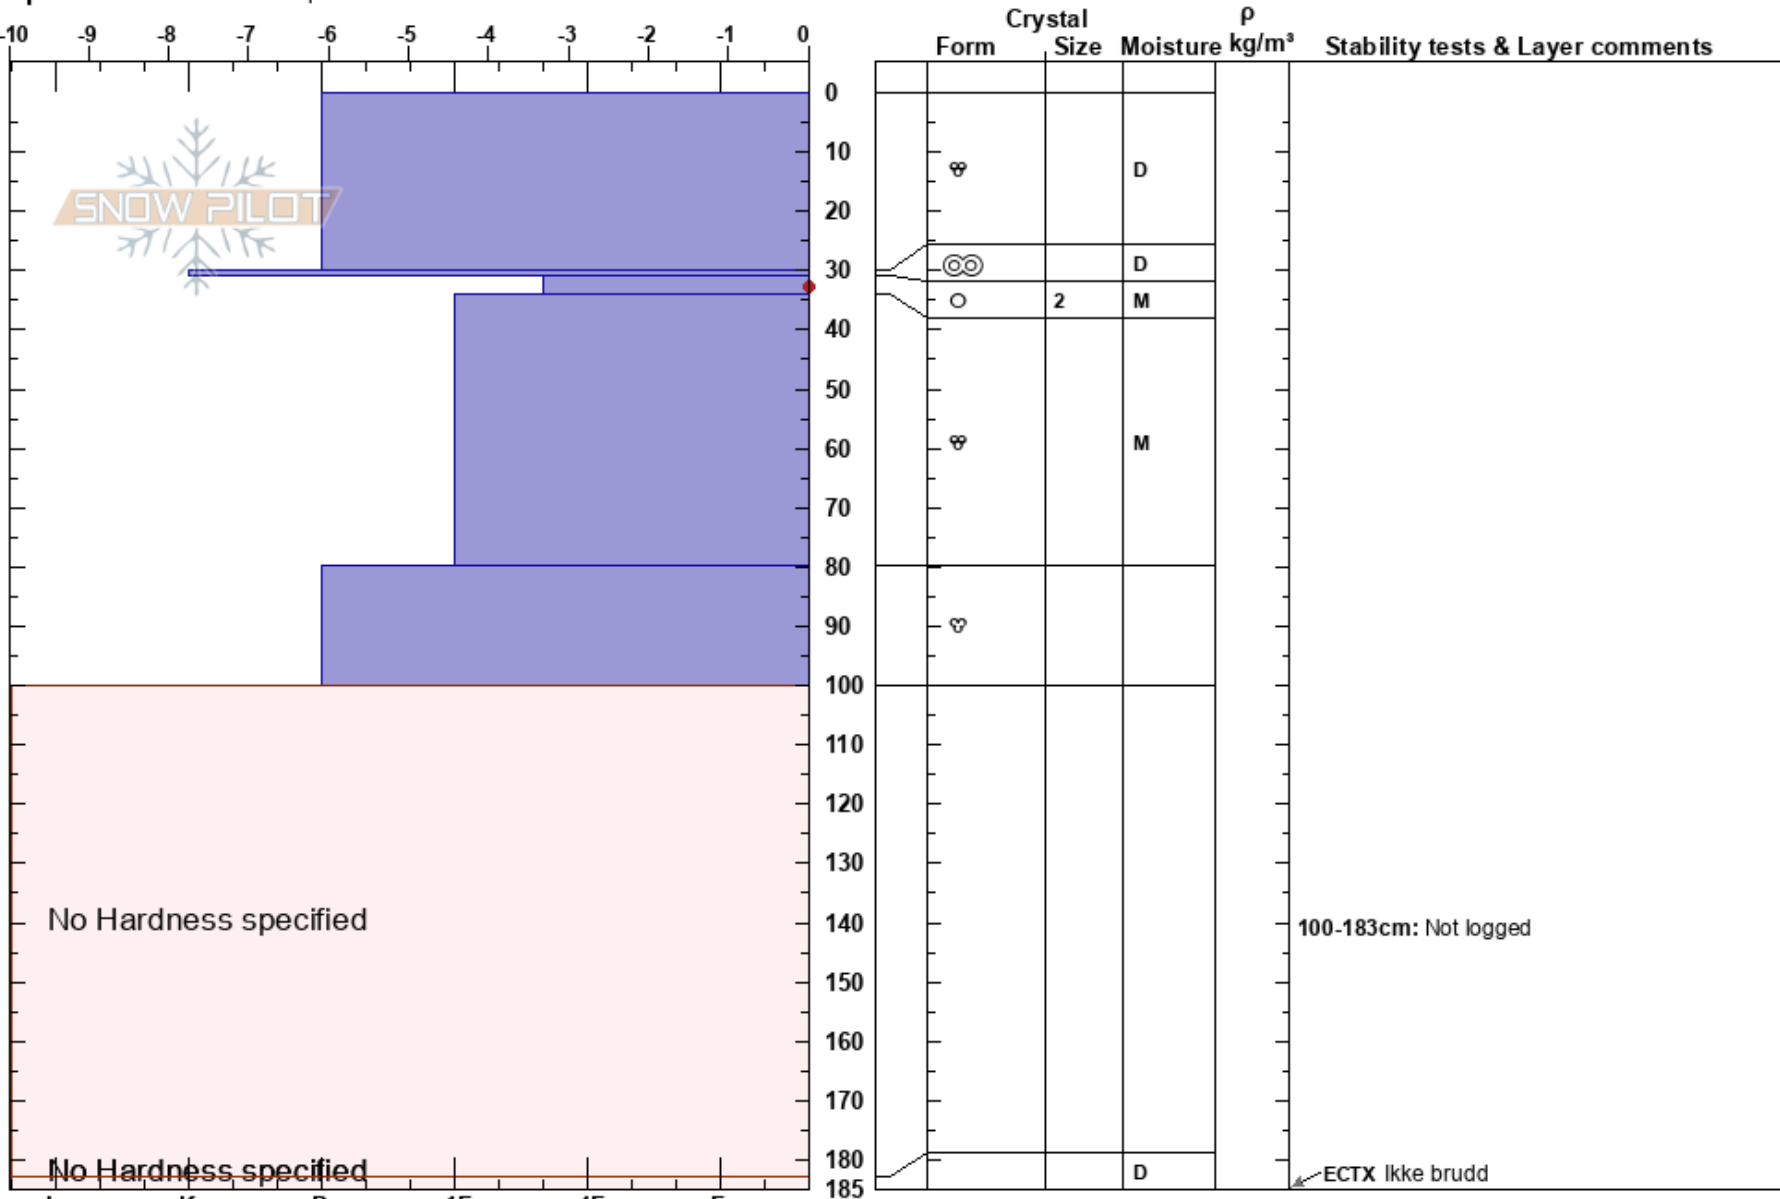

Nonstind  
 Romsdal  
 Norway  
 Elevation: 900 m  
 Aspect: SW

Tore Humstad  
 27/01/2017 - 11:00  
 Co-ord: 62.44503N, 7.37333E  
 Slope Angle: 20°  
 Wind Loading:

Stability:  
 Air Temperature:  
 Sky Cover:  
 Precipitation:  
 Wind:

HS:185  
 31-34cm: Problematic layer  
 100-183cm: Not logged

Specifics: Ski tracks on slope

Notes:  
 I  
 K  
 P  
 1F  
 4F  
 F