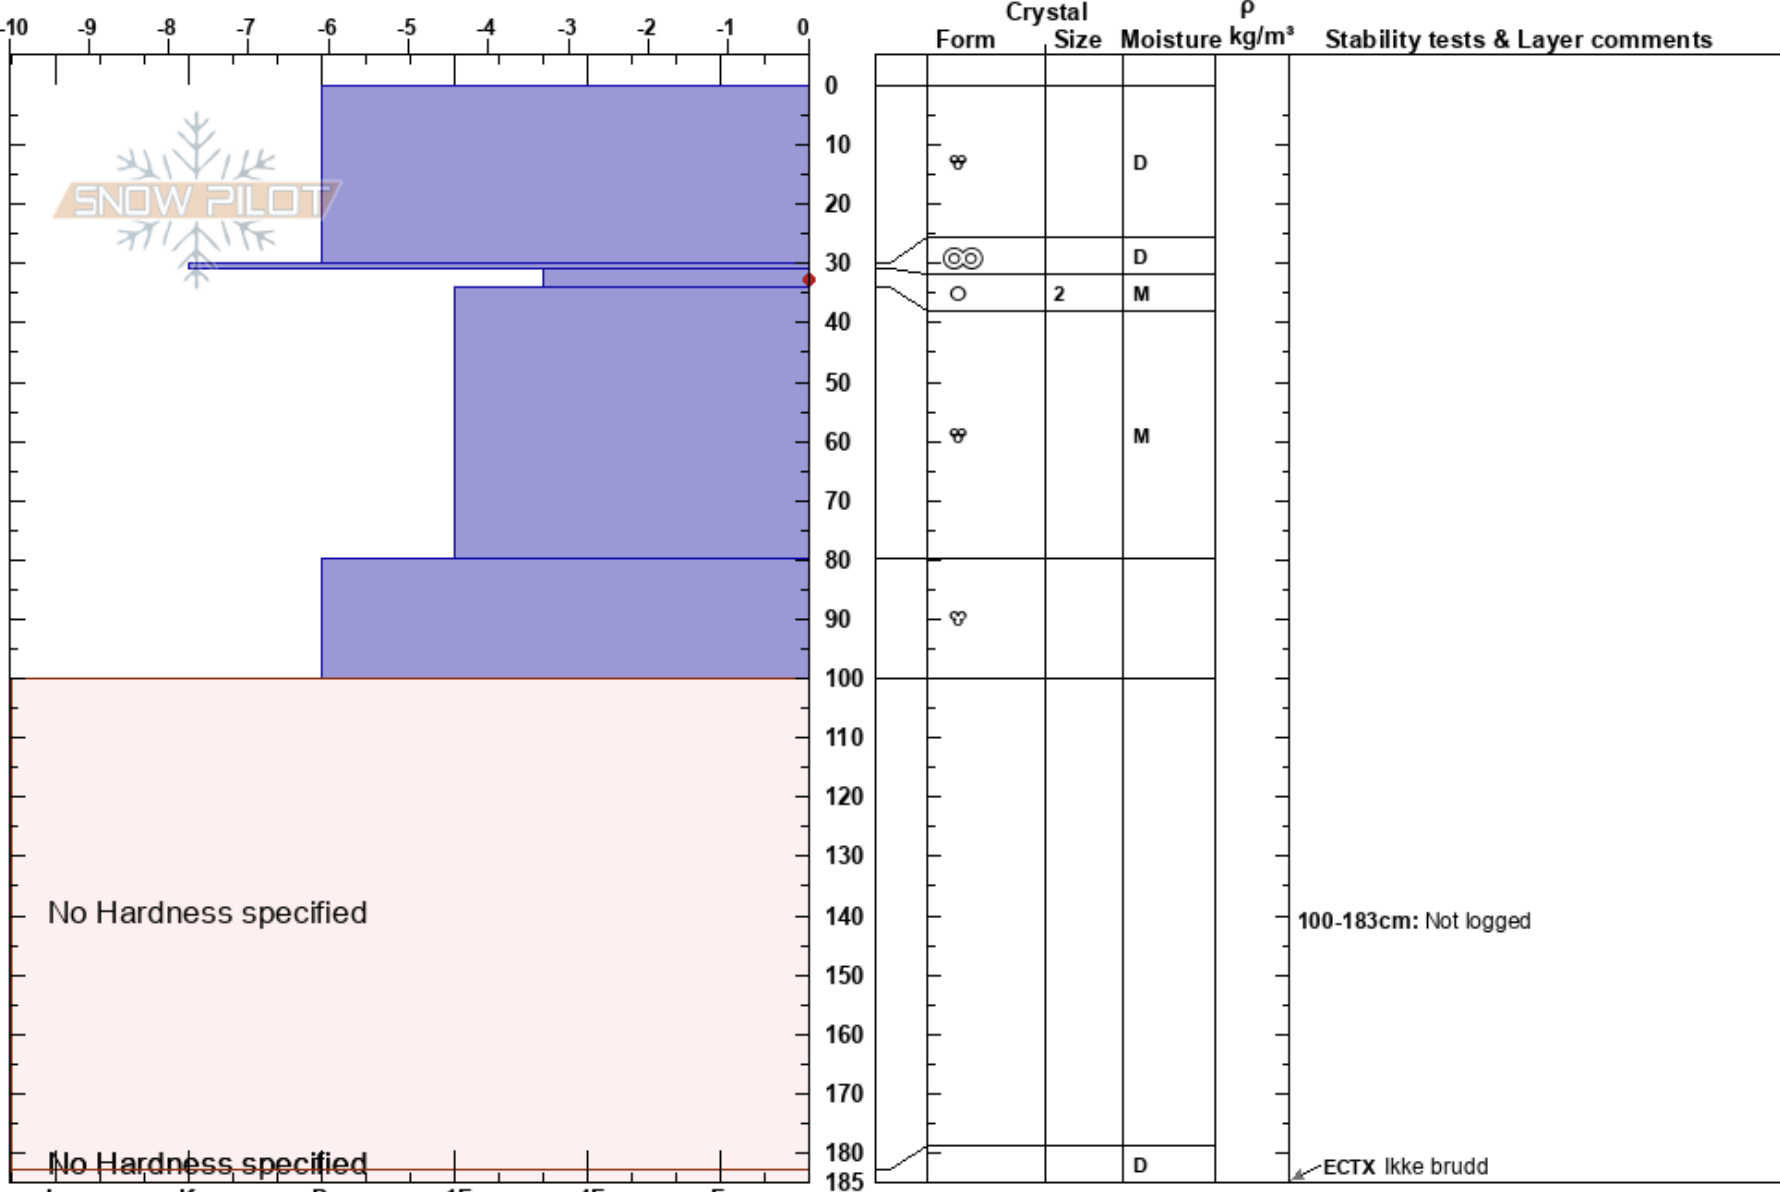

Nonstind
 Romsdal
 Norway
 Elevation: 900 m
 Aspect: SW

Tore Humstad
 27/01/2017 - 11:00
 Co-ord: 62.44503N, 7.37333E
 Slope Angle: 20°
 Wind Loading:

Stability:
 Air Temperature:
 Sky Cover:
 Precipitation:
 Wind:

HS:185
 31-34cm: Problematic layer
 100-183cm: Not logged

Specifics: Ski tracks on slope

Notes: