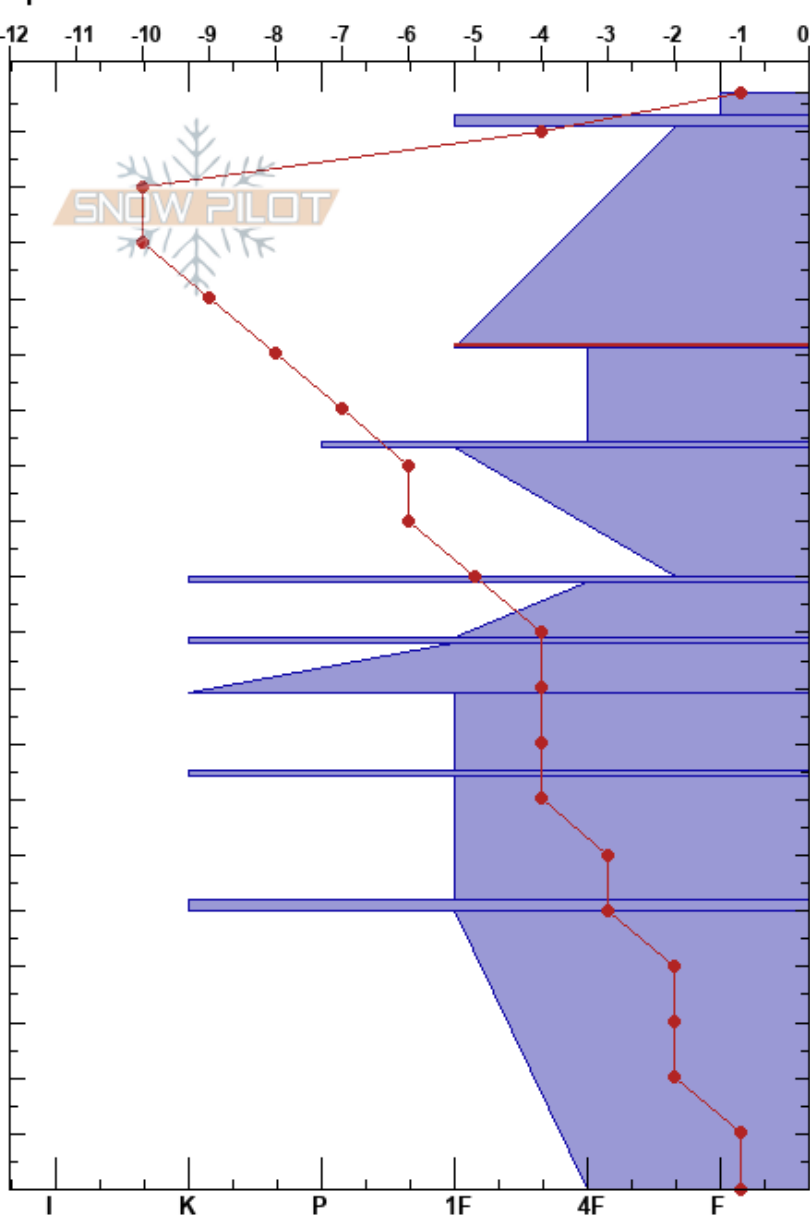

Little Pine
Wasatch Range
UT
Elevation: 3180 m
Aspect: 170°
Specifics:

Tim Rogers
02/23/2019 - 11:00am
Co-ord: 40.58789N, -111.68675W
Slope Angle: 33°
Wind Loading:

Stability: Good HS:197 Layer Notes:
Air Temperature: 3°C PS: 15 191-151cm:Problematic layer
Sky Cover: BKN
Precipitation: NO
Wind:

Form	Crystal Size	Moisture	ρ kg/m ³	Stability tests & Layer comments
F	2			
⊙⊙				
/ (S)	1-0.5			
/	1			← CT22, Q2 @152cm
⊙⊙				← STE @134cm
∩	2-2.5			
⊙⊙				
∩	2			
⊙⊙				
∩	2.5-3			
•	1-2			
⊙⊙				
B	2			
⊙⊙				
B	1.5-2.5			