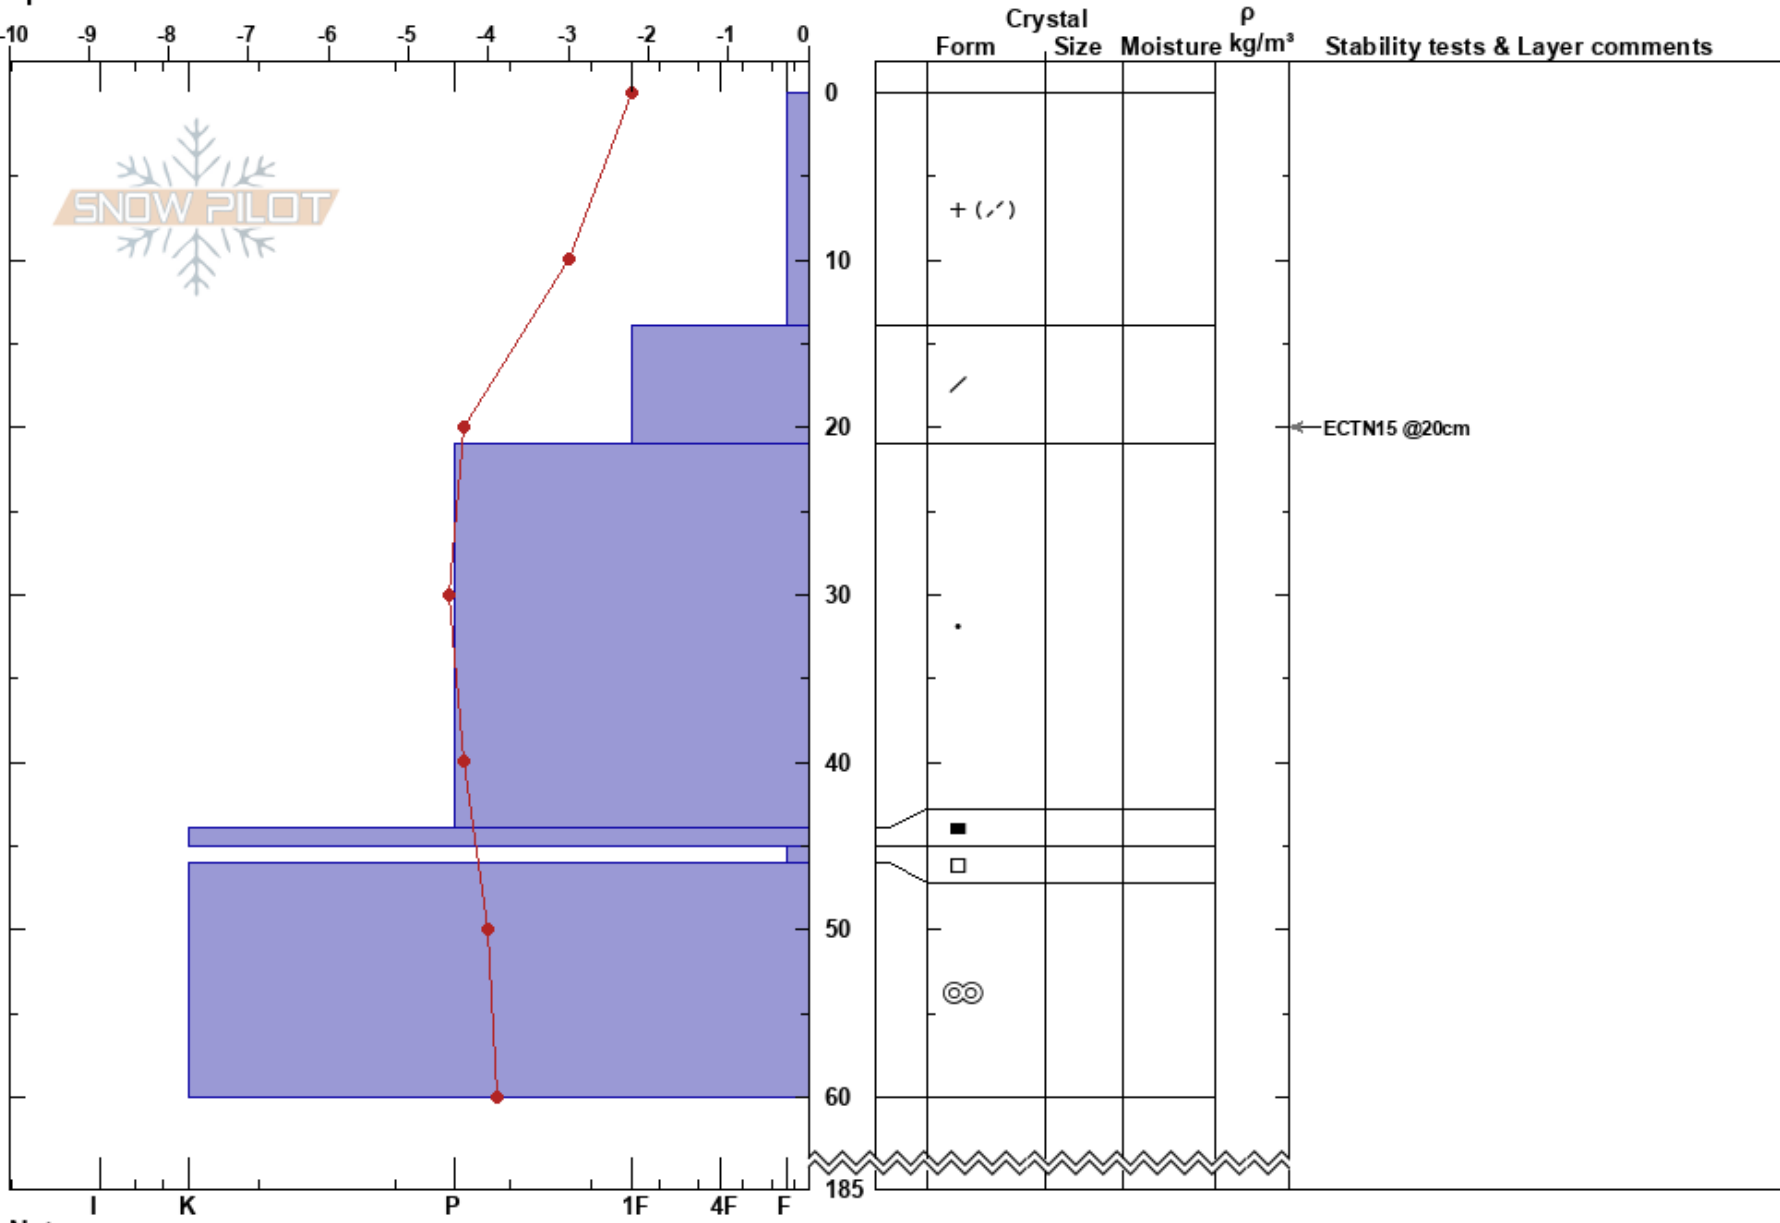

ösjökläppen
 Funäsfjällen
 Sweden
Elevation: 1010 m
Aspect: SE
Specifics:

Mattias Åberg
 02/03/2019 - 10:56
Co-ord:
Slope Angle: 25°
Wind Loading:

Stability: **HS:185** **Layer Notes:**
Air Temperature: -2.1°C **PF:25**
Sky Cover:
Precipitation:
Wind: