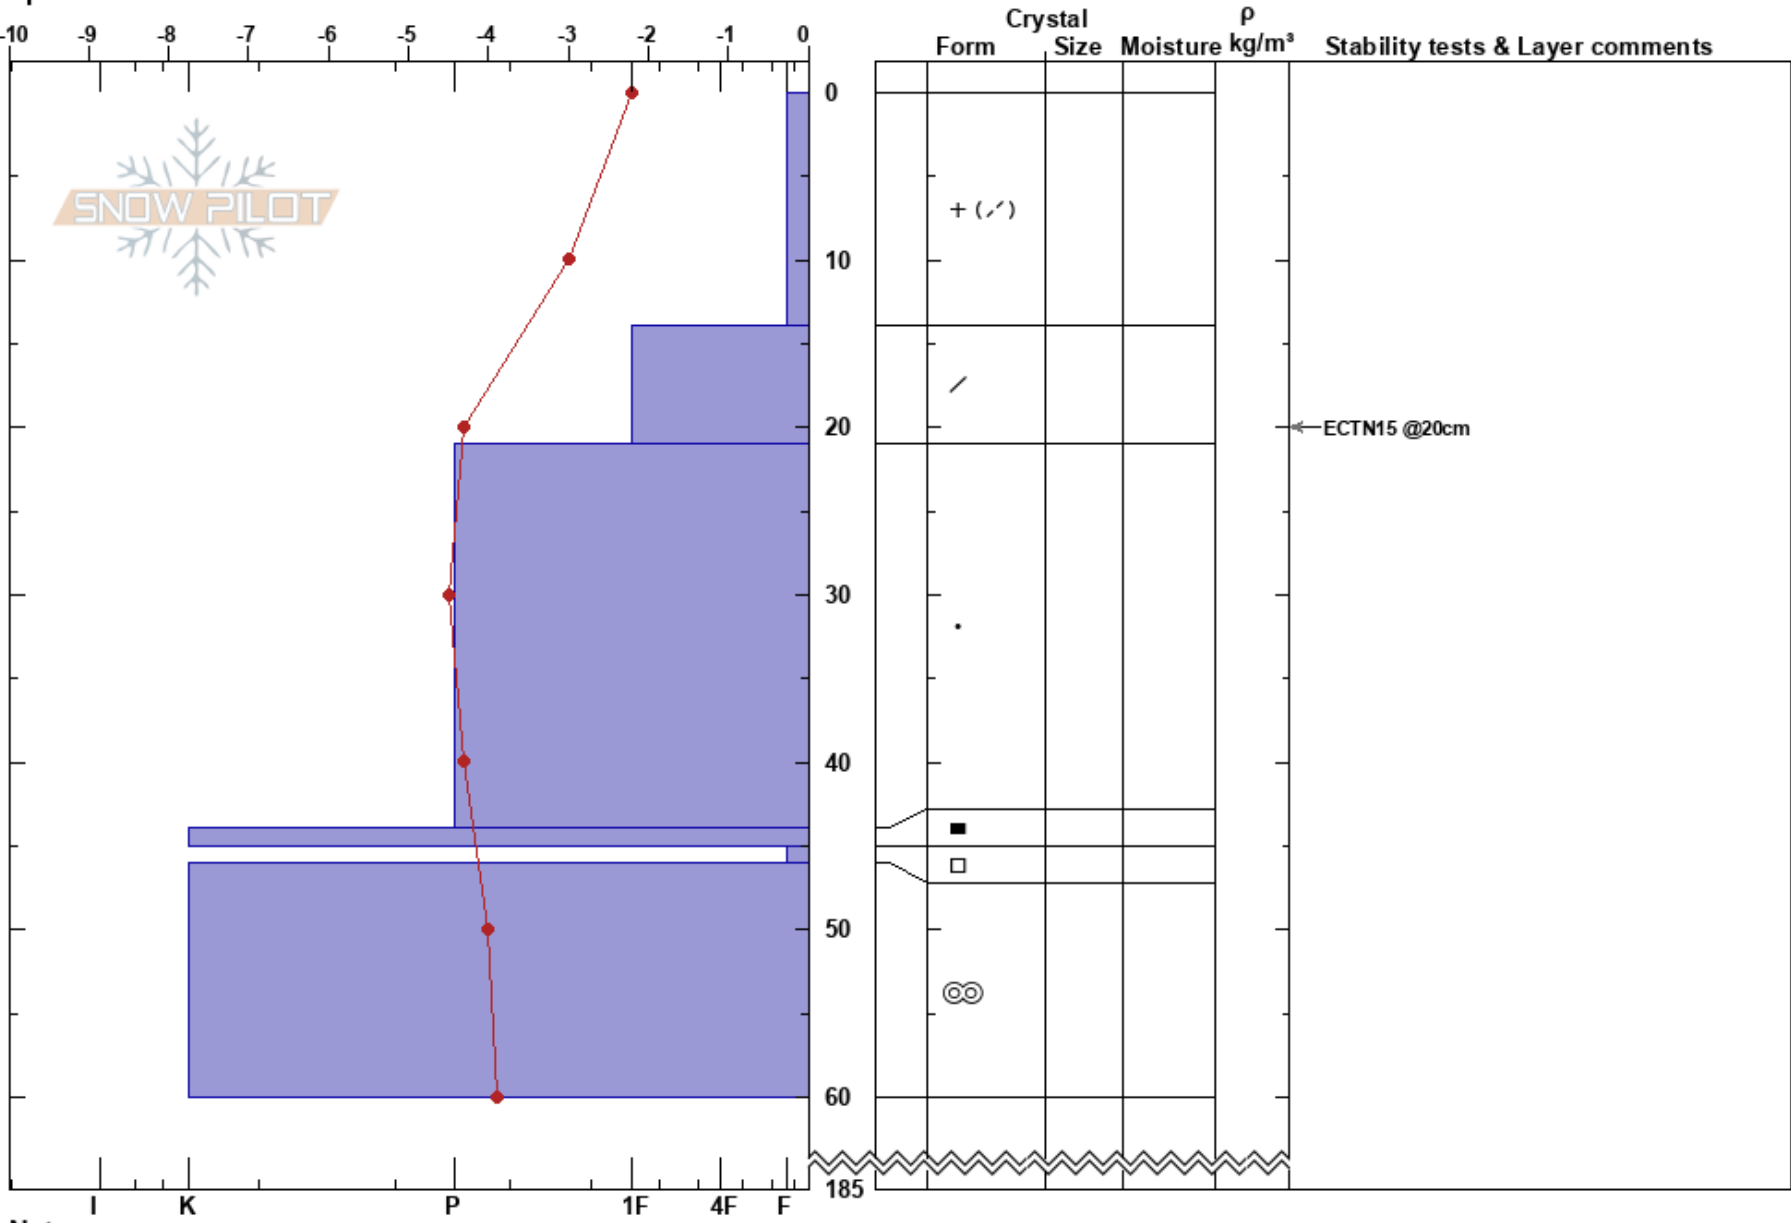

ösjökläppen
 Funäsfjällen
 Sweden
Elevation: 1010 m
Aspect: SE
Specifics:

Mattias Åberg
 02/03/2019 - 10:56
Co-ord:
Slope Angle: 25°
Wind Loading:

Stability: **HS:185** **Layer Notes:**
Air Temperature: -2.1°C **PF:25**
Sky Cover:
Precipitation:
Wind: