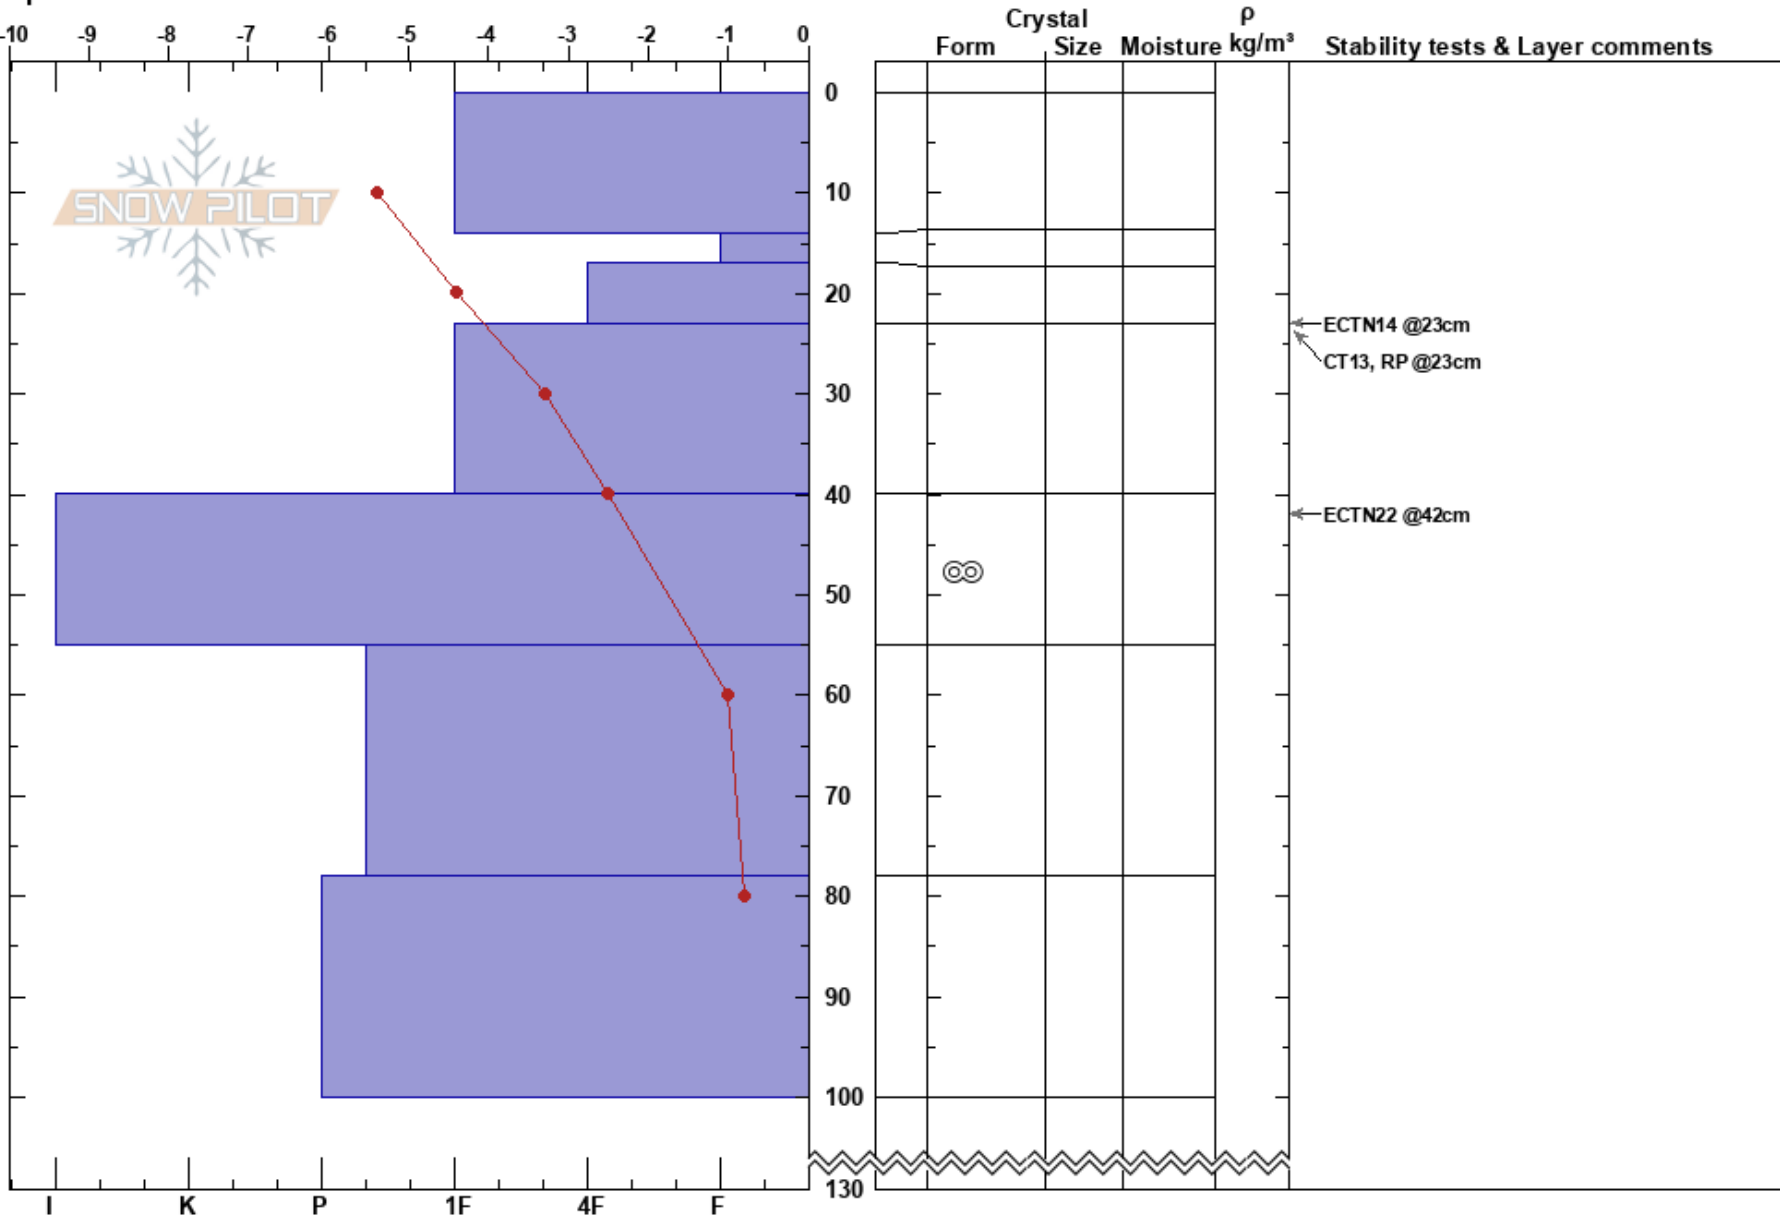

Sadeln_Mar2
 Kittelfället
 Sweden
 Elevation: 1040 m
 Aspect: SE
 Specifics:

Tyler Curtis
 02/03/2019 - 12:15
 Co-ord:
 Slope Angle: 23°
 Wind Loading: yes

Stability:
 Air Temperature: -5.1°C PF:15
 Sky Cover: OVC
 Precipitation: S-1
 Wind: N Moderate

Layer Notes:

Notes: