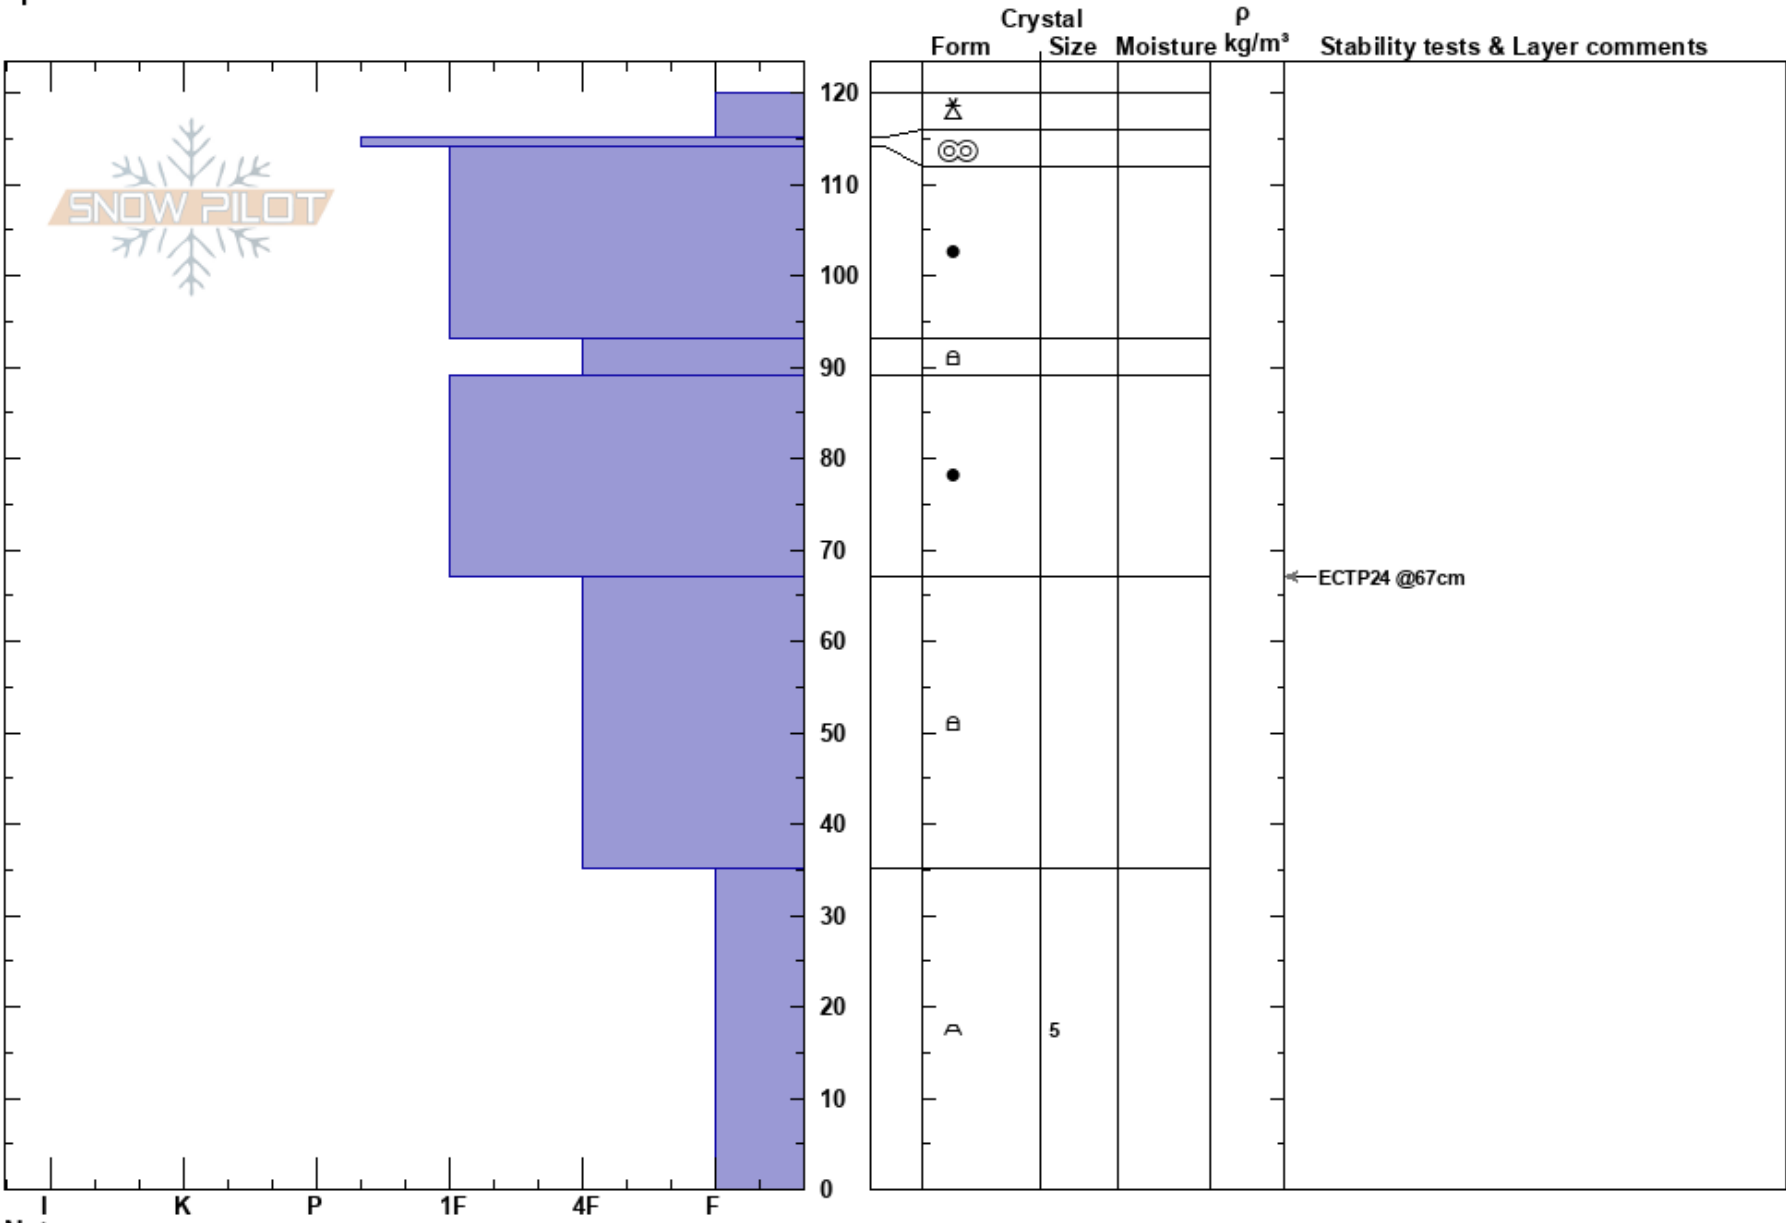

Waterpipe
 San Juan Range
 CO
 Elevation: 9300 ft
 Aspect: 315°
 Specifics:

Ann Mellick
 03/01/2019 - 1:00pm
 Co-ord:
 Slope Angle: 35°
 Wind Loading:

Stability:
 Air Temperature:
 Sky Cover: SCT
 Precipitation:
 Wind: Calm

HS:120

Layer Notes:

Notes: