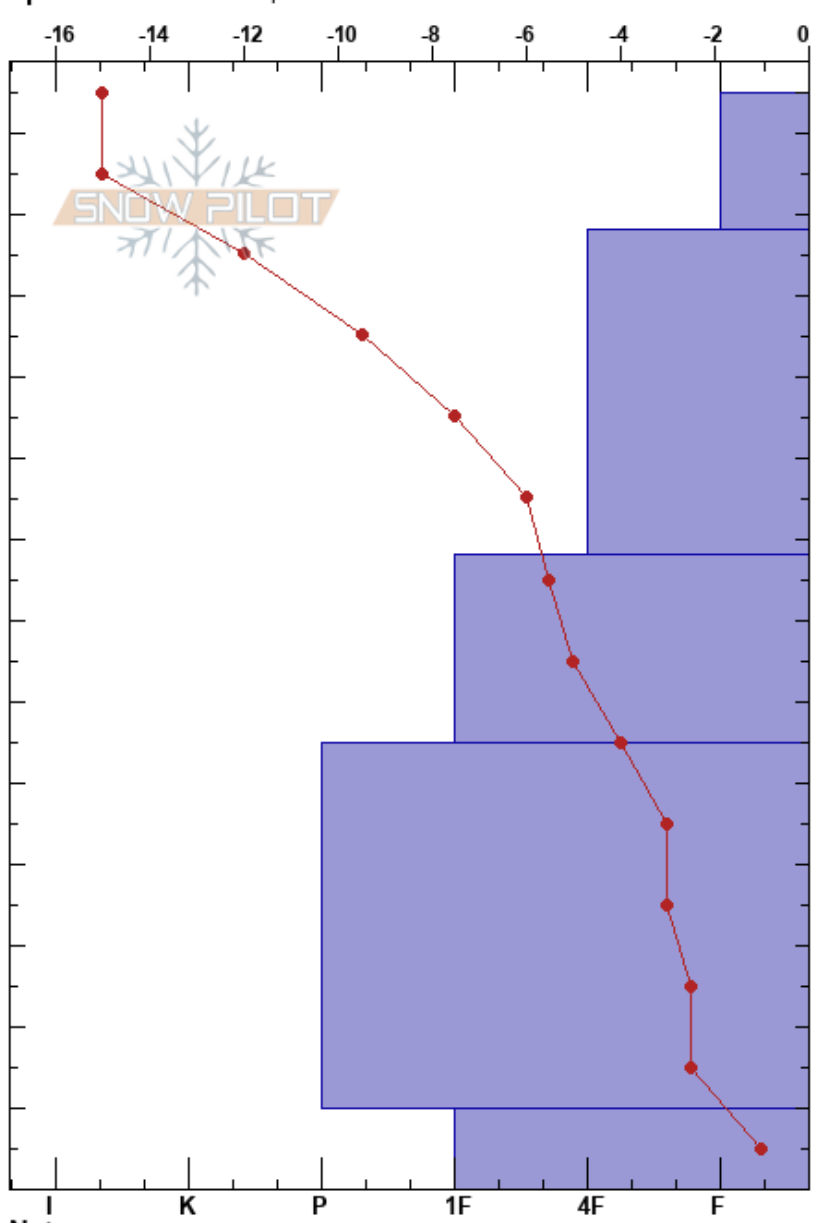

170126_Taos Kerry Hanes
 Sangre de Cristo Range 01/26/2017 - 10:00am
 NM
 Elevation: 9700 ft
 Aspect: 170°
 Specifics: We skied slope

Stability: Good HS:135 Layer Notes:
 Air Temperature: -16°C PF:60 135-118.1cm:Problematic layer
 Sky Cover: FEW
 Precipitation: NO
 Wind: SW Light Breeze

Form	Crystal		ρ kg/m ³	Stability tests & Layer comments
	Size	Moisture		
/	0.5-1			
☐ (☐)	0.5-1			← ECTN15 @118cm ← CT15, SC @118cm
.	0.5-1			
.	0.5-1			
☐	2.5			

Notes: