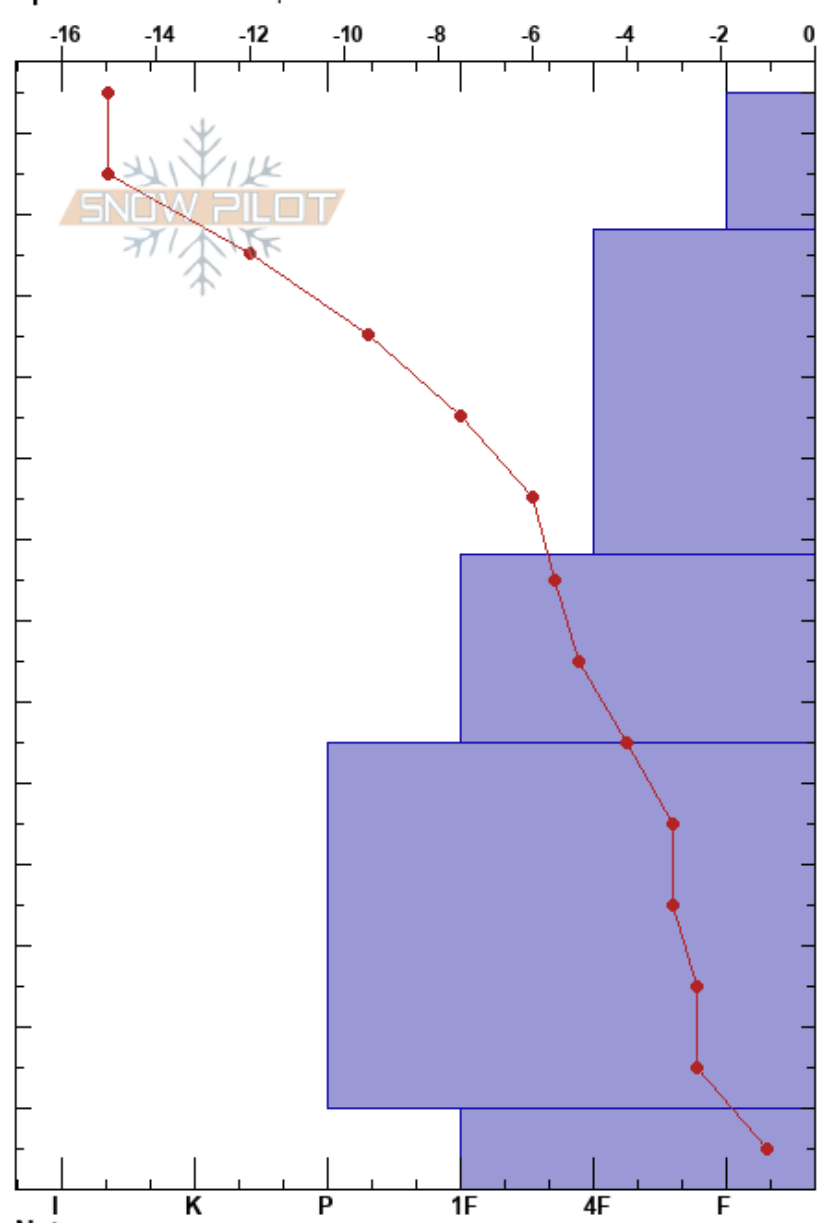

170126_Taos Kerry Hanes
 Sangre de Cristo Range 01/26/2017 - 10:00am
 NM
 Elevation: 9700 ft
 Aspect: 170°
 Specifics: We skied slope

Stability: Good HS:135
 Air Temperature: -16°C PF:60 135-118.1cm:Problematic layer
 Sky Cover: FEW
 Precipitation: NO
 Wind: SW Light Breeze

Form	Crystal		ρ kg/m ³	Stability tests & Layer comments
	Size	Moisture		
/	0.5-1			
☐ (☐)	0.5-1			← ECTN15 @118cm ← CT15, SC @118cm
.	0.5-1			
.	0.5-1			
☐	2.5			

Notes: