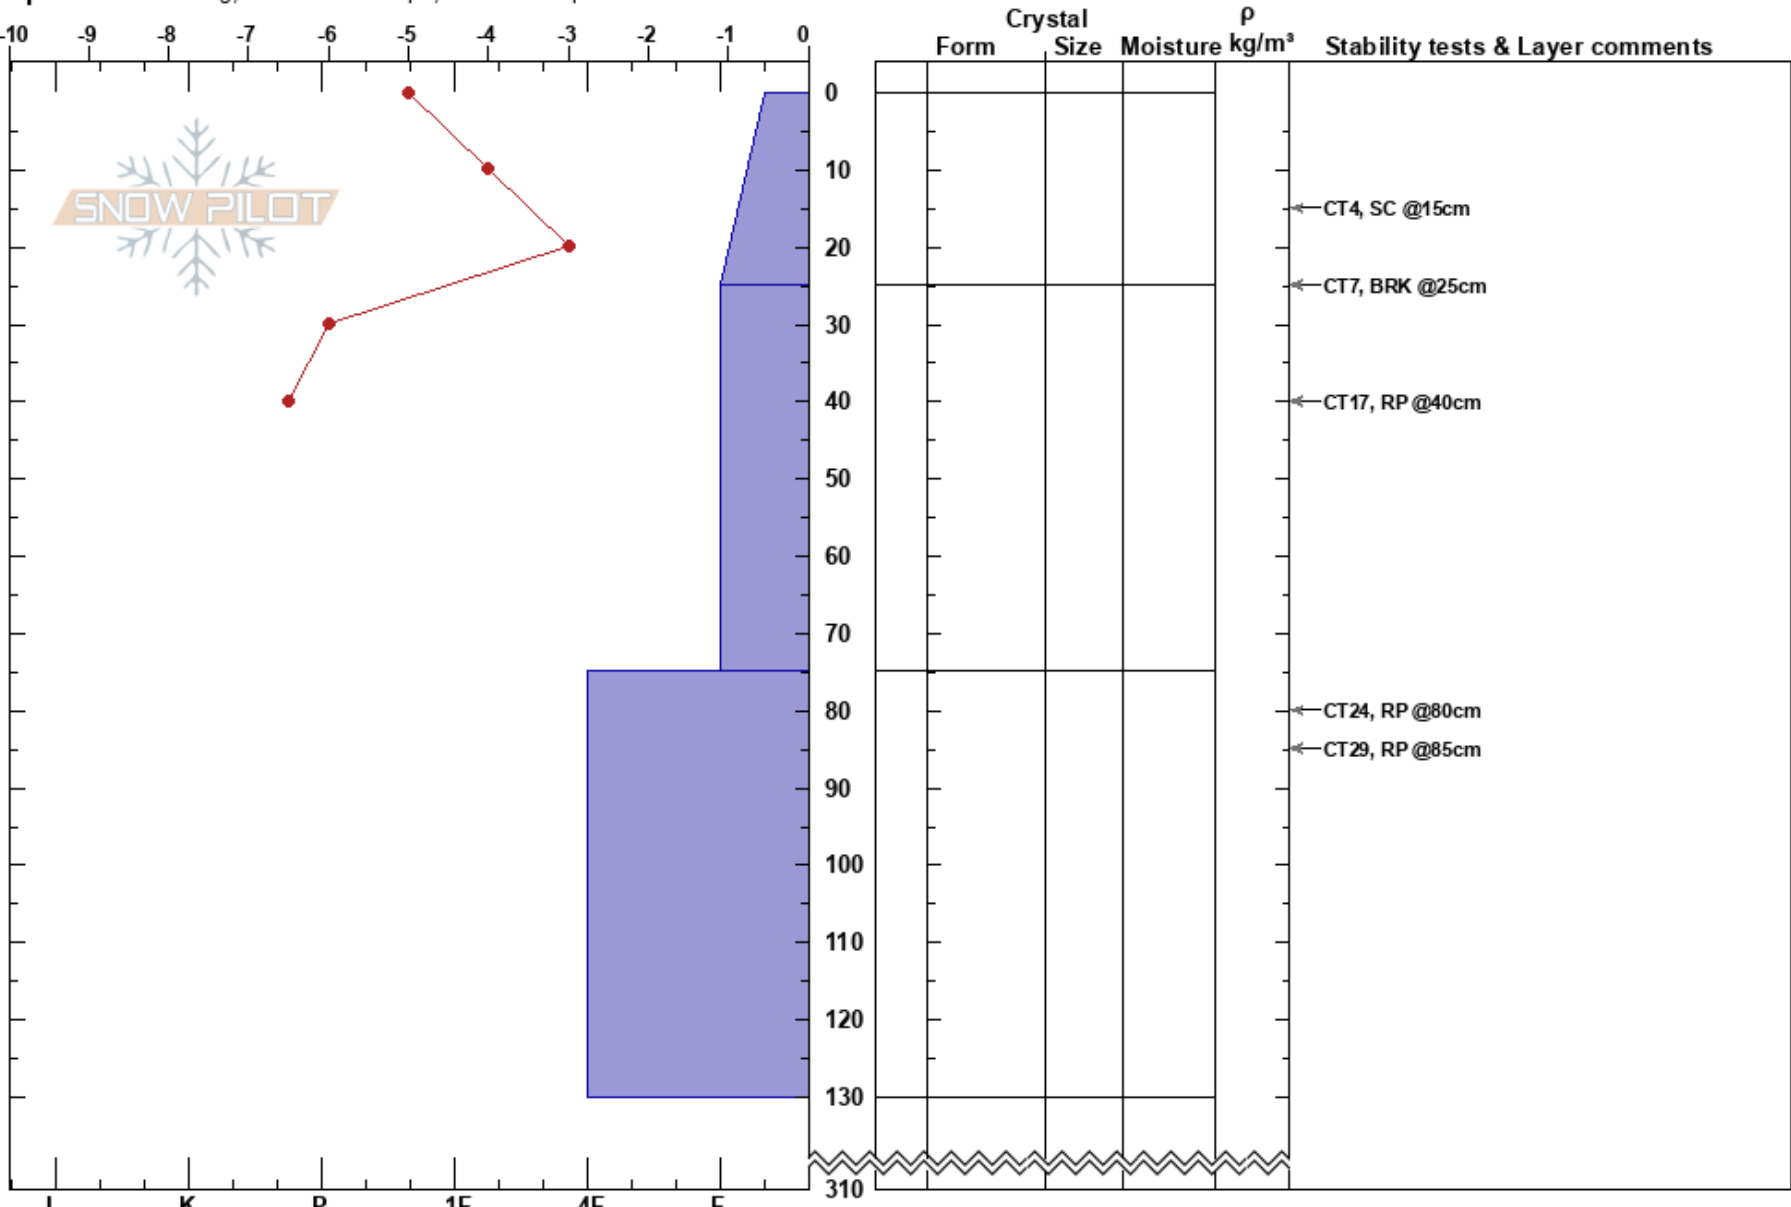

Olympic Bowl  
 Teton Range  
 WY  
**Elevation:** 8450 ft  
**Aspect:** E  
**Specifics:** Cracking; Ski tracks on slope; We skied slope

Galen Parke  
 02/28/2019 - 2:30pm  
**Co-ord:** 43.48880N, -110.95380W  
**Slope Angle:** 24°  
**Wind Loading:** yes

**Stability:** Good **HS:**310 **Layer Notes:**  
**Air Temperature:** -4.5°C **PF:**70 75-130cm:Problematic layer  
**Sky Cover:** OVC  
**Precipitation:** S2  
**Wind:** SW Moderate

**Notes:** Storm slab has surprisingly good structure, settlement of new snow has aided in this structure. Minor hardness changes from changes in storm conditions are present in the storm snow.