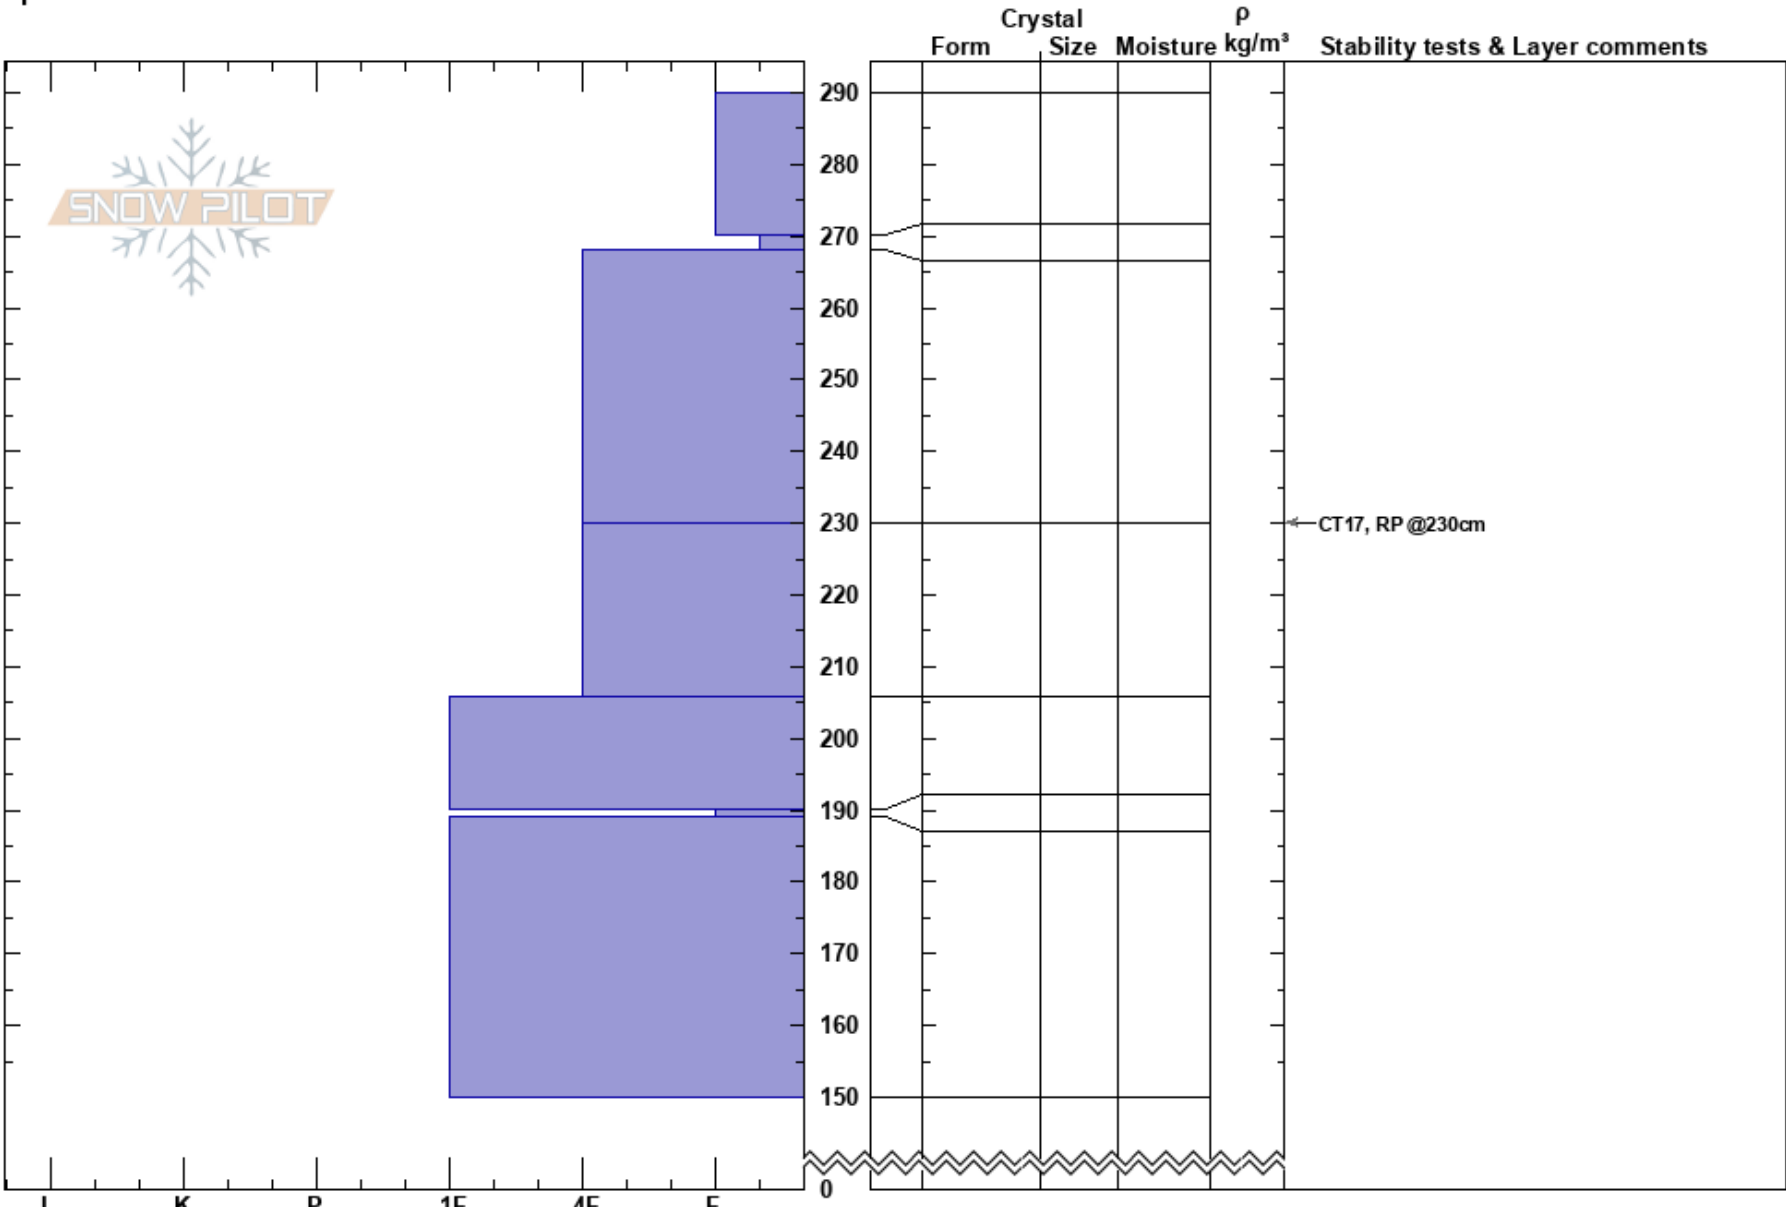

Powder Country, Pow Mt
 Northern Wasatch
 UT
 Elevation: 8400 ft
 Aspect: 345°
 Specifics:

paige pagnucco
 01/26/2017 - 12:00pm
 Co-ord: 41.36948N, -111.77353W
 Slope Angle: 33°
 Wind Loading:

Stability:
 Air Temperature: 12°F
 Sky Cover: BKN
 Precipitation: S-1
 Wind: N Light Breeze

HS:290
 PF:80
 190-189cm:Problematic layer

Notes: