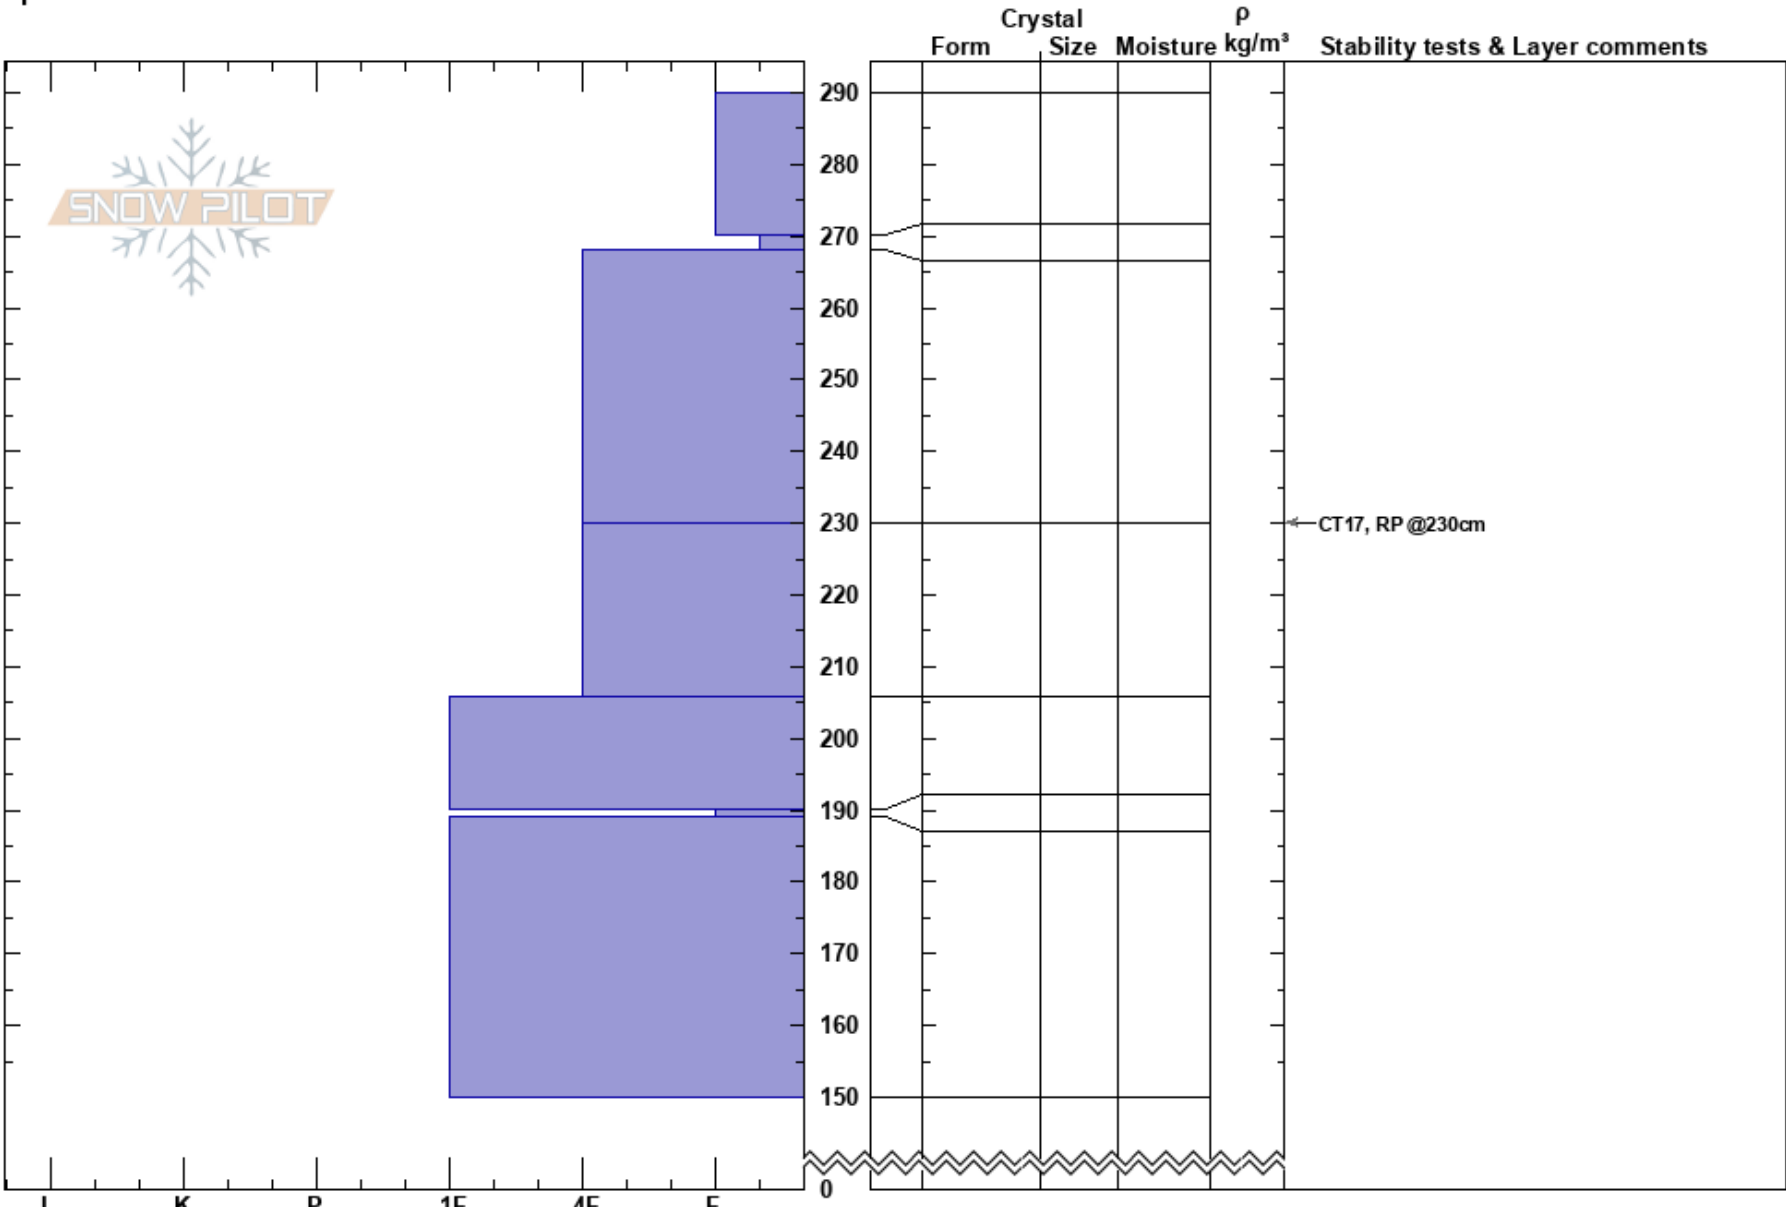

Powder Country, Pow Mt  
 Northern Wasatch  
 UT  
 Elevation: 8400 ft  
 Aspect: 345°  
 Specifics:

paige pagnucco  
 01/26/2017 - 12:00pm  
 Co-ord: 41.36948N, -111.77353W  
 Slope Angle: 33°  
 Wind Loading:

Stability:  
 Air Temperature: 12°F  
 Sky Cover: BKN  
 Precipitation: S-1  
 Wind: N Light Breeze

HS:290  
 PF:80  
 190-189cm:Problematic layer

Notes: