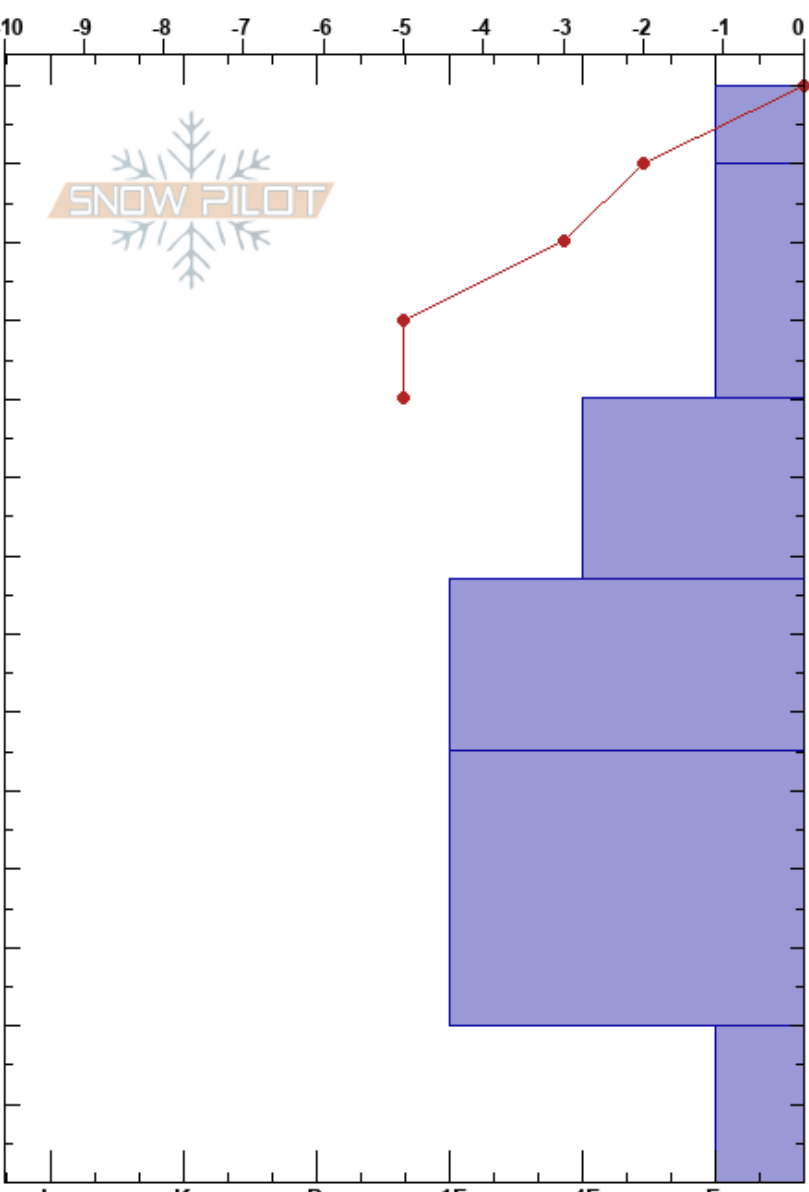

Tberry  
 Gros Ventre Range  
 WY  
 Elevation: 8000 ft  
 Aspect: W  
 Specifics:

Tate Berry  
 02/26/2019 - 2:00pm  
 Co-ord: 43.46039N, -110.75313E  
 Slope Angle: 25°  
 Wind Loading: yes

Stability:  
 Air Temperature: 0°C  
 Sky Cover: OVC  
 Precipitation: S-1  
 Wind: W Light Breeze

HS:140 Layer Notes:

| Form  | Crystal |          | $\rho$<br>kg/m <sup>3</sup> | Stability tests & Layer comments |
|-------|---------|----------|-----------------------------|----------------------------------|
|       | Size    | Moisture |                             |                                  |
| * (+) | 0.3     | D-M      |                             |                                  |
| +     | 0.3     | D-M      |                             |                                  |
|       |         |          |                             | ← ECTN18 @100cm                  |
| +     | 0.5     |          |                             |                                  |
| /     | 0.5     |          |                             |                                  |
| /     | 0.5     |          |                             |                                  |
| ^     | 3       |          |                             | ← CT14, Q1 @6cm                  |