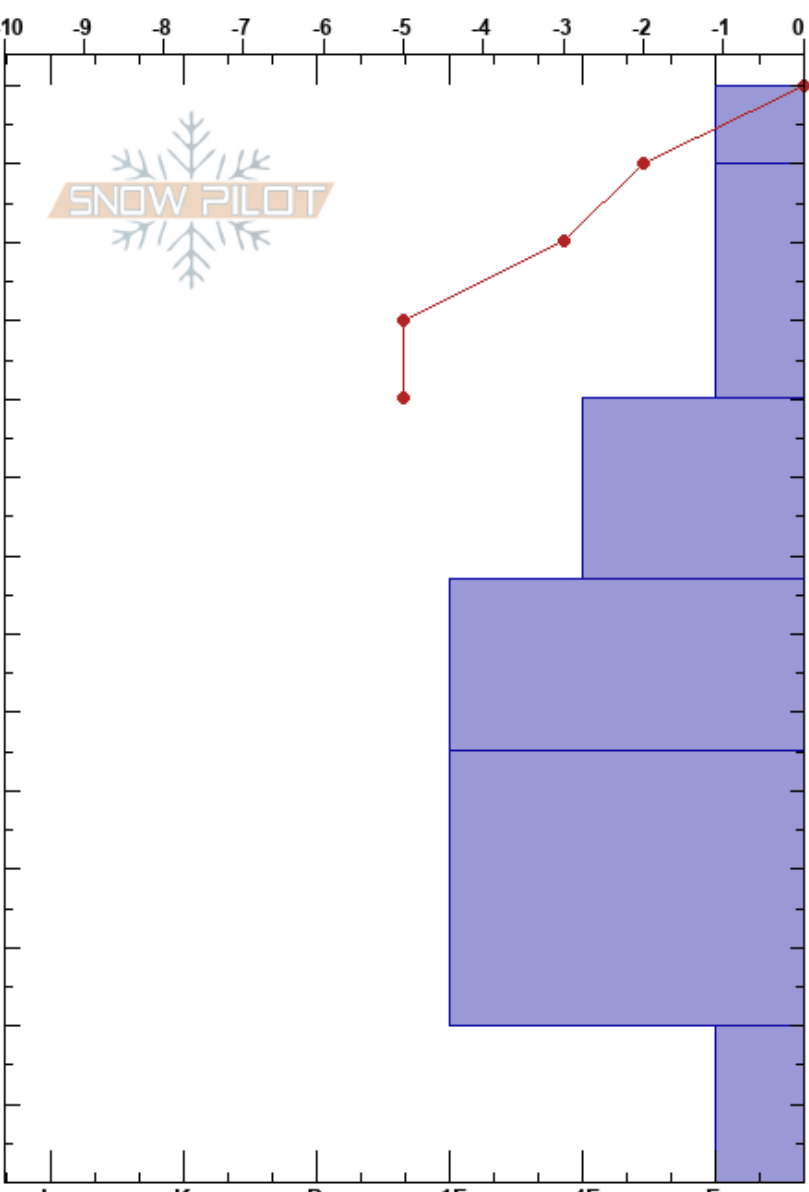

Tberry
 Gros Ventre Range
 WY
 Elevation: 8000 ft
 Aspect: W
 Specifics:

Tate Berry
 02/26/2019 - 2:00pm
 Co-ord: 43.46039N, -110.75313E
 Slope Angle: 25°
 Wind Loading: yes

Stability:
 Air Temperature: 0°C
 Sky Cover: OVC
 Precipitation: S-1
 Wind: W Light Breeze

HS:140 Layer Notes:

Form	Crystal		ρ kg/m ³	Stability tests & Layer comments
	Size	Moisture		
* (+)	0.3	D-M		
+	0.3	D-M		
				← ECTN18 @100cm
+	0.5			
/	0.5			
/	0.5			
^	3			← CT14, Q1 @6cm

Notes: