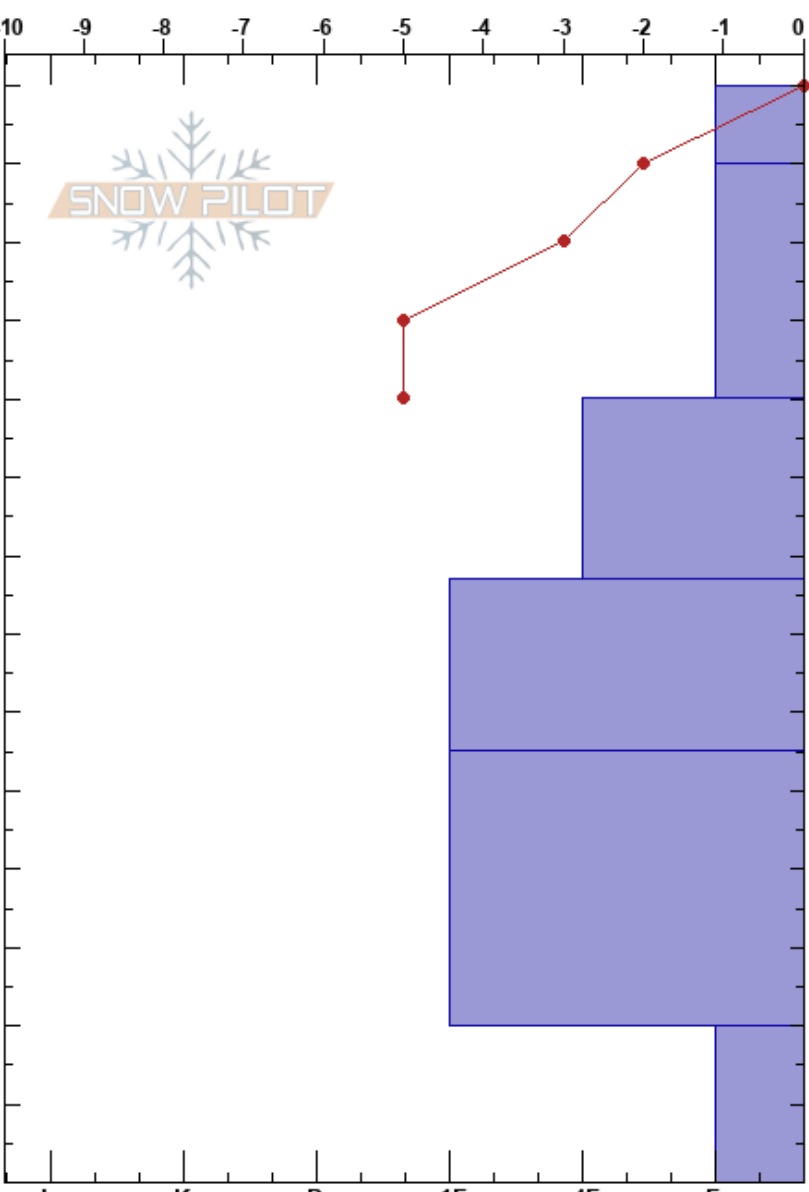

Tberry
 Gros Ventre Range
 WY
 Elevation: 8000 ft
 Aspect: W
 Specifics:

Tate Berry
 02/26/2019 - 2:00pm
 Co-ord: 43.46039N, -110.75313E
 Slope Angle: 25°
 Wind Loading: yes

Stability:
 Air Temperature: 0°C
 Sky Cover: OVC
 Precipitation: S-1
 Wind: W Light Breeze

HS:140 Layer Notes:

Form	Crystal		Moisture	ρ kg/m ³	Stability tests & Layer comments
	Size				
* (+)	0.3		D-M		
+	0.3		D-M		
					← ECTN18 @100cm
+	0.5				
/	0.5				
/	0.5				
^	3				← CT14, Q1 @6cm

Notes: