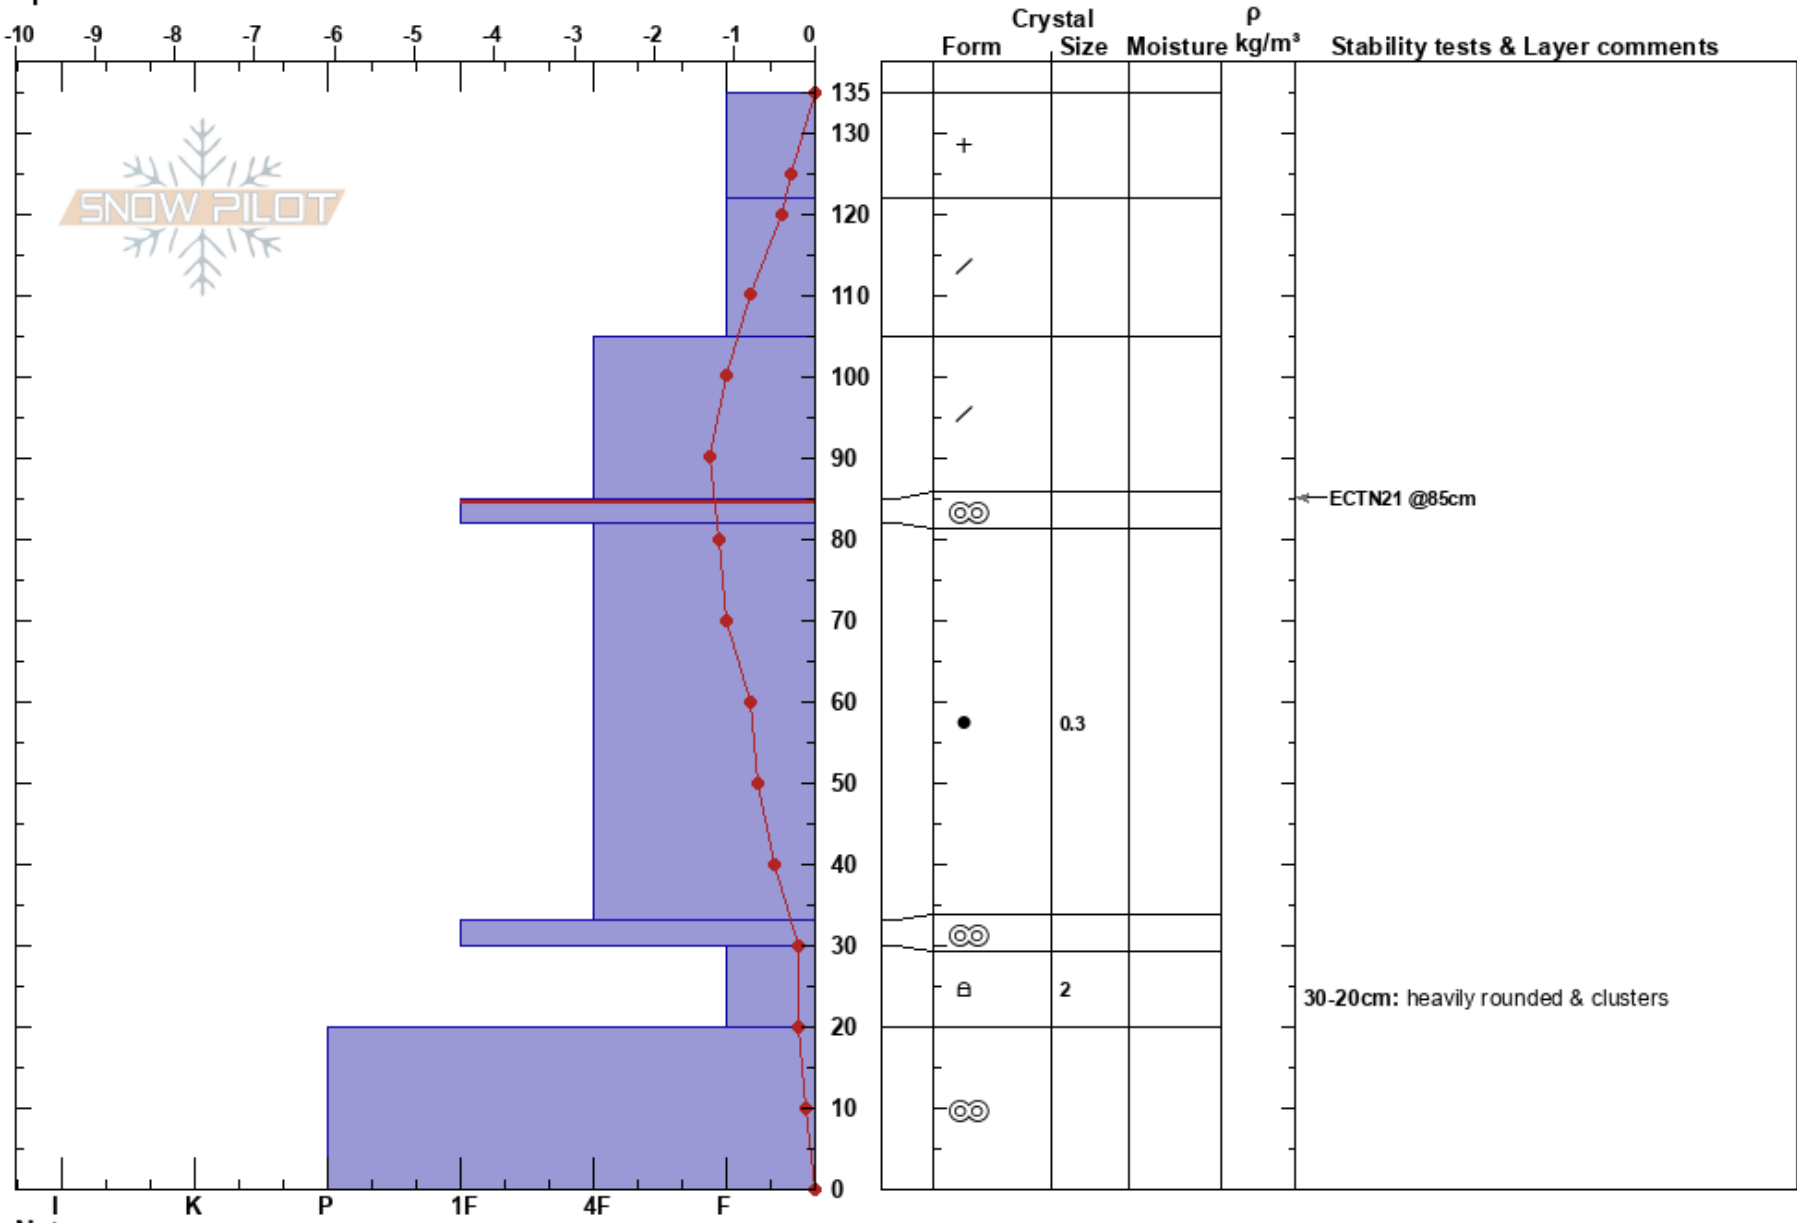

Above Blind Bull RD
 Wyoming Range
 WY
 Elevation: 8314 ft
 Aspect: SE
 Specifics:

Lisa Van Sciver
 02/28/2019 - 1:37pm
 Co-ord: 42.93888N, -110.64953W
 Slope Angle: 44°
 Wind Loading:

Stability:
 Air Temperature: 0°C
 Sky Cover: OVC
 Precipitation: S-1
 Wind: Calm

HS:135
 Layer Notes:
 85-82cm: Problematic layer
 30-20cm: heavily rounded & clusters

Notes: