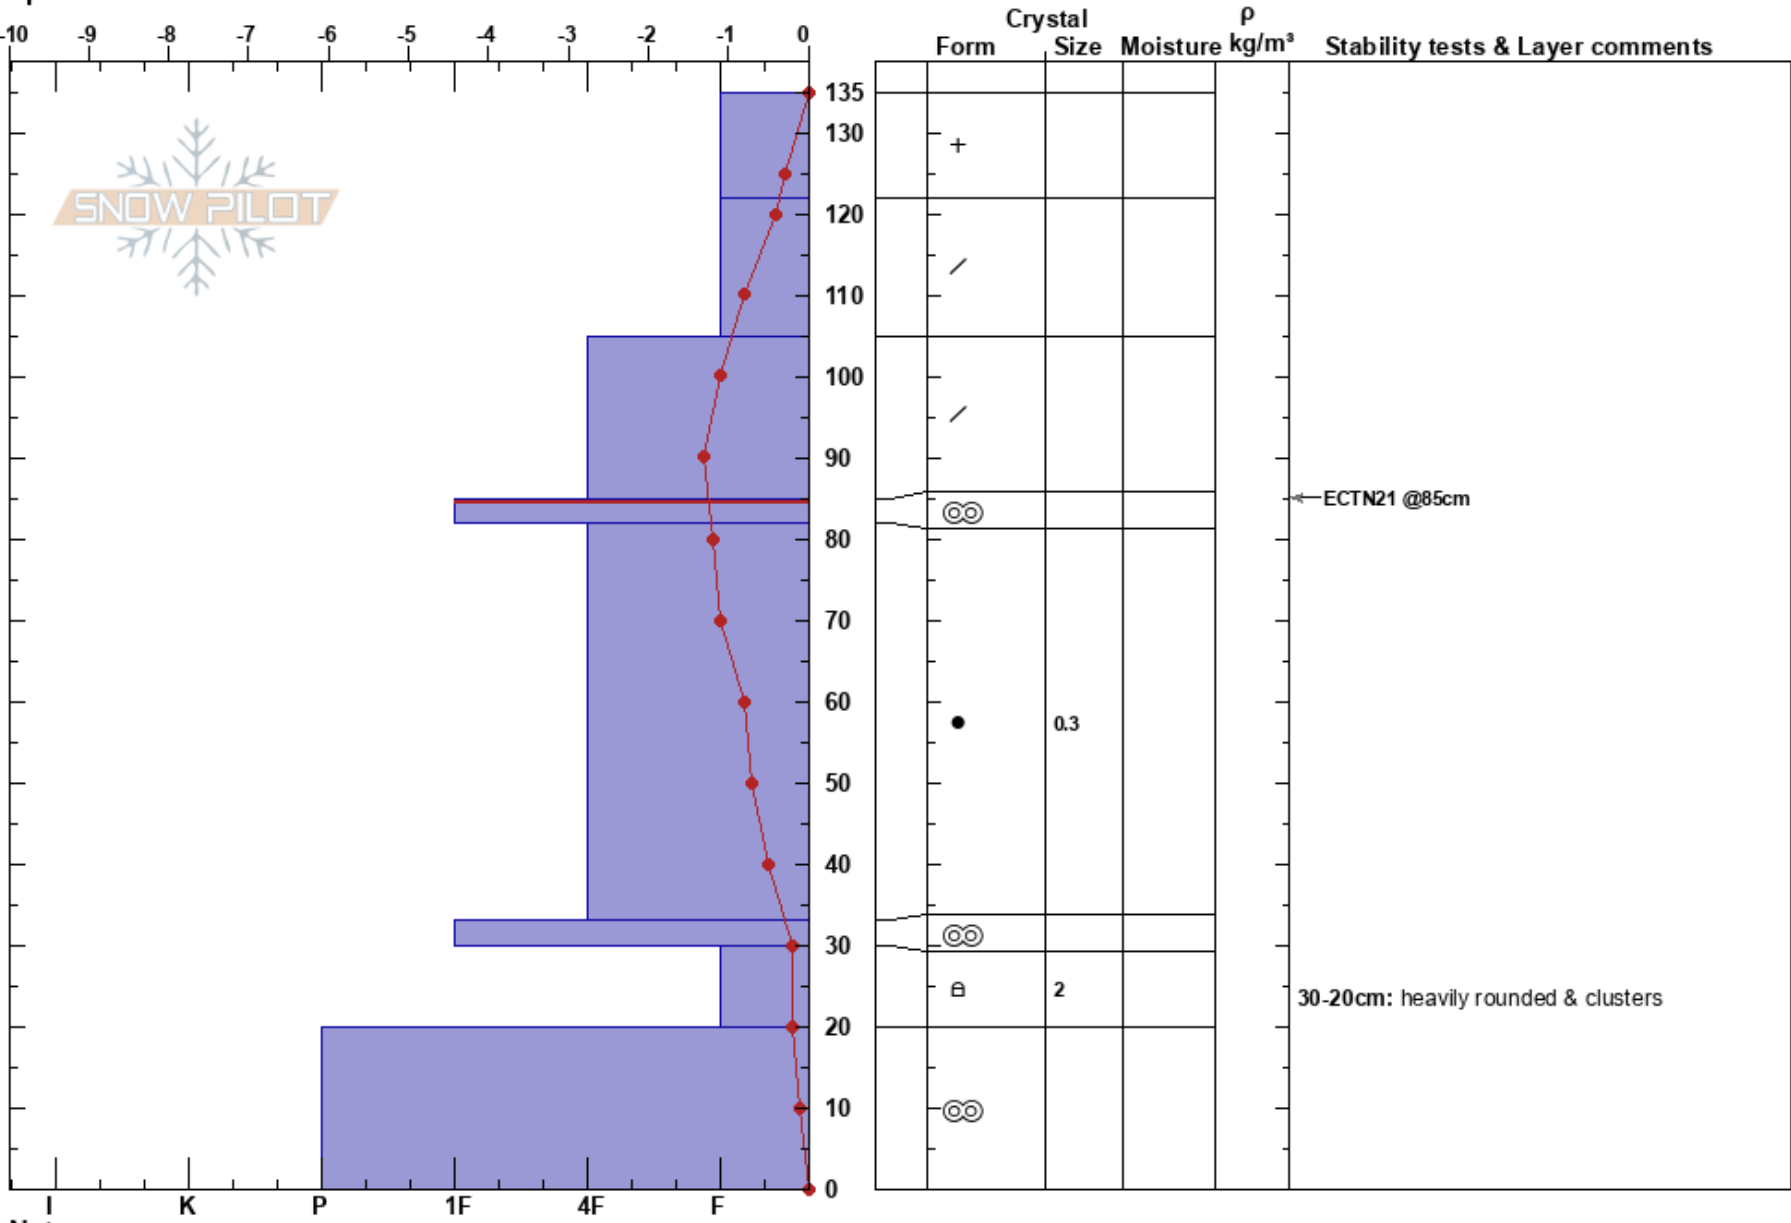

Above Blind Bull RD
 Wyoming Range
 WY
 Elevation: 8314 ft
 Aspect: SE
 Specifics:

Lisa Van Sciver
 02/28/2019 - 1:37pm
 Co-ord: 42.93888N, -110.64953W
 Slope Angle: 44°
 Wind Loading:

Stability:
 Air Temperature: 0°C
 Sky Cover: OVC
 Precipitation: S-1
 Wind: Calm

HS:135
 Layer Notes:
 85-82cm: Problematic layer
 30-20cm: heavily rounded & clusters

Notes: