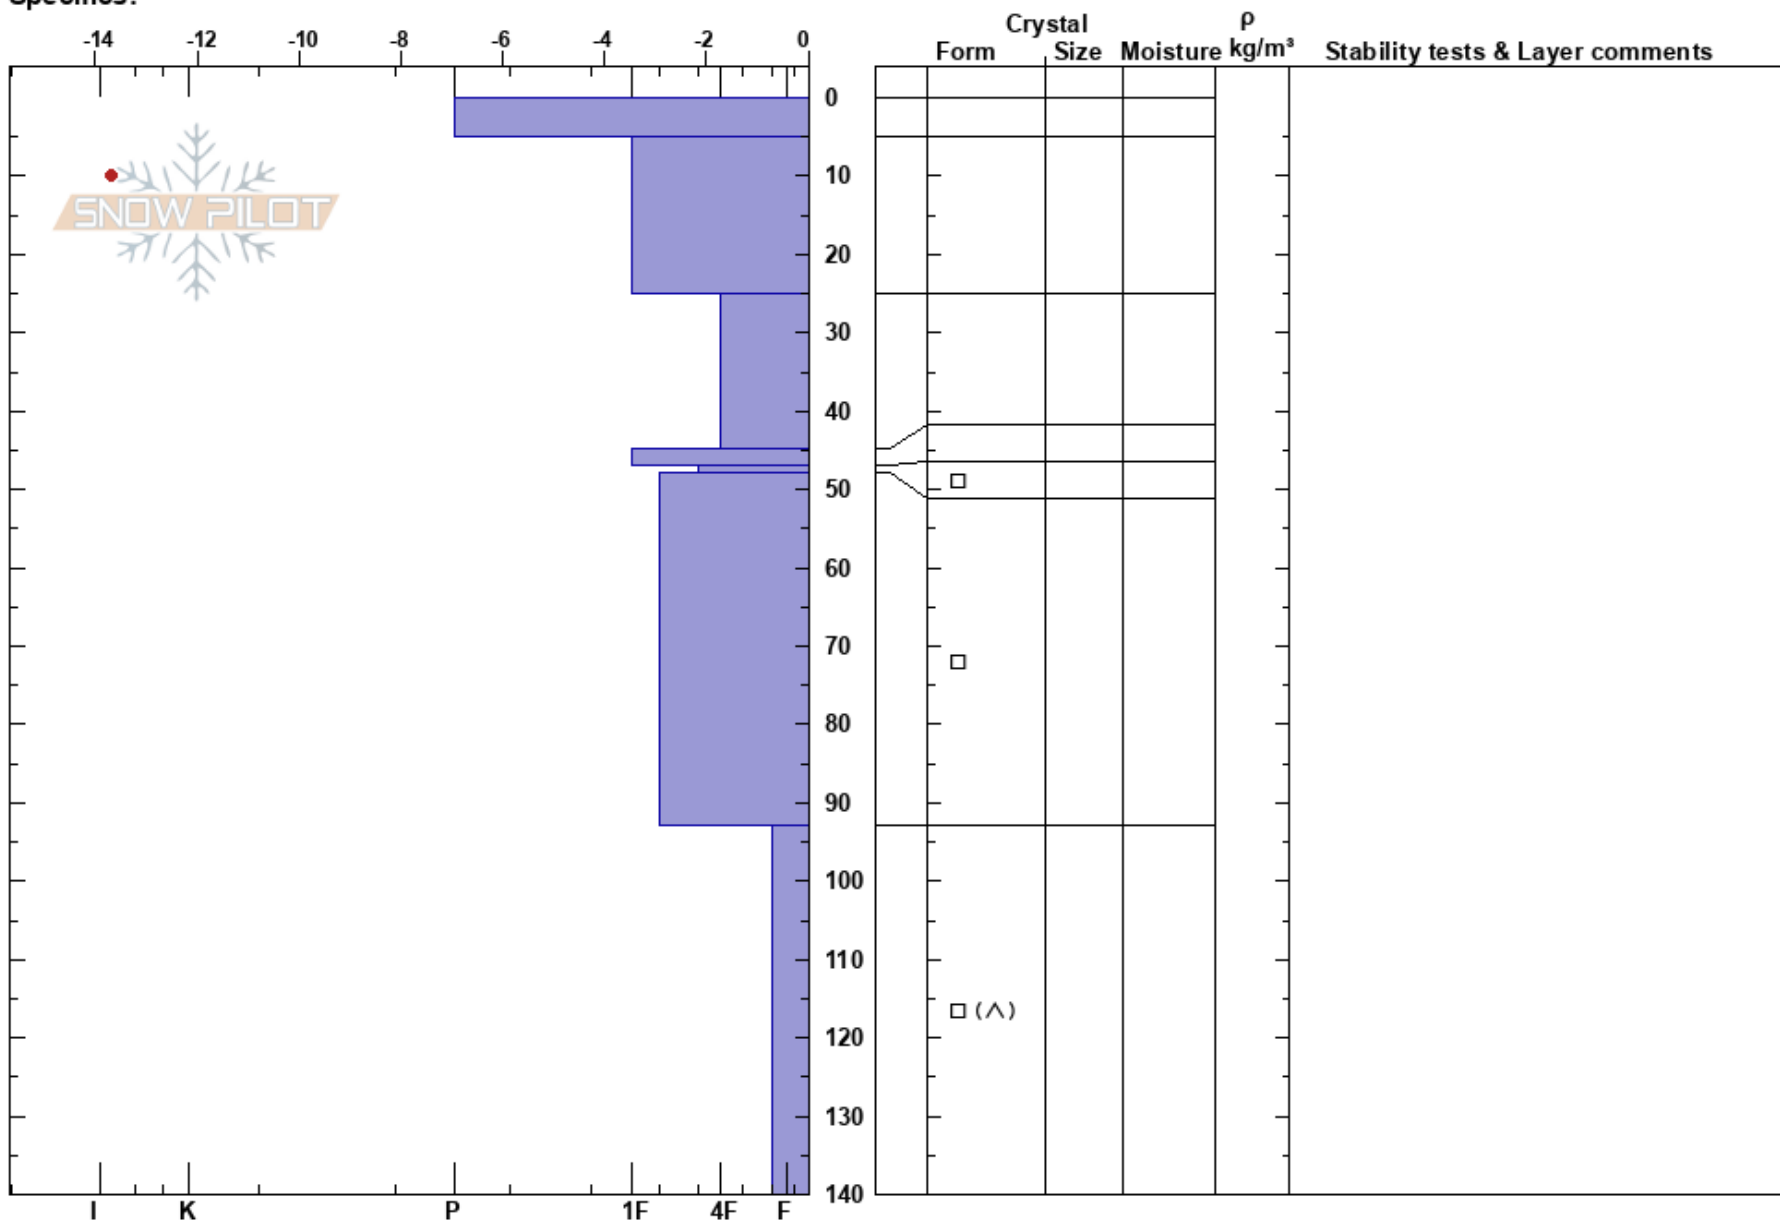

Head of Cirque Basin
 Canadian Rockies
 AB
Elevation: 2375 m
Aspect: S
Specifics:

Jake Foster
 28/02/2019 - 12:40
Co-ord: 51.70812N, -116.43969W
Slope Angle: 22°
Wind Loading:

Stability:
Air Temperature: -11.1°C **PF:**65
Sky Cover: CLR
Precipitation: NO
Wind: NE Moderate

Layer Notes:

Notes: Test Profile. Obj: Test S aspect for windsl and Jan 17th

Site char: Blank featured roll at TL ALP boundary. wind affected, open sky view, sun exposed. No obs on ground cover, suspect morainal gravel/rocks.