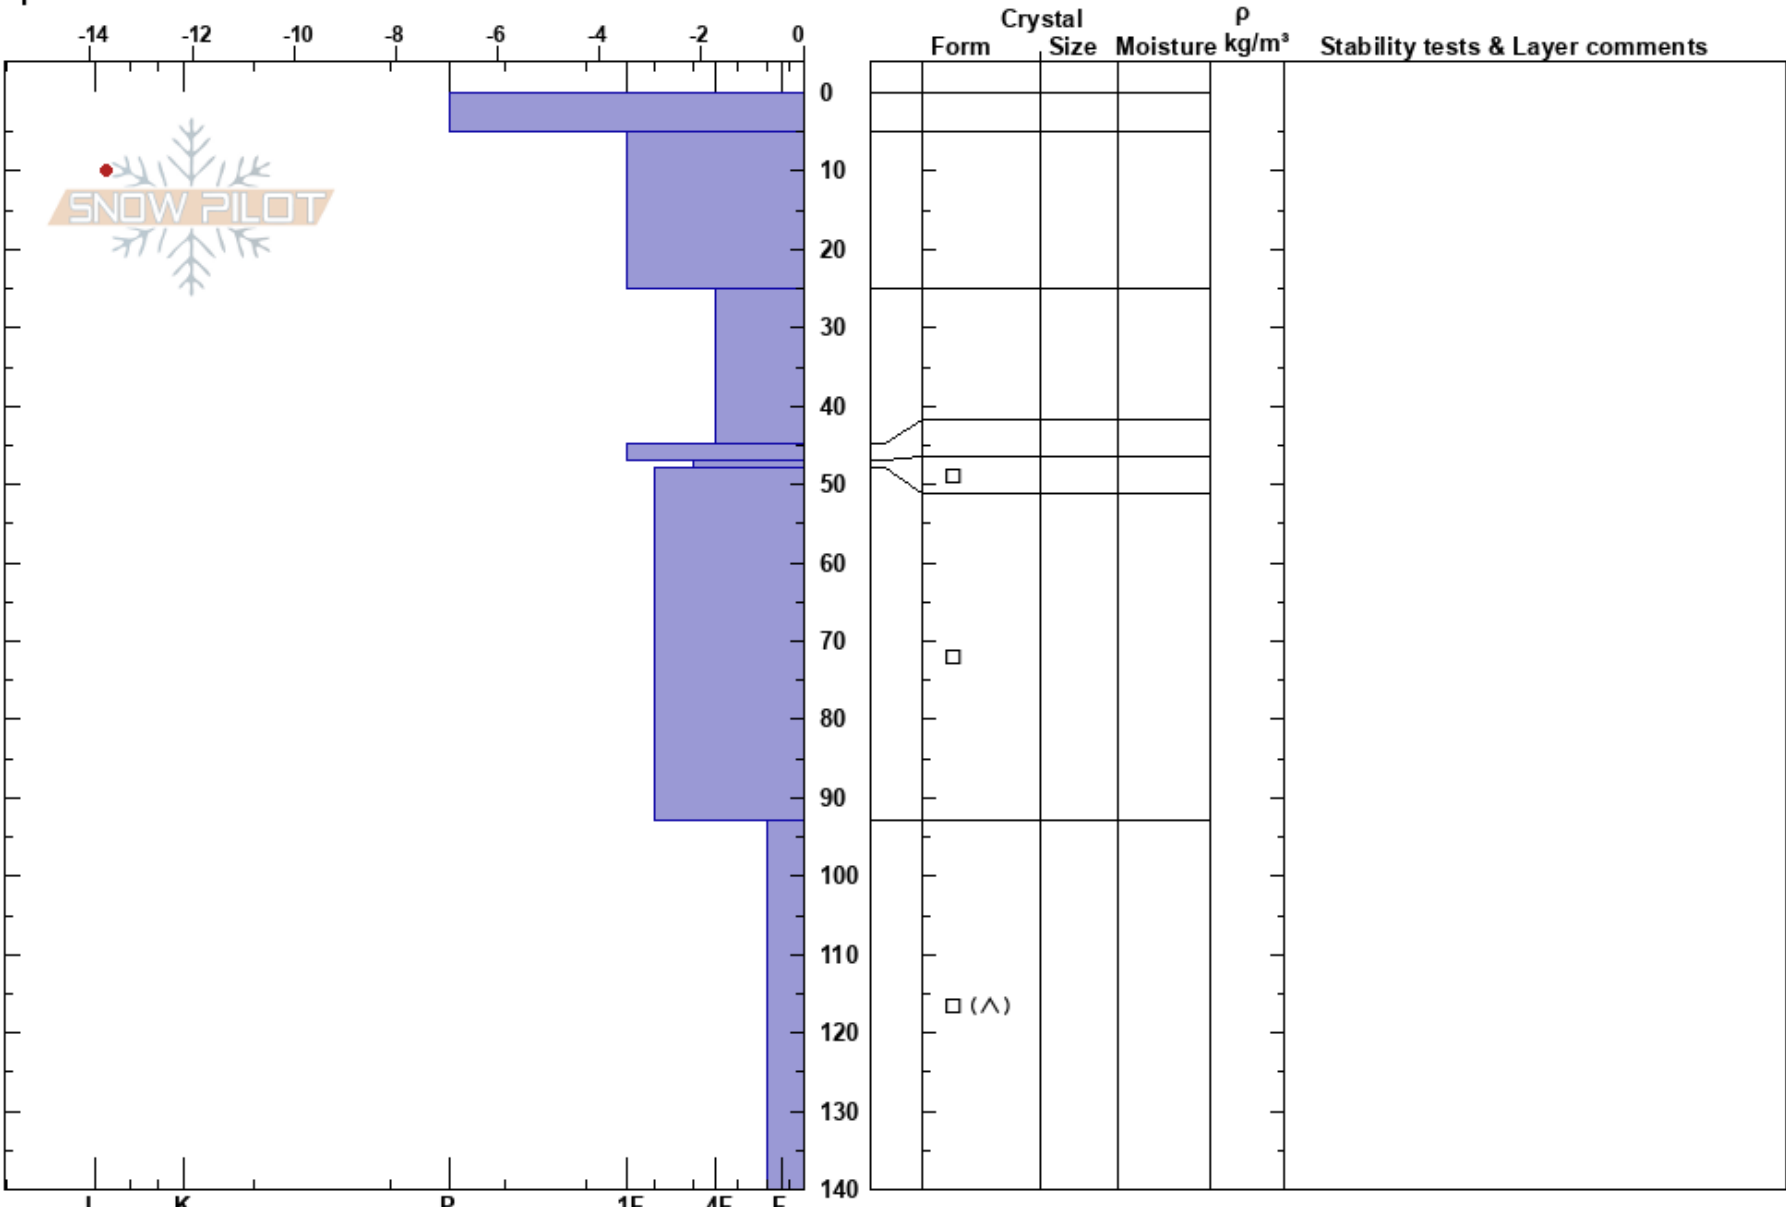

Head of Cirque Basin  
 Canadian Rockies  
 AB  
 Elevation: 2375 m  
 Aspect: S  
 Specifics:

Jake Foster  
 28/02/2019 - 12:40  
 Co-ord: 51.70812N, -116.43969W  
 Slope Angle: 22°  
 Wind Loading:

Stability:  
 Air Temperature: -11.1°C PF:65  
 Sky Cover: CLR  
 Precipitation: NO  
 Wind: NE Moderate

Layer Notes:

Notes: Test Profile. Obj: Test S aspect for windsl and Jan 17th

Site char: Blank featured roll at TL ALP boundary. wind affected, open sky view, sun exposed. No obs on ground cover, suspect morainal gravel/rocks.