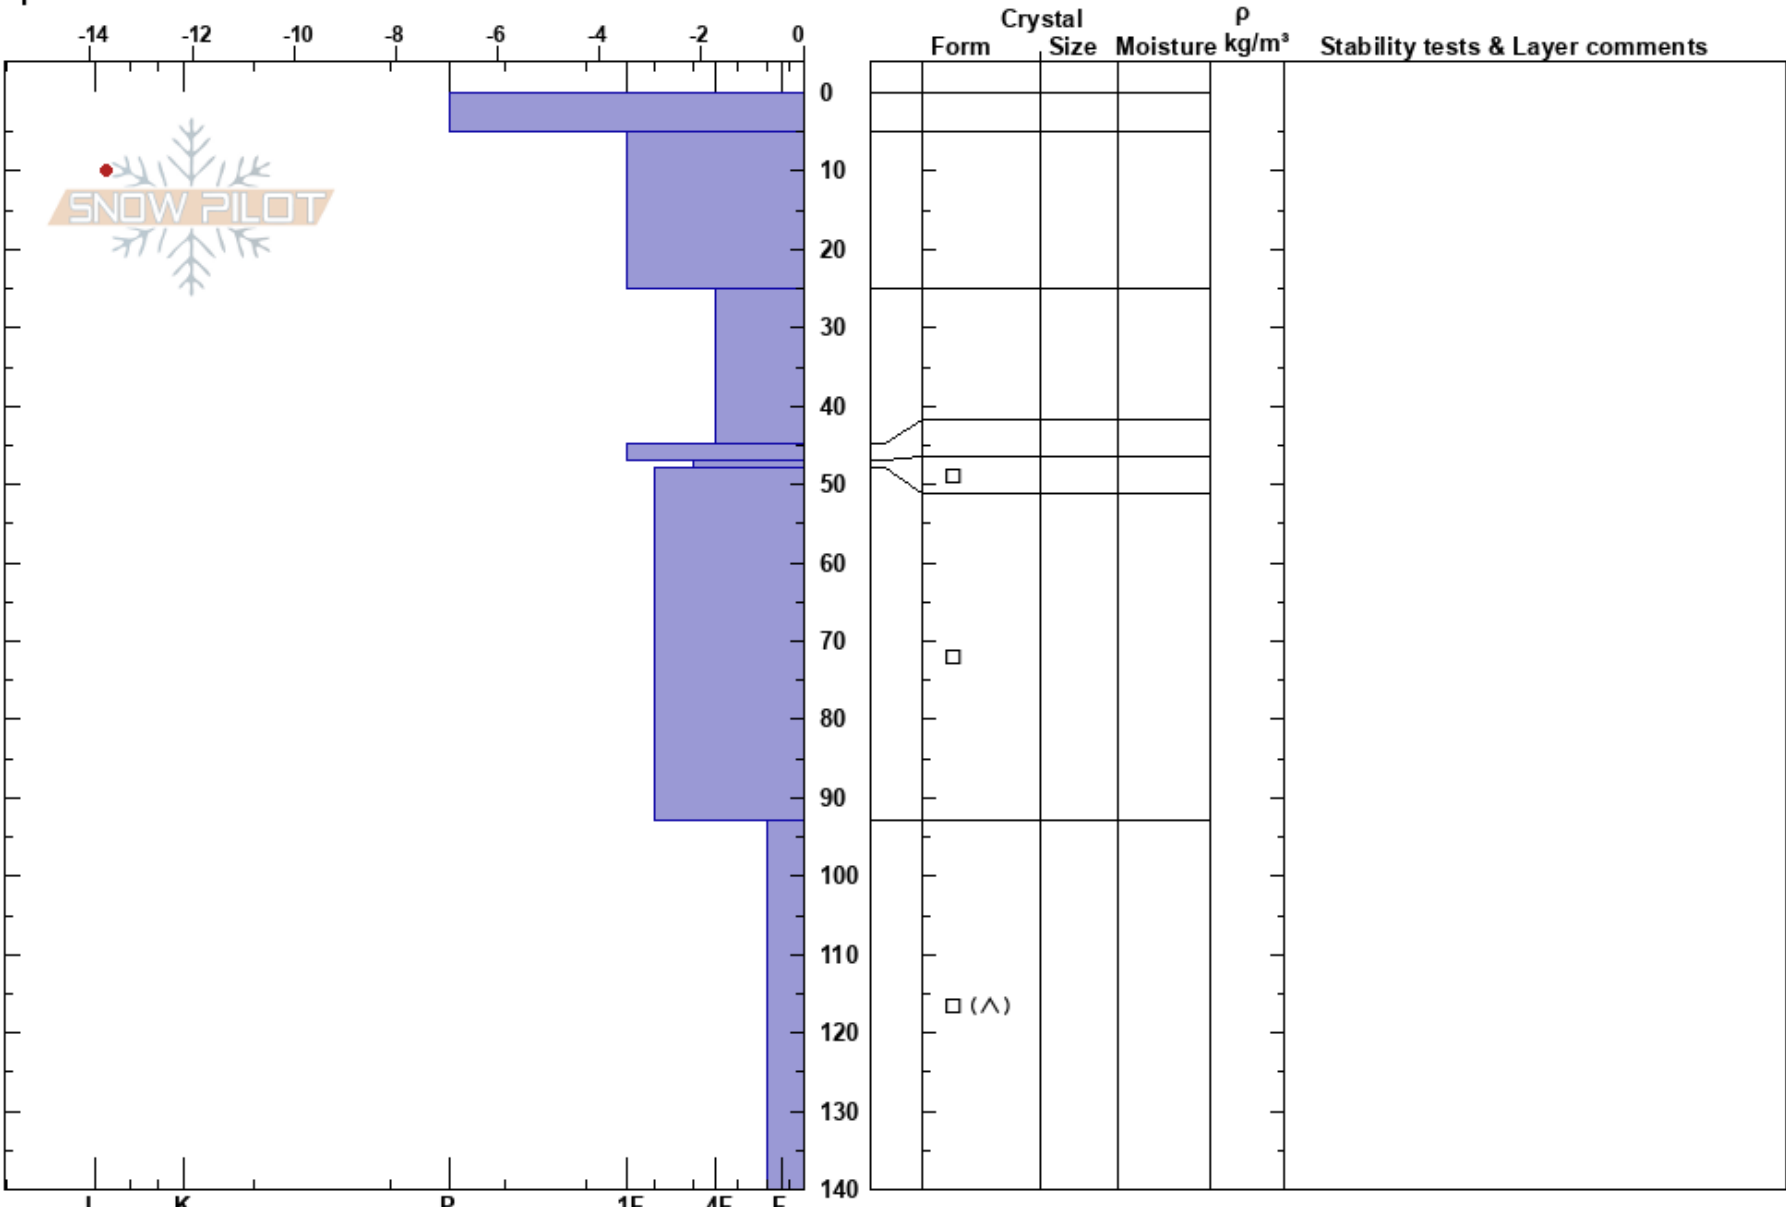

Head of Cirque Basin
 Canadian Rockies
 AB
 Elevation: 2375 m
 Aspect: S
 Specifics:

Jake Foster
 28/02/2019 - 12:40
 Co-ord: 51.70812N, -116.43969W
 Slope Angle: 22°
 Wind Loading:

Stability:
 Air Temperature: -11.1°C PF:65
 Sky Cover: CLR
 Precipitation: NO
 Wind: NE Moderate

Layer Notes:

Notes: Test Profile. Obj: Test S aspect for windsl and Jan 17th

Site char: Blank featured roll at TL ALP boundary. wind affected, open sky view, sun exposed. No obs on ground cover, suspect morainal gravel/rocks.