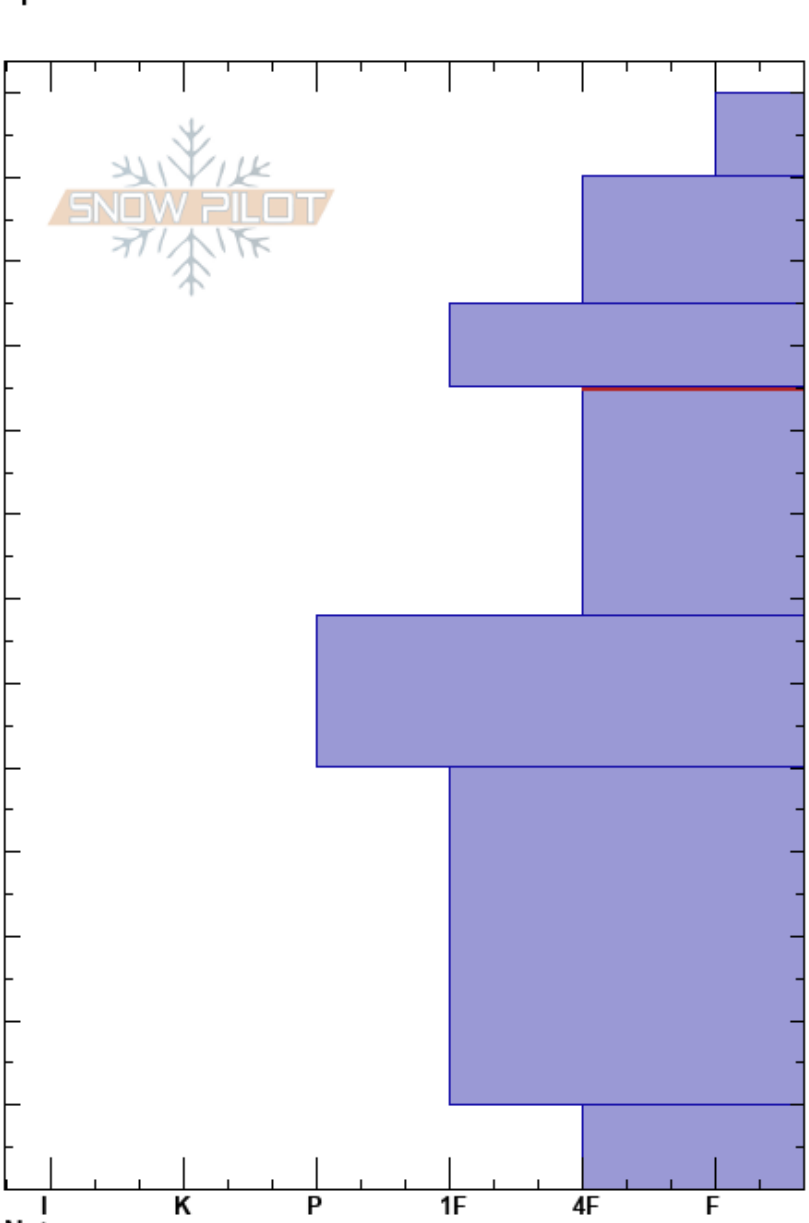

Ophir Pass Road, East
 San Juan Range
 CO
 Elevation: 11950 ft
 Aspect: 130°
 Specifics:

Jeff Davis
 01/26/2017 - 12:00pm
 Co-ord: 37.85981N, -107.74017W
 Slope Angle: 28°
 Wind Loading: previous

Stability:
 Air Temperature: -12°C
 Sky Cover: BKN
 Precipitation: NO
 Wind: NW Calm

HS:130
 PS: 40 95-68cm:Problematic layer

Crystal Form	Crystal Size	Moisture	ρ kg/m ³	Stability tests & Layer comments
+				
-				
•				
•				ECTN17 @95cm CT16, SC @95cm CT18, SC @95cm
•				
•				
□ (∧)	1-3			