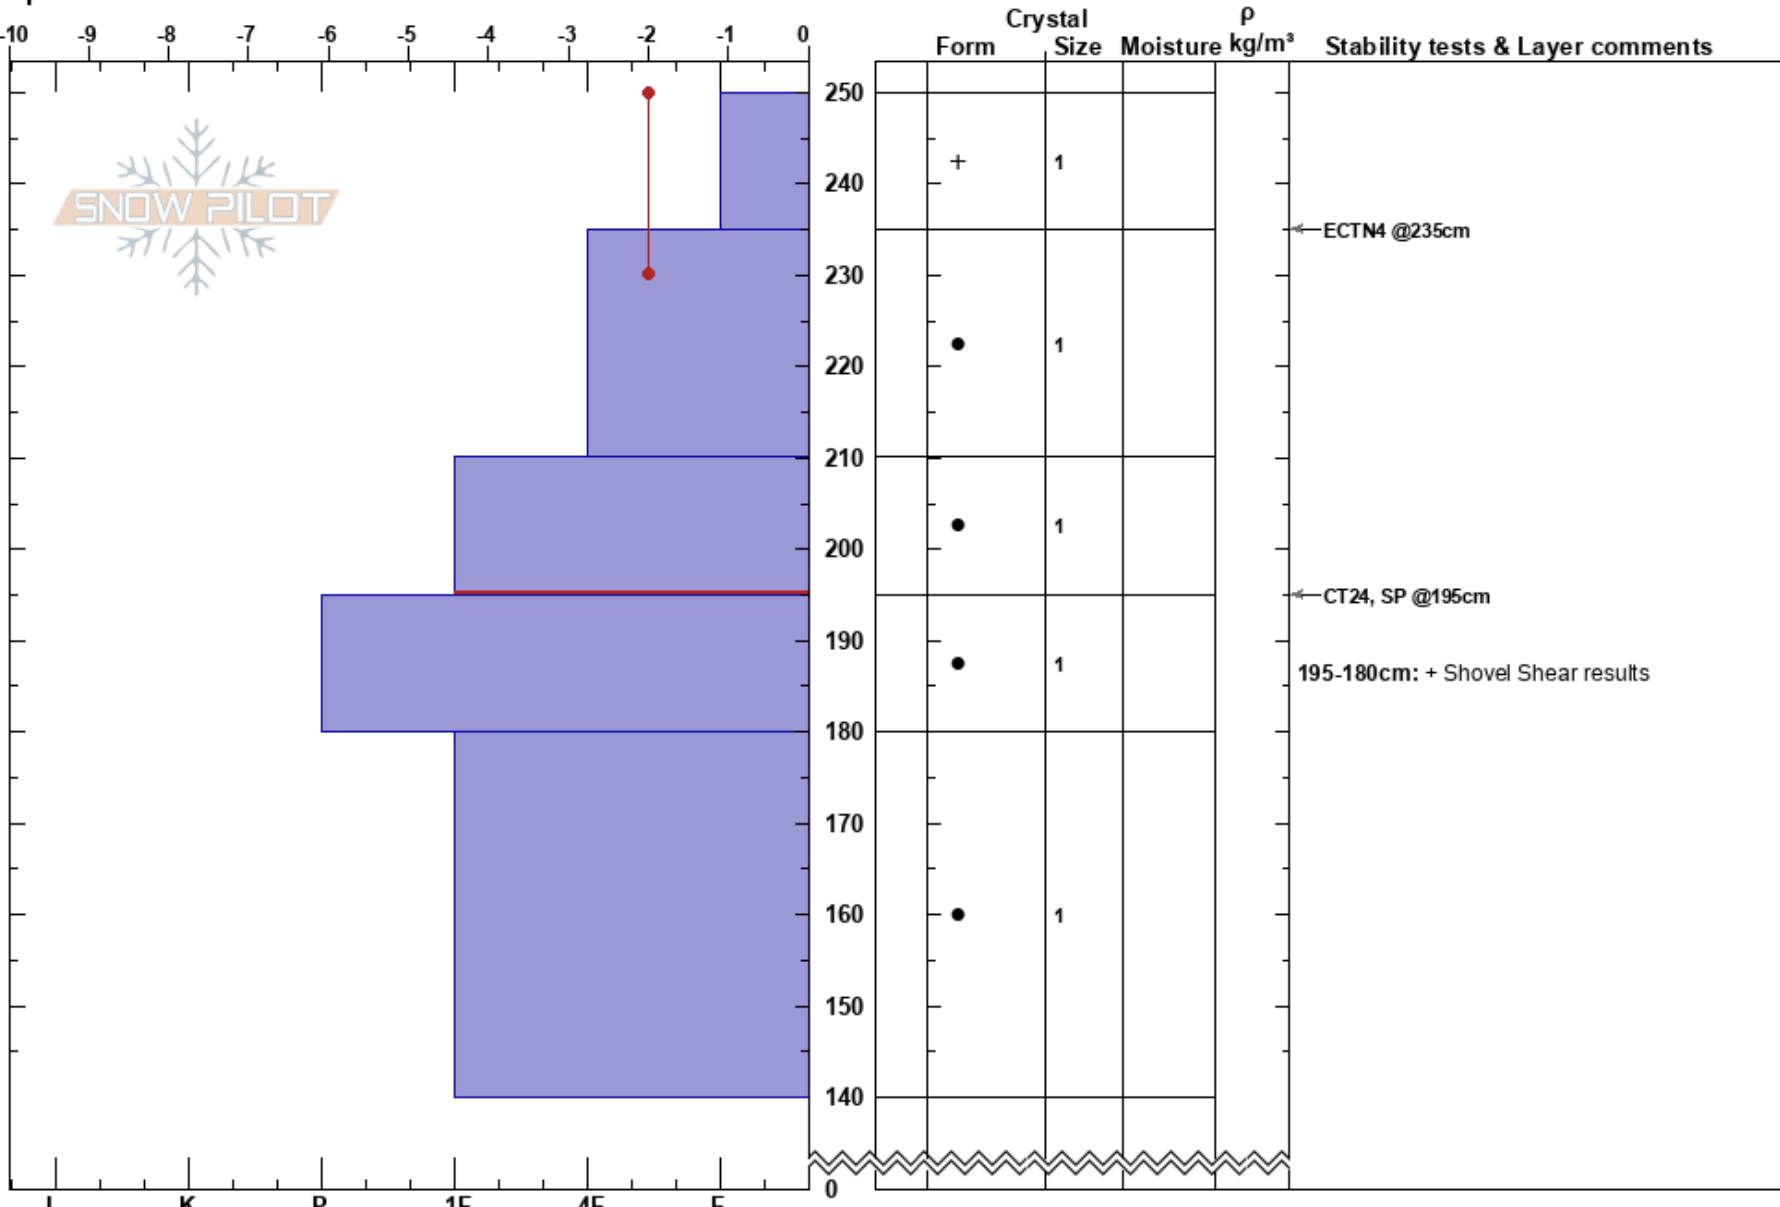

Levi's Pro 1 Pit
 Teton Range
 WY
 Elevation: 7690 ft
 Aspect: S
 Specifics:

Levi Dixel
 02/28/2019 - 3:00pm
 Co-ord:
 Slope Angle: 12°
 Wind Loading: yes

Stability:
 Air Temperature: -2°C
 Sky Cover: OVC
 Precipitation: S1
 Wind: SW Light Breeze

HS:250
 PF:67
 210-195cm: Problematic layer
 195-180cm: + Shovel Shear results

Notes: Graupel was falling most of the afternoon.