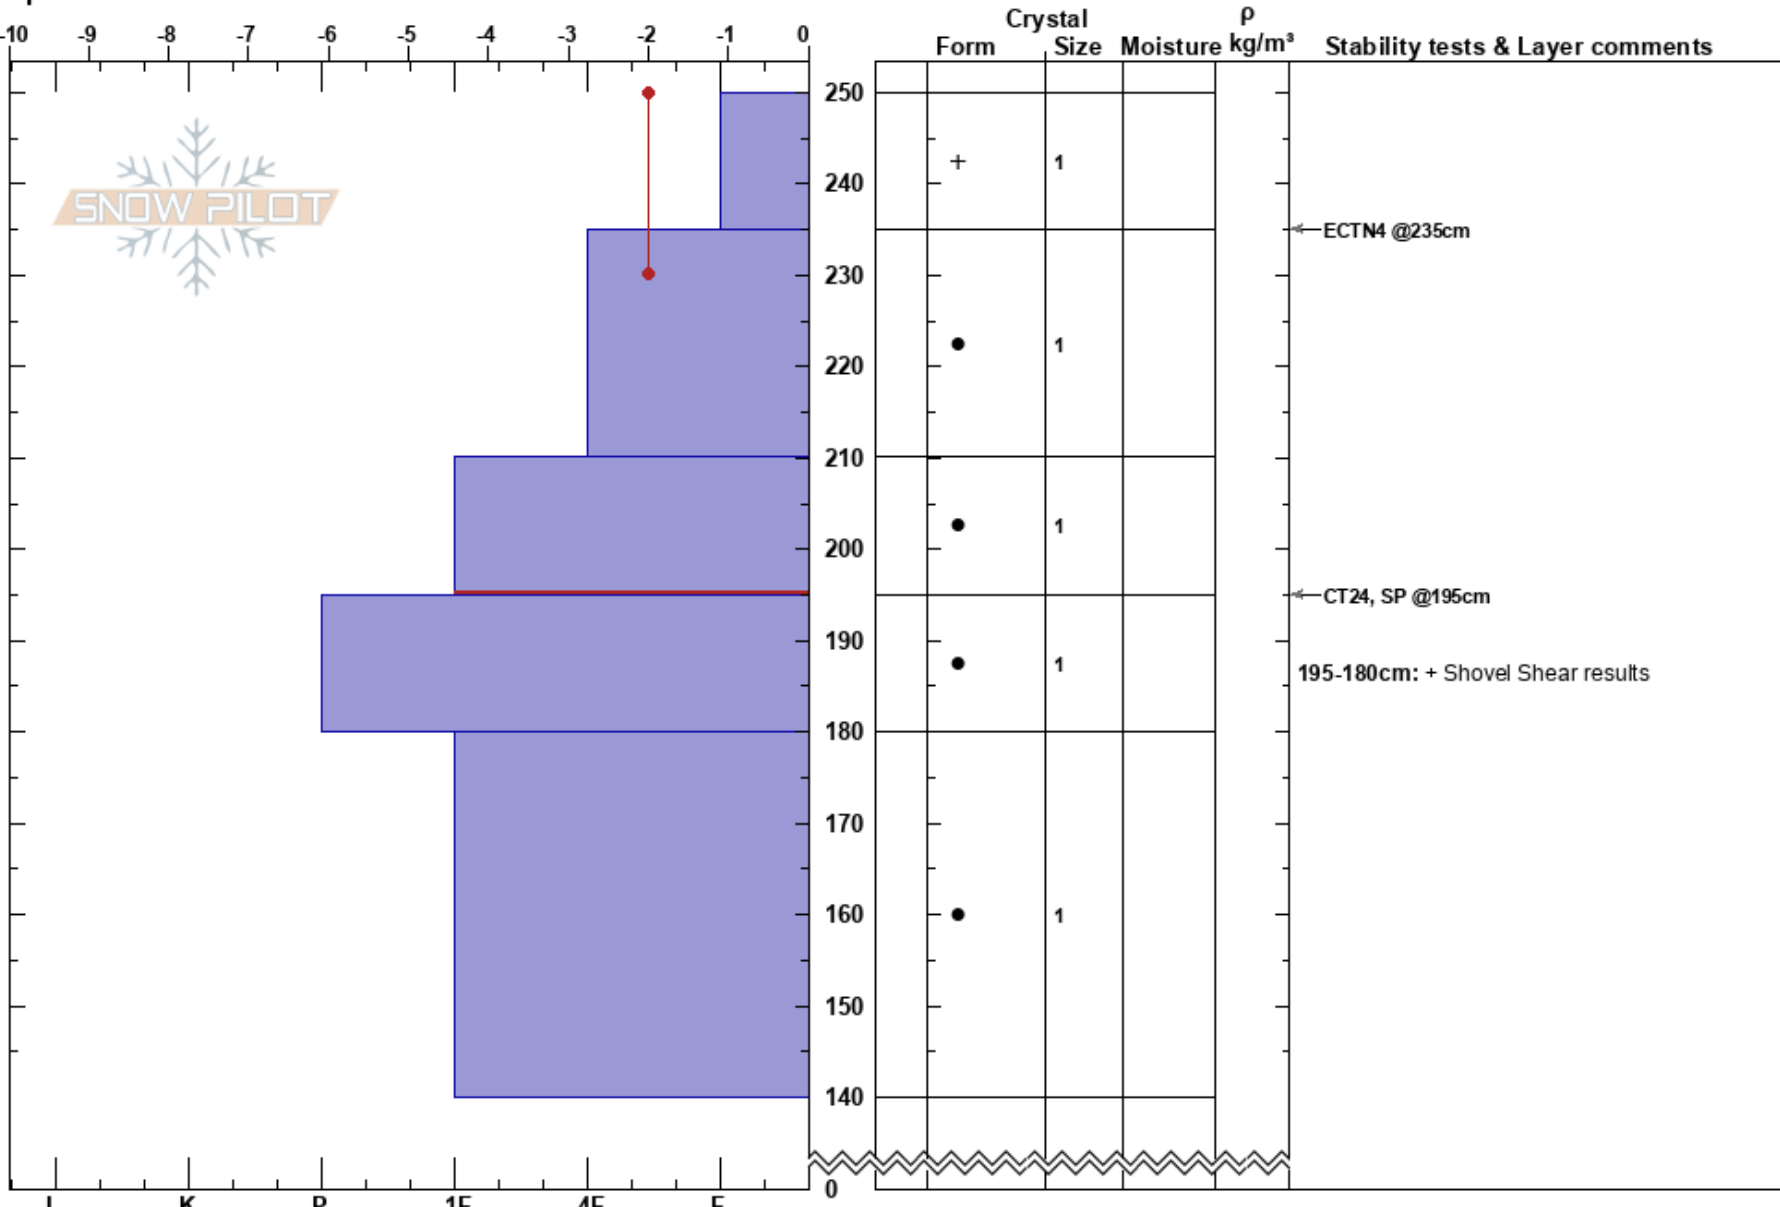

Levi's Pro 1 Pit  
 Teton Range  
 WY  
 Elevation: 7690 ft  
 Aspect: S  
 Specifics:

Levi Dixel  
 02/28/2019 - 3:00pm  
 Co-ord:  
 Slope Angle: 12°  
 Wind Loading: yes

Stability:  
 Air Temperature: -2°C  
 Sky Cover: OVC  
 Precipitation: S1  
 Wind: SW Light Breeze

HS:250  
 PF:67  
 210-195cm: Problematic layer  
 195-180cm: + Shovel Shear results

Notes: Graupel was falling most of the afternoon.