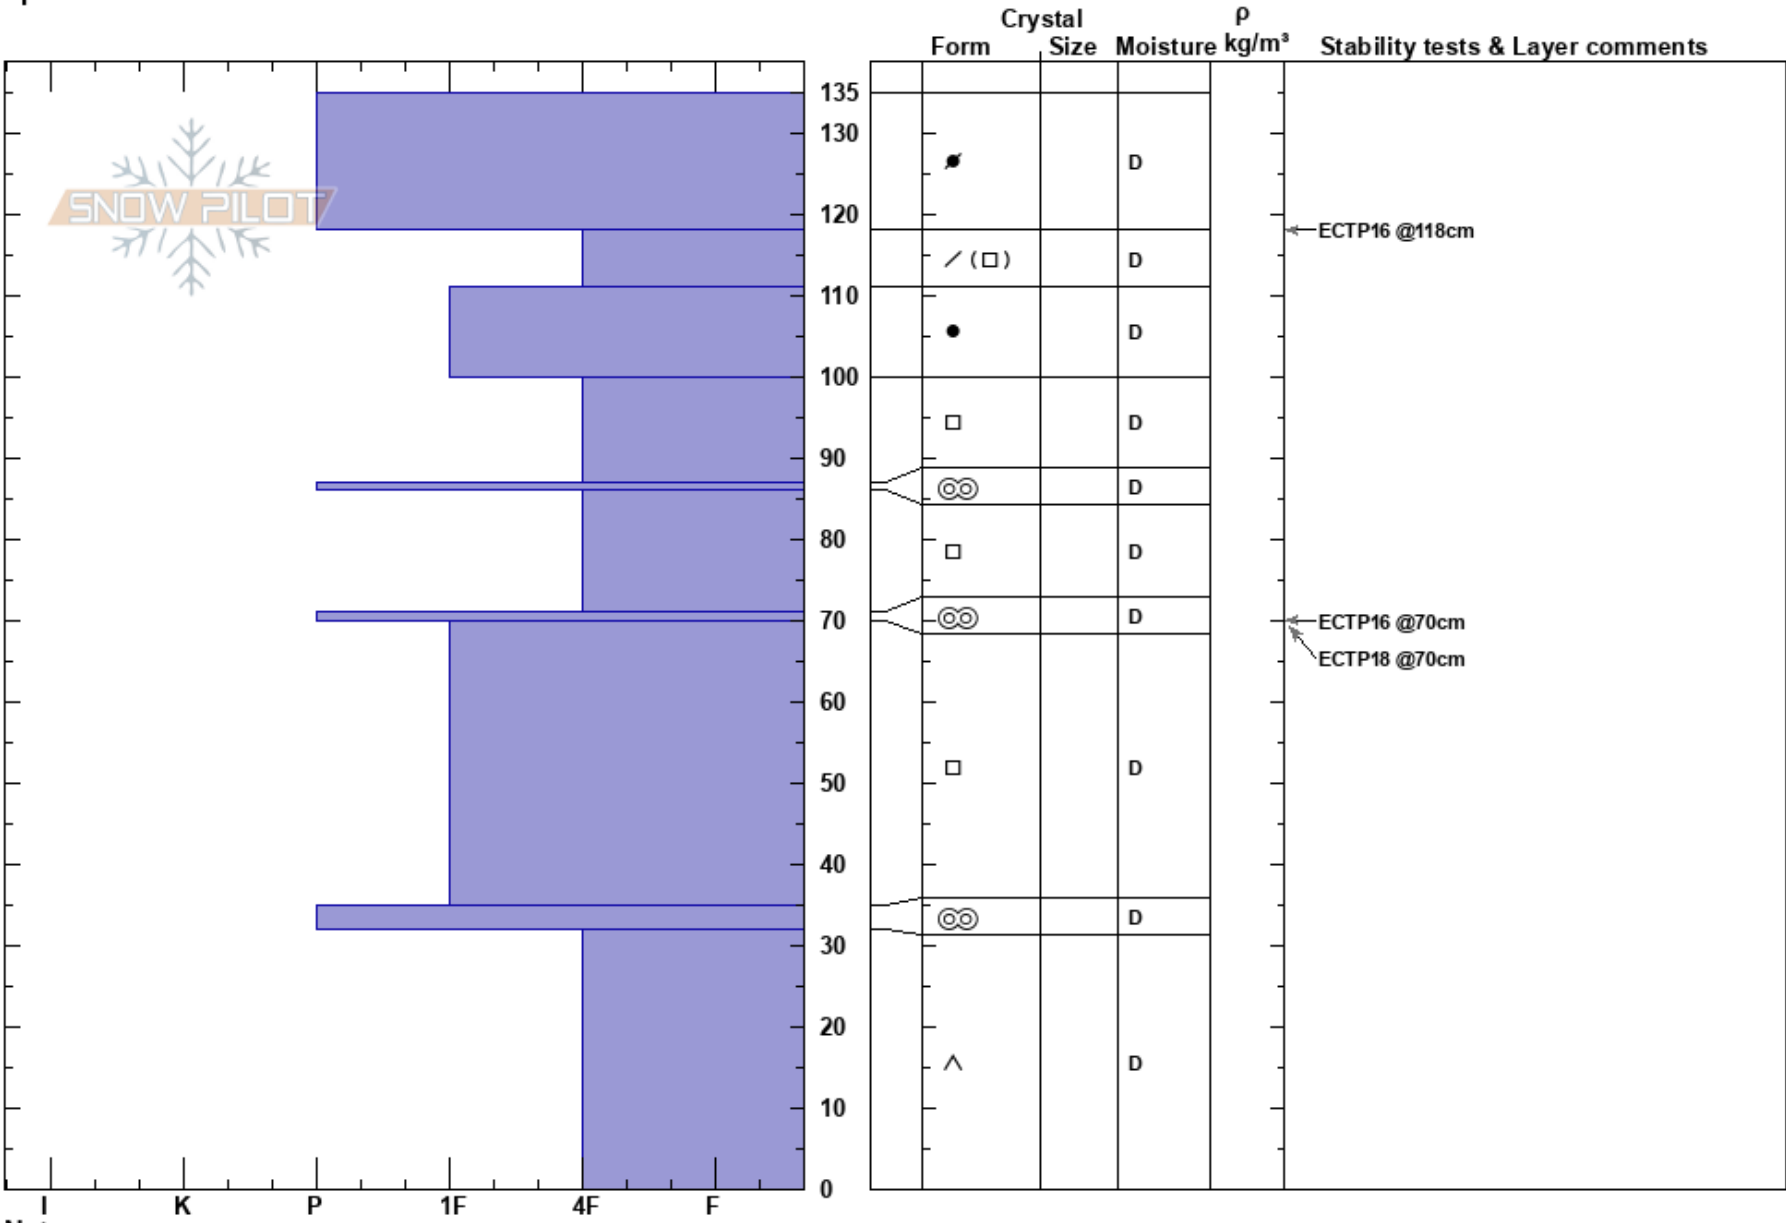

190228 Black Widow
 Vail/Summit County
 CO
Elevation: 12126 ft
Aspect: S
Specifics:

Ryan Zarter
 02/28/2019 - 11:45am
Co-ord: 39.64827N, -105.88102W
Slope Angle: 35°
Wind Loading: yes

Stability:
Air Temperature: -4.5°C
Sky Cover: BKN
Precipitation: NO
Wind: W Moderate

HS: 135

Layer Notes:

Notes: