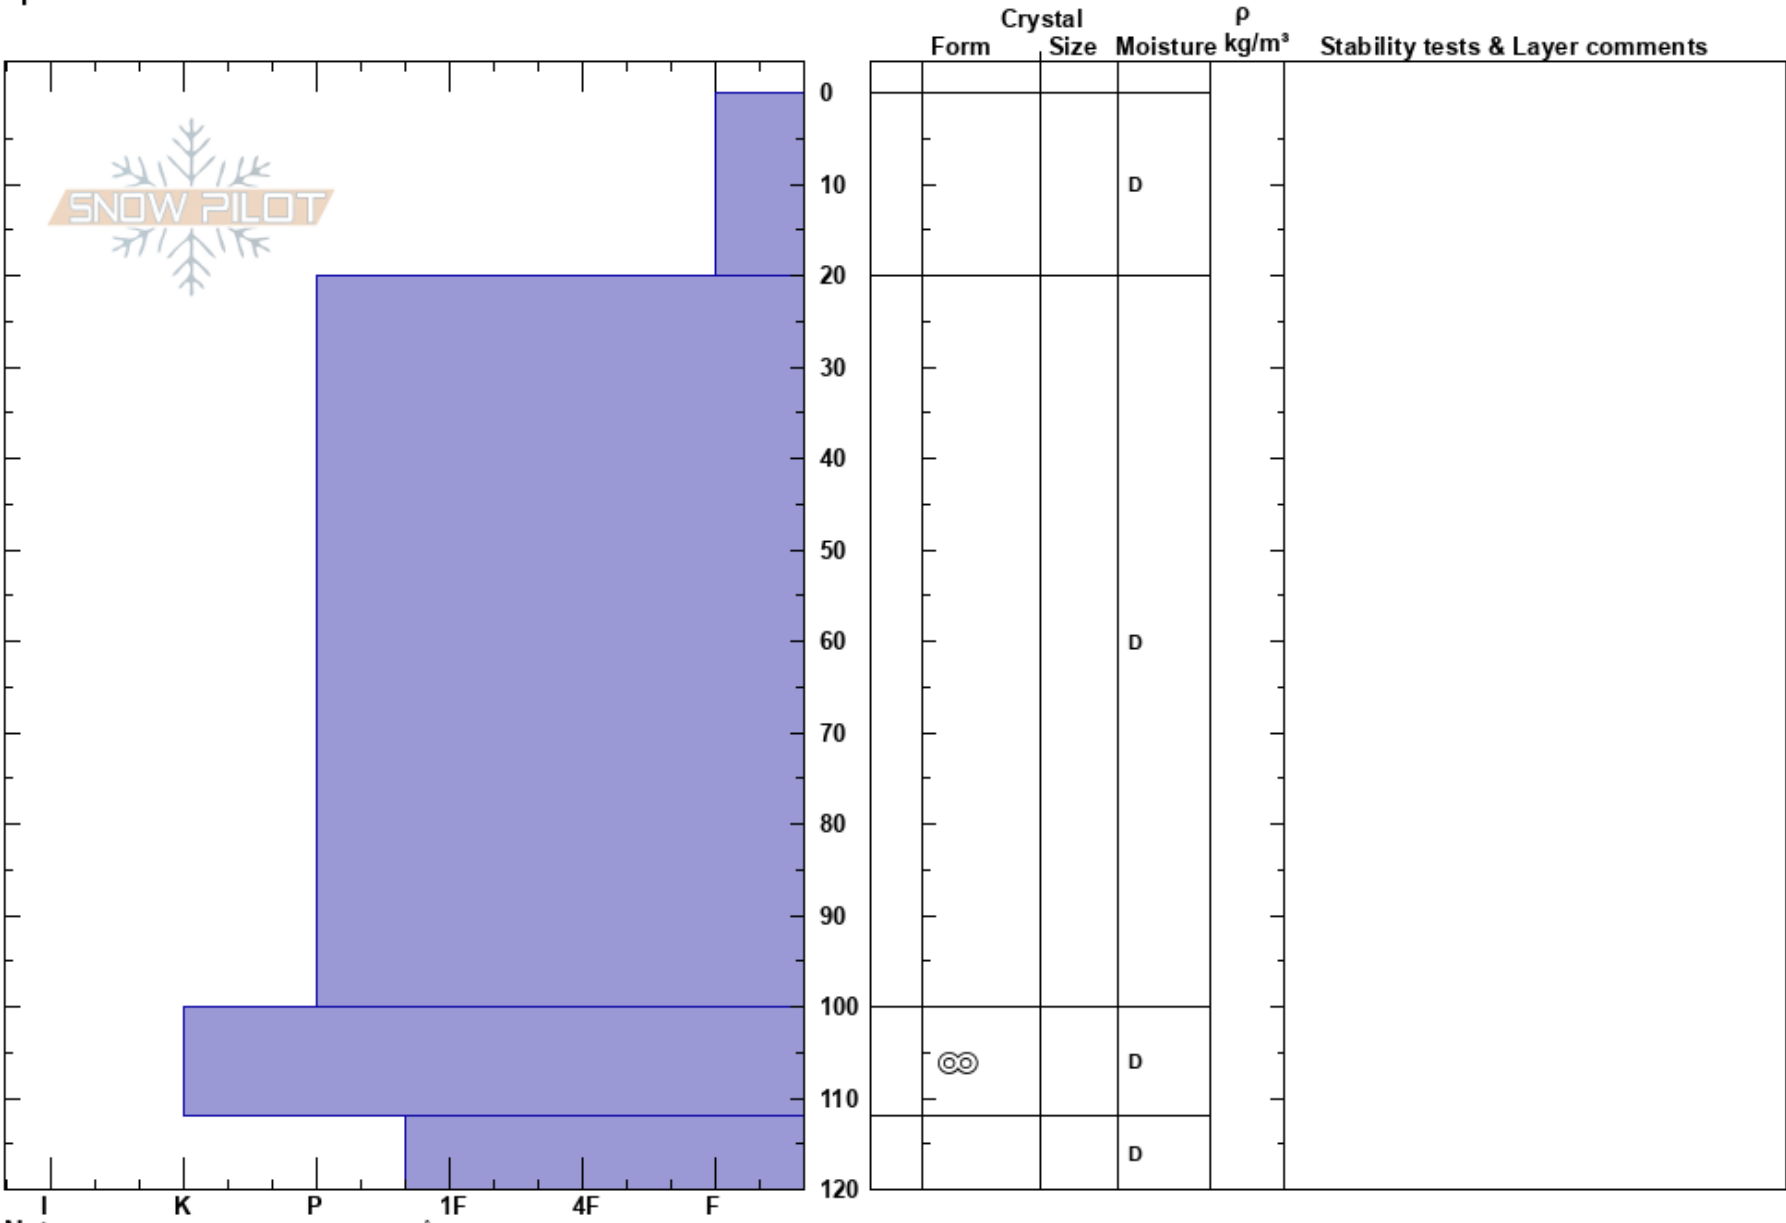

Jökelsbäcken ryggen
 Kebnekaise
 Sweden
Elevation: 1340 m
Aspect:
Specifics:

Jenny Råghall
 28/02/2019 - 09:30
Co-ord:
Slope Angle:
Wind Loading:

Stability:
Air Temperature:
Sky Cover:
Precipitation:
Wind:

Layer Notes:

Notes: Objectives: kolla om 24 feb Mfcr återfrusit