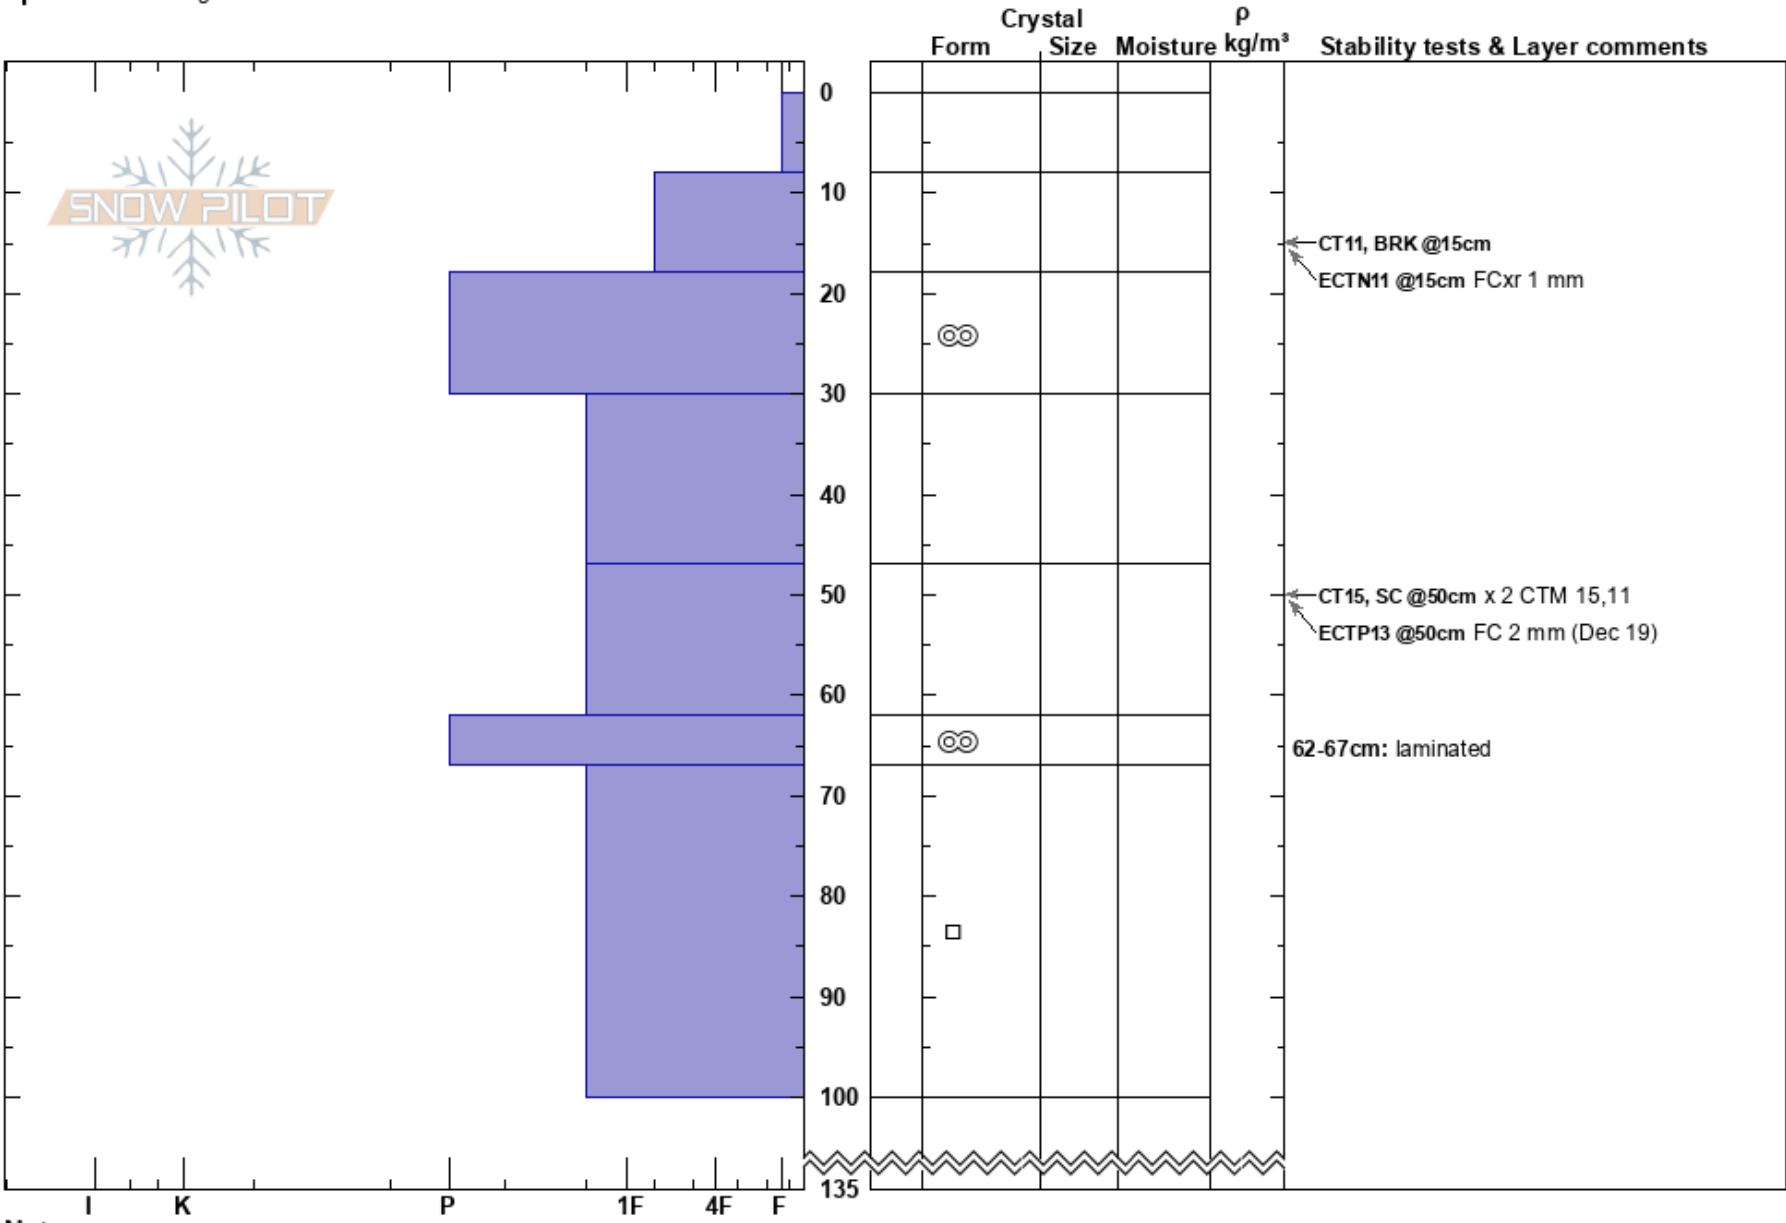

Flight 5
 Canadian Rockies
 AB
 Elevation: 2440 m
 Aspect: SE
 Specifics: Pit dug in a Ski Area

Steve Conger
 21/01/2017 - 14:00
 Co-ord:
 Slope Angle: 28°
 Wind Loading: previous

Stability:
 Air Temperature: -4.5°C
 Sky Cover: CLR
 Precipitation: NO
 Wind: Calm

HS:135
 Layer Notes:
 62-67cm: laminated

Notes: CAA-ITP Level 2 Mod 2 field observation (3 profiles in this immediate area to investigate MFcr that had repeated twice)