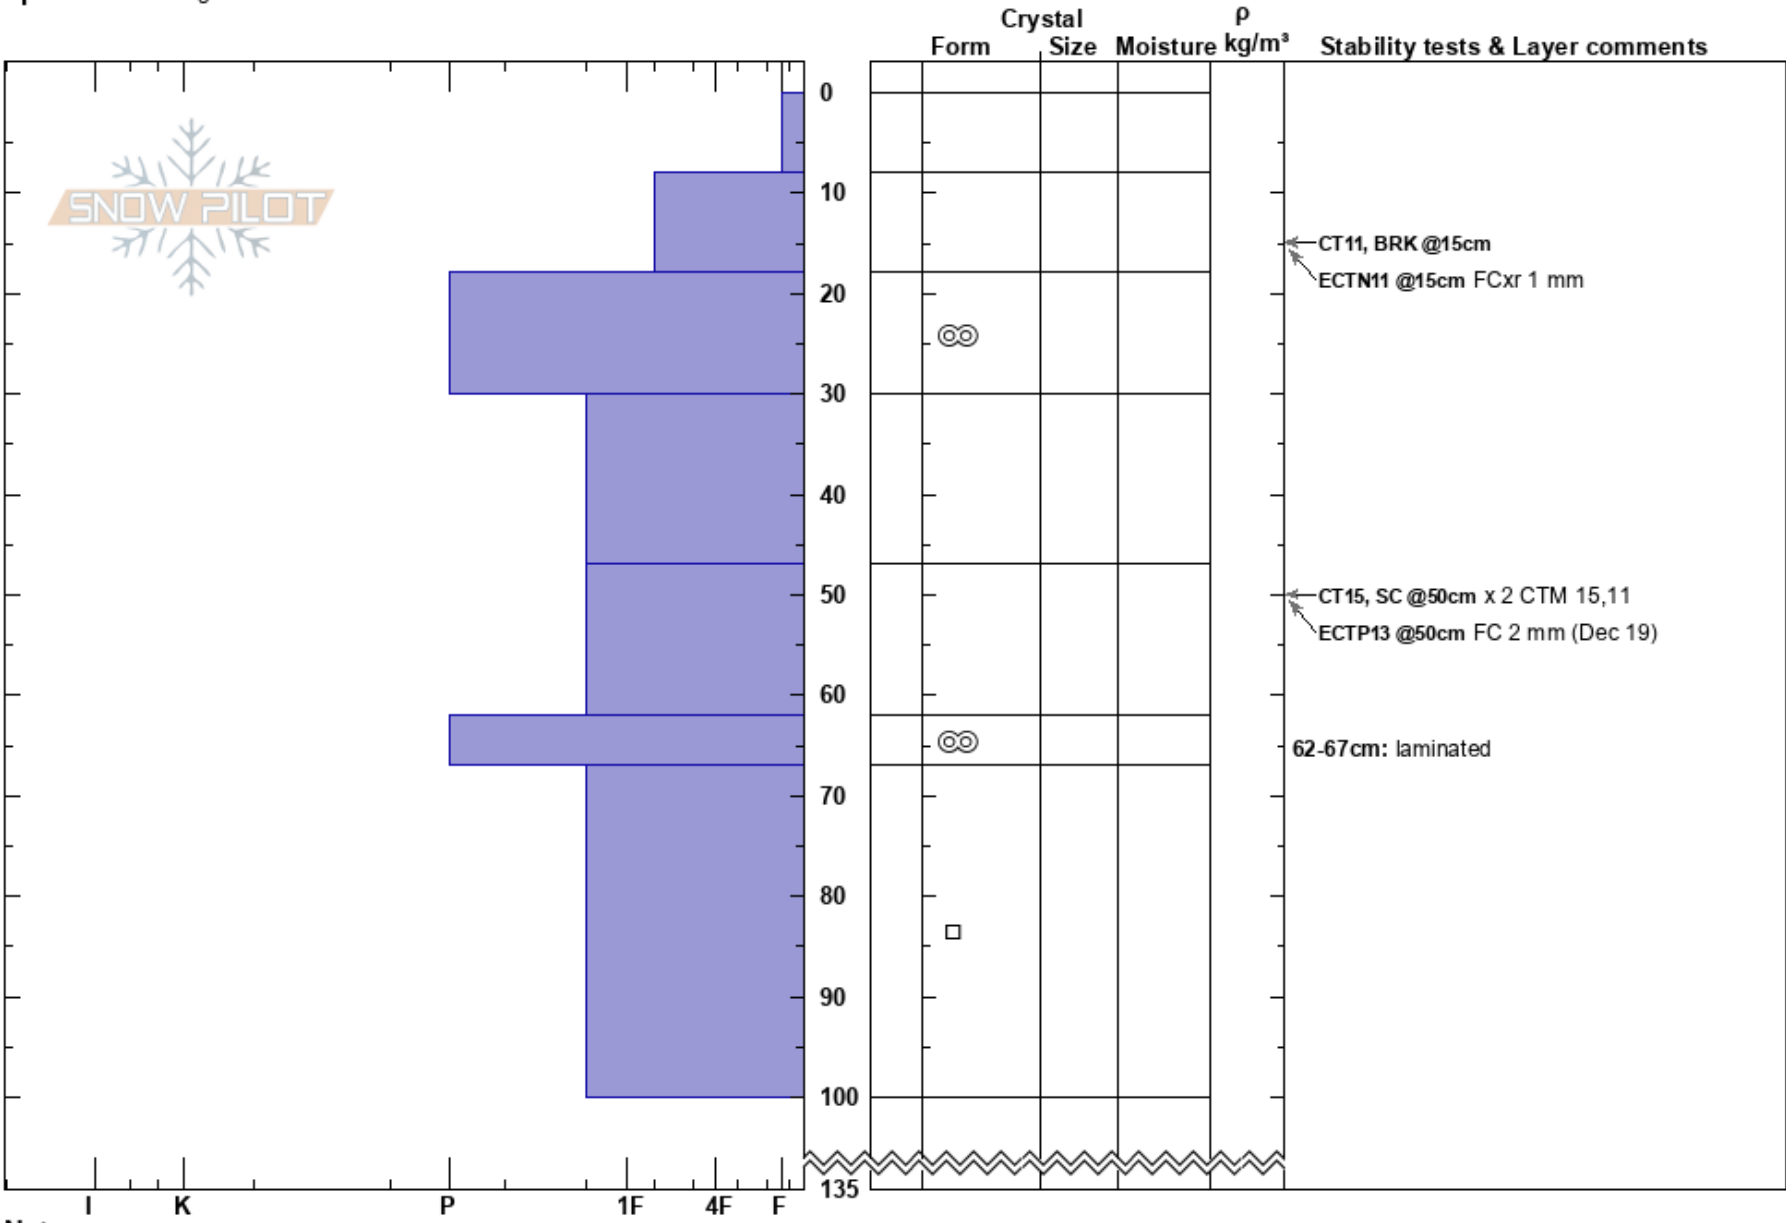

Flight 5  
 Canadian Rockies  
 AB  
 Elevation: 2440 m  
 Aspect: SE  
 Specifics: Pit dug in a Ski Area

Steve Conger  
 21/01/2017 - 14:00  
 Co-ord:  
 Slope Angle: 28°  
 Wind Loading: previous

Stability:  
 Air Temperature: -4.5°C  
 Sky Cover: CLR  
 Precipitation: NO  
 Wind: Calm

HS:135  
 Layer Notes:  
 62-67cm: laminated

Notes: CAA-ITP Level 2 Mod 2 field observation (3 profiles in this immediate area to investigate MFcr that had repeated twice)