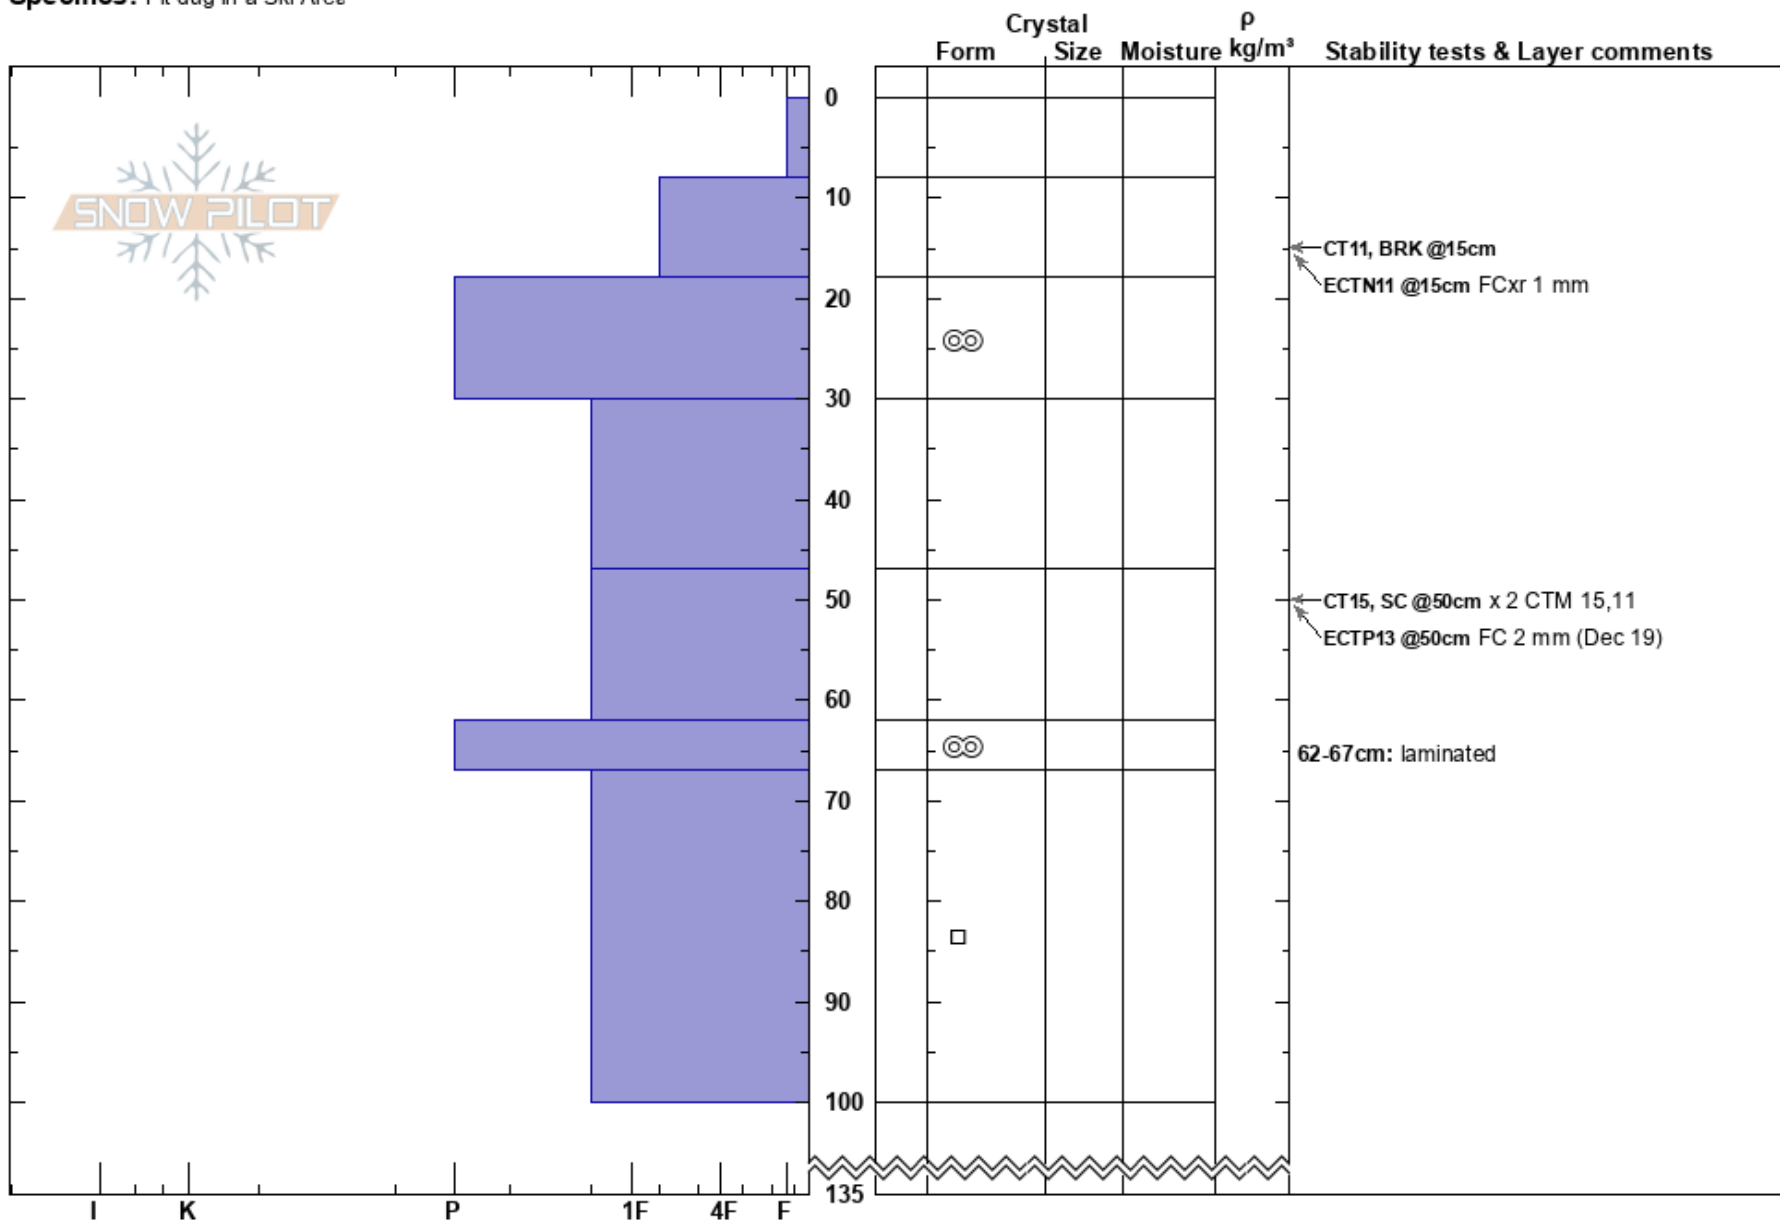

Flight 5  
 Canadian Rockies  
 AB  
 Elevation: 2440 m  
 Aspect: SE  
 Specifics: Pit dug in a Ski Area

Steve Conger  
 21/01/2017 - 14:00  
 Co-ord:  
 Slope Angle: 28°  
 Wind Loading: previous

Stability:  
 Air Temperature: -4.5°C  
 Sky Cover: CLR  
 Precipitation: NO  
 Wind: Calm

HS:135  
 Layer Notes:  
 62-67cm: laminated

Notes: CAA-ITP Level 2 Mod 2 field observation (3 profiles in this immediate area to investigate MFcr that had repeated twice)