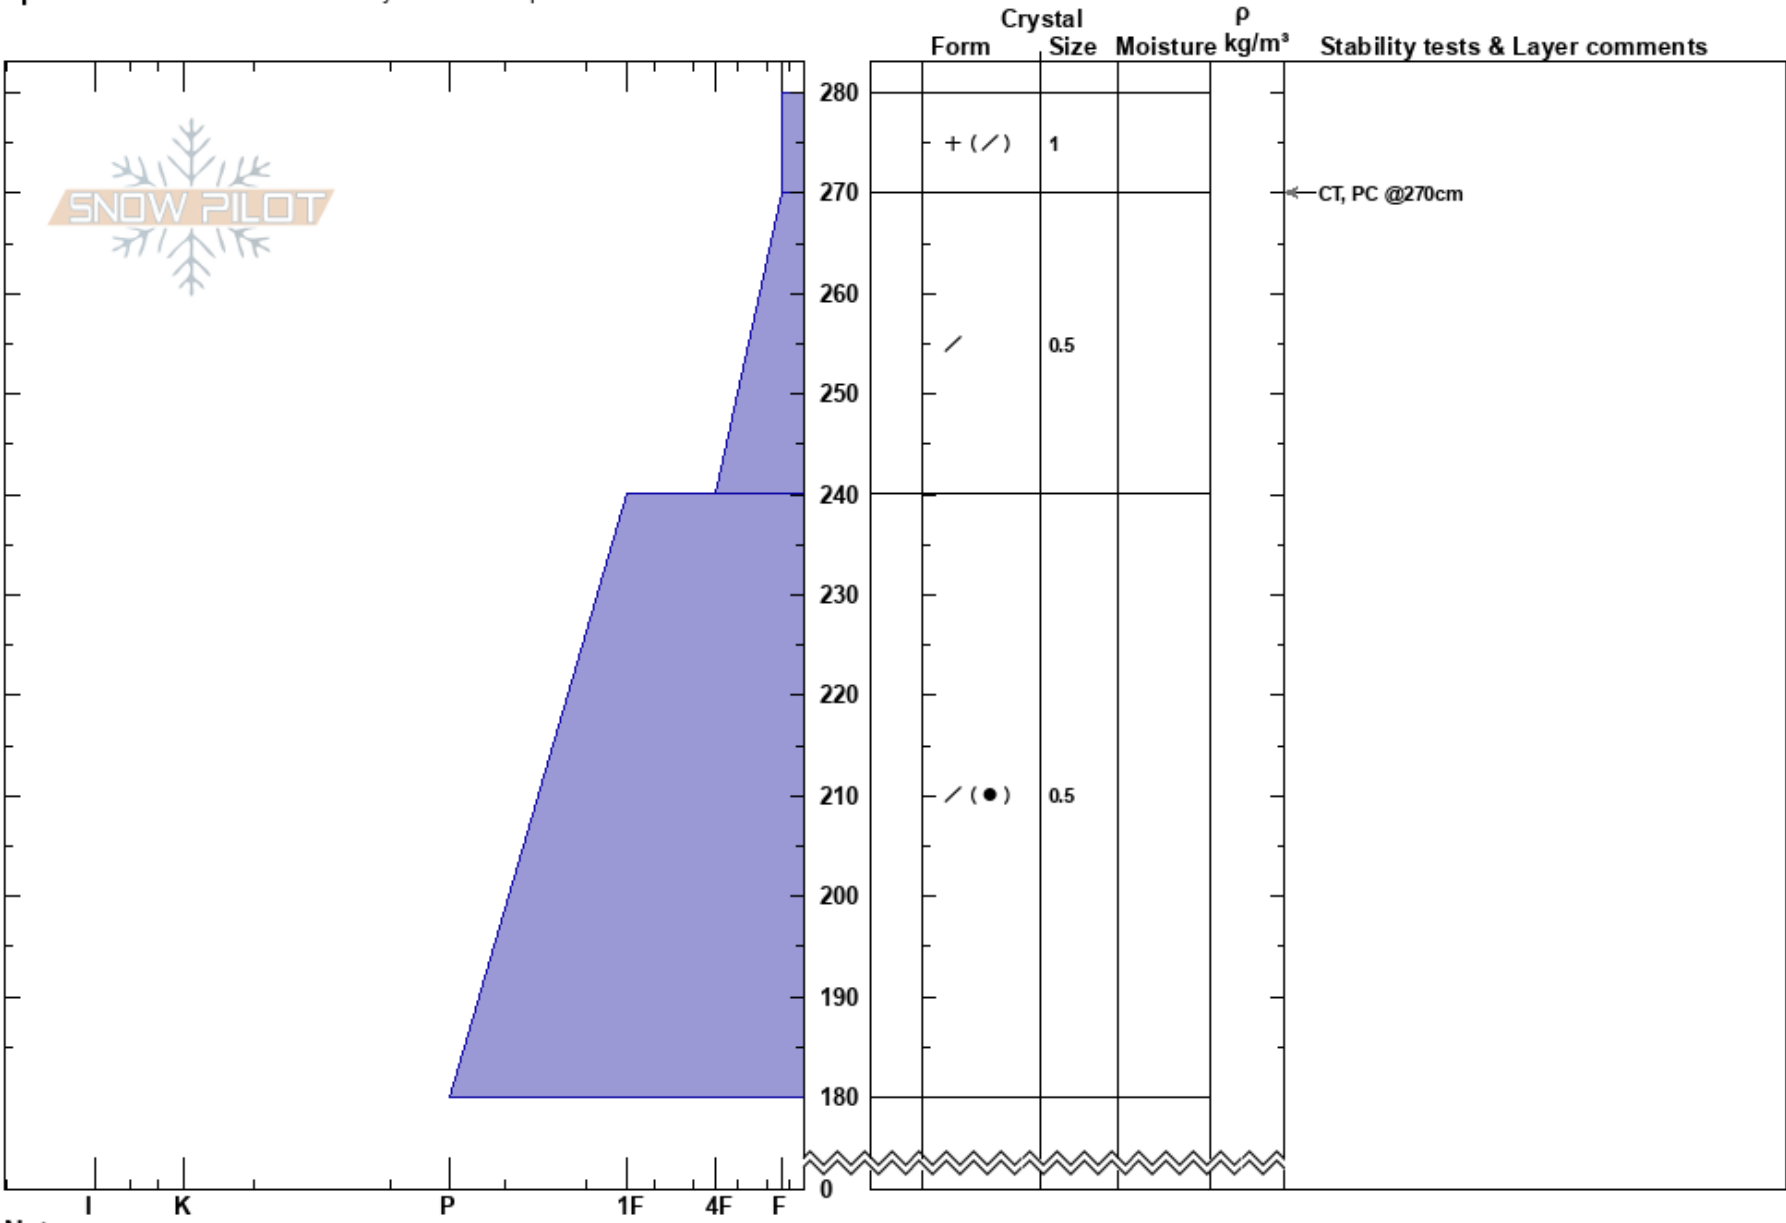

Punisher Saddle
 Central Sierra
 CA
Elevation: 7600 ft
Aspect: N
Specifics: Recent avalanche activity on similar slopes

Travis Feist
 01/26/2017 - 11:00am
Co-ord: 38.83997N, -120.05041W
Slope Angle: 10°
Wind Loading: no

Stability:
Air Temperature: HS:280
Sky Cover: BKN
Precipitation: NO
Wind: NE Light Breeze
PF:40
Layer Notes:

Notes: