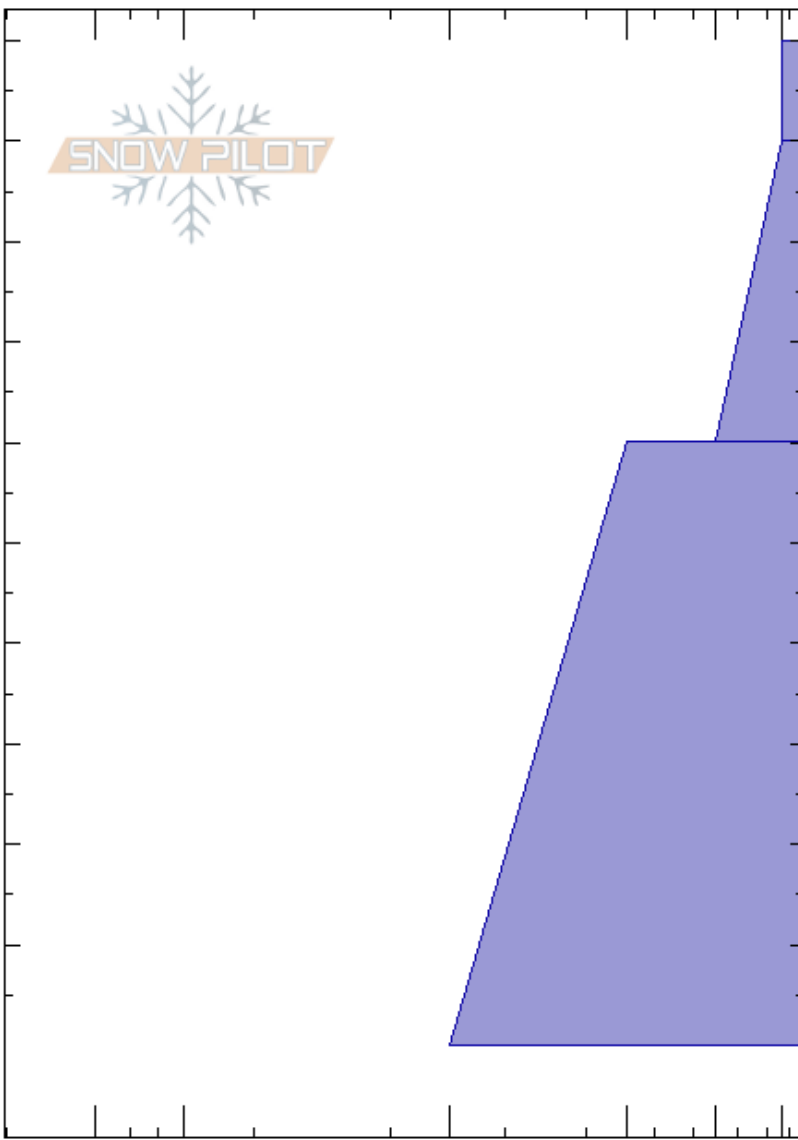

PF:40

CA

Co-ord: 38.83997N, -120.05041W

Sky Cover: BKN

Elevation: 7600 ft

Slope Angle: 10°

Precipitation: NO

Aspect: N

Wind Loading: no

Wind: NE Light Breeze

Specifics: Recent avalanche activity on similar slopes

Crystal Form	Crystal Size	Moisture	ρ kg/m ³	Stability tests & Layer comments
+ (/)	1			
/	0.5			← CT, PC @270cm
/ (●)	0.5			