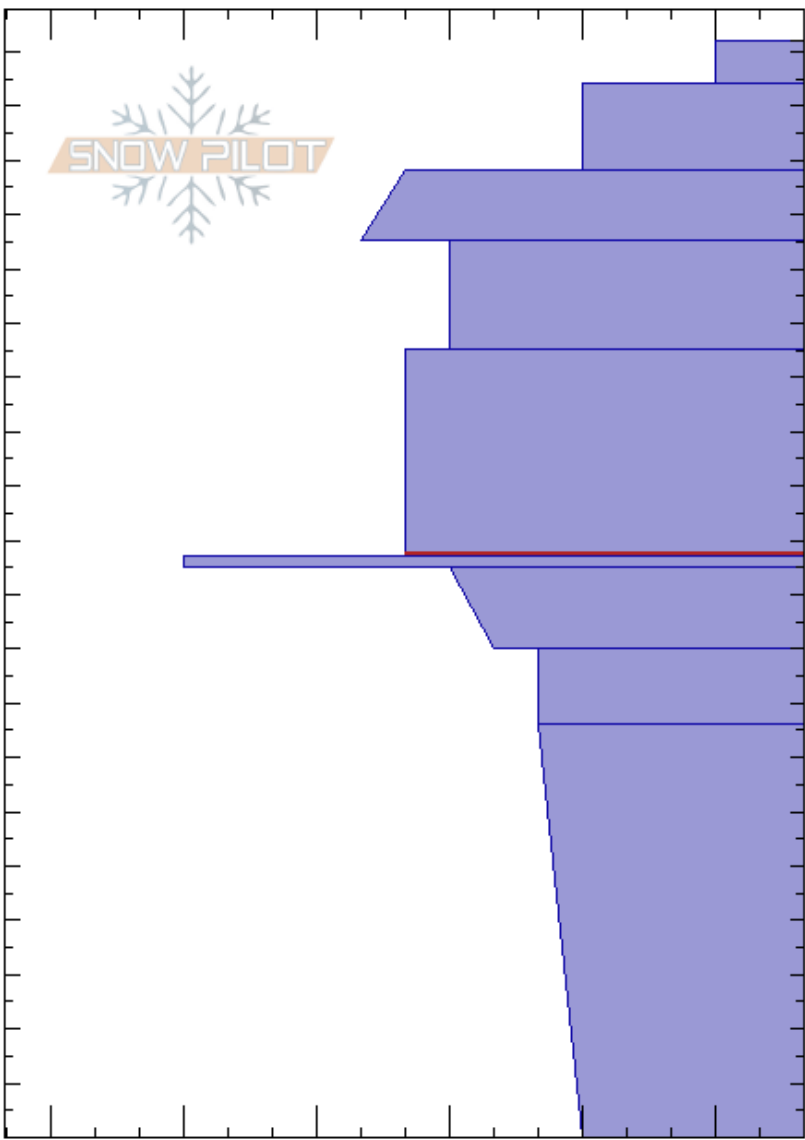

Maid of the Mist  
 Gallatin Range-N  
 MT  
**Elevation:**  
**Aspect:** SE  
**Specifics:** Ski tracks on slope; We skied slope

Erich Schreier  
 02/24/2019 - 1:00pm  
**Co-ord:** 45.41675N, -110.97953W  
**Slope Angle:** 26°  
**Wind Loading:** yes

**Stability:**  
**Air Temperature:**  
**Sky Cover:** OVC  
**Precipitation:** S2  
**Wind:** N Moderate

**HS:**202  
**Layer Notes:**  
 145-107cm:Problematic layer

Depth (cm)	Crystal		Moisture	$\rho$ kg/m <sup>3</sup>	Stability tests & Layer comments
	Form	Size			
202					
190					
180					
170					
160					
150					
140					
130					← CT26, Q2 @130cm
120					
110					
100					
90					
80					
70					
60					
50					
40					
30					
20					
10					
0					