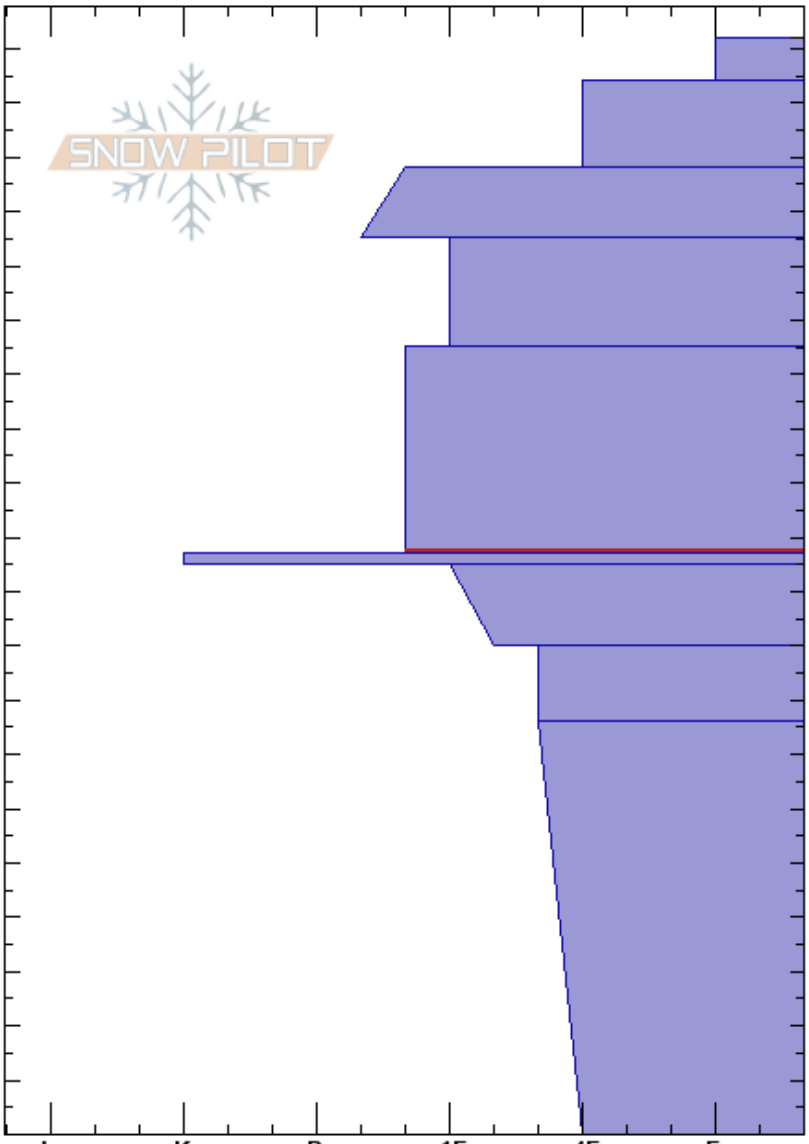

Maid of the Mist  
 Gallatin Range-N  
 MT  
**Elevation:**  
**Aspect:** SE  
**Specifics:** Ski tracks on slope; We skied slope

Erich Schreier  
 02/24/2019 - 1:00pm  
**Co-ord:** 45.41675N, -110.97953W  
**Slope Angle:** 26°  
**Wind Loading:** yes

**Stability:**  
**Air Temperature:**  
**Sky Cover:** OVC  
**Precipitation:** S2  
**Wind:** N Moderate

**HS:**202 **Layer Notes:**  
 145-107cm:Problematic layer

Depth (cm)	Crystal		Moisture	$\rho$ kg/m <sup>3</sup>	Stability tests & Layer comments
	Form	Size			
202					
190					
180					
170					
160					
150					
140					
130					← CT26, Q2 @130cm
120					
110					
100					
90					
80					
70					
60					
50					
40					
30					
20					
10					
0					