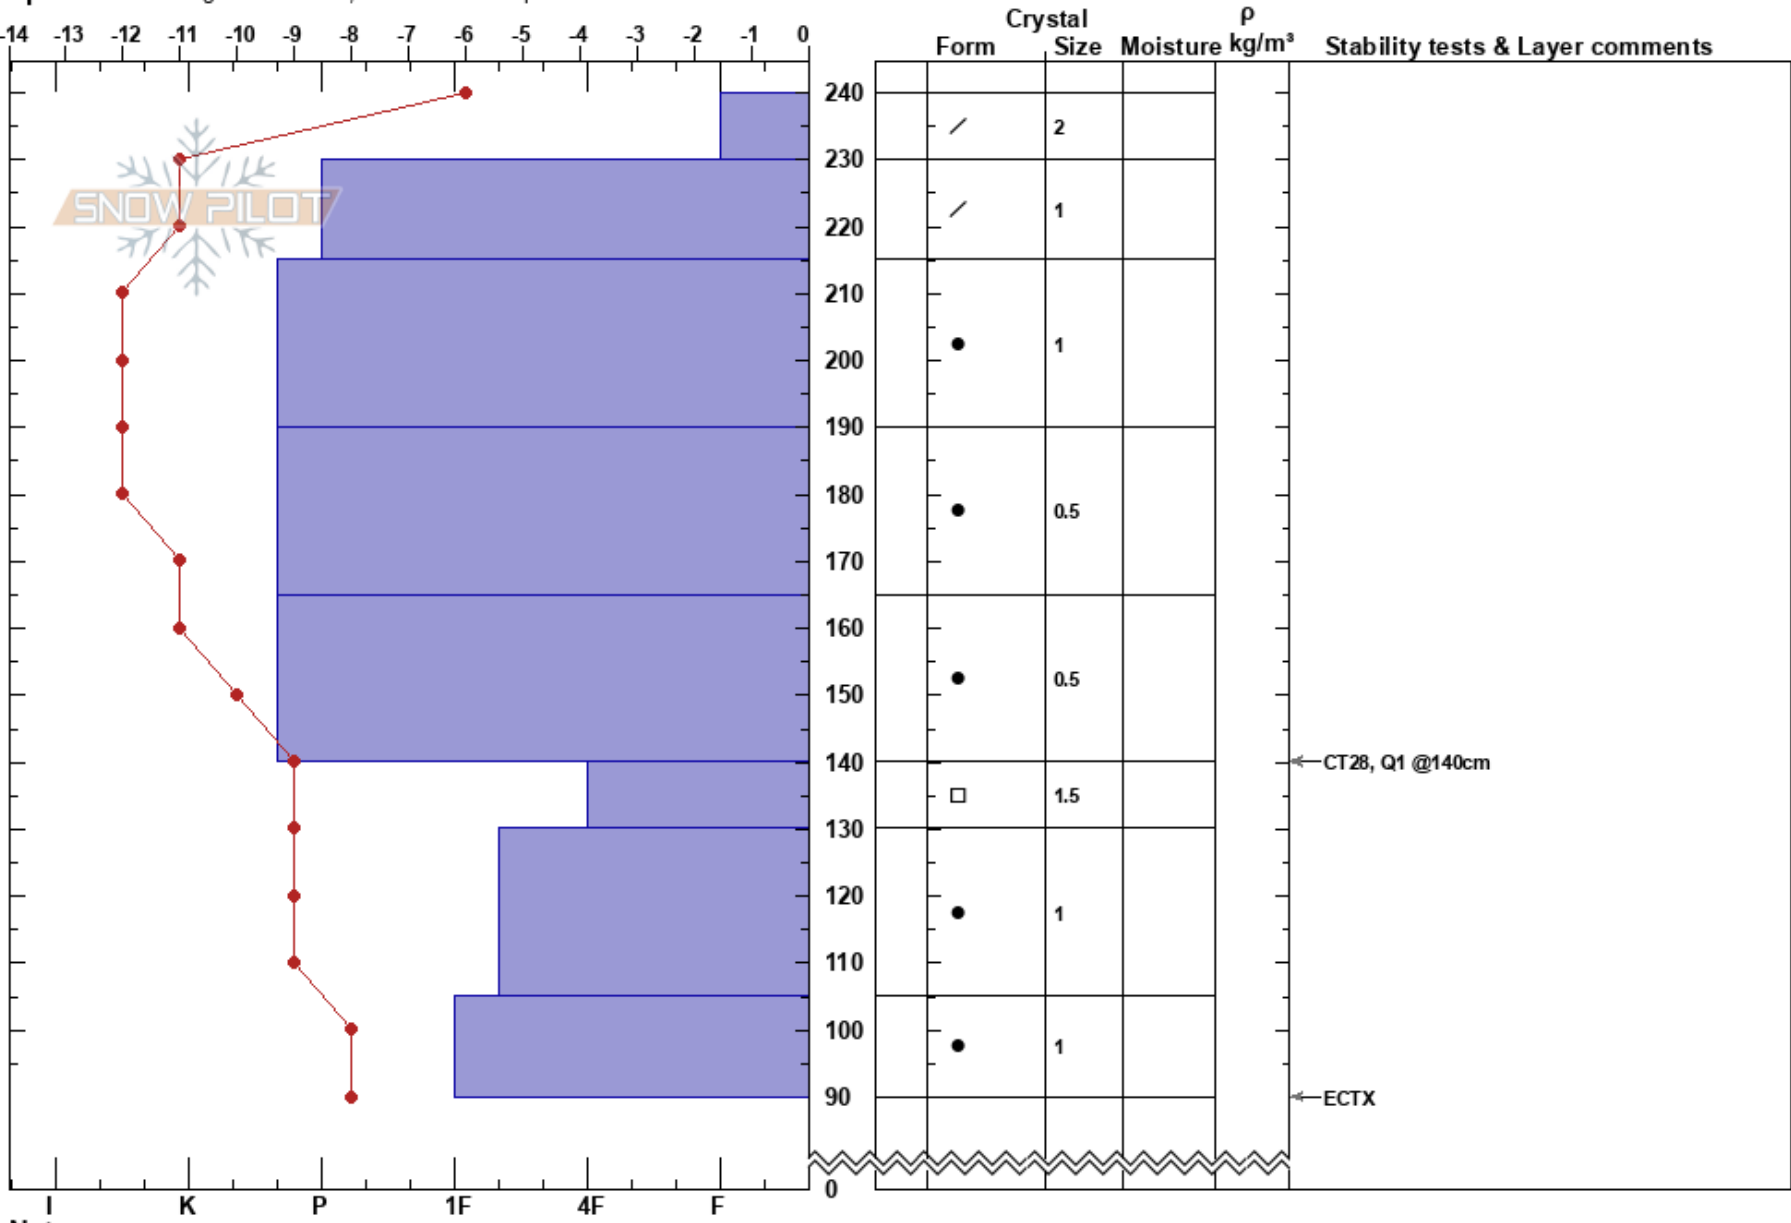

High Alpine Closure
 Aspen Snowmass
 CO
Elevation: 10500 ft
Aspect: N
Specifics: Pit dug in a Ski Area; Ski tracks on slope

Andy Fisher
 02/27/2019 - 1:00pm
Co-ord:
Slope Angle: 22°
Wind Loading: previous

Stability: Fair
Air Temperature: -4°C
Sky Cover: SCT
Precipitation: NO
Wind: SW Moderate
HS:240
PF:20
Layer Notes: 140-130cm:Problematic layer

Notes: