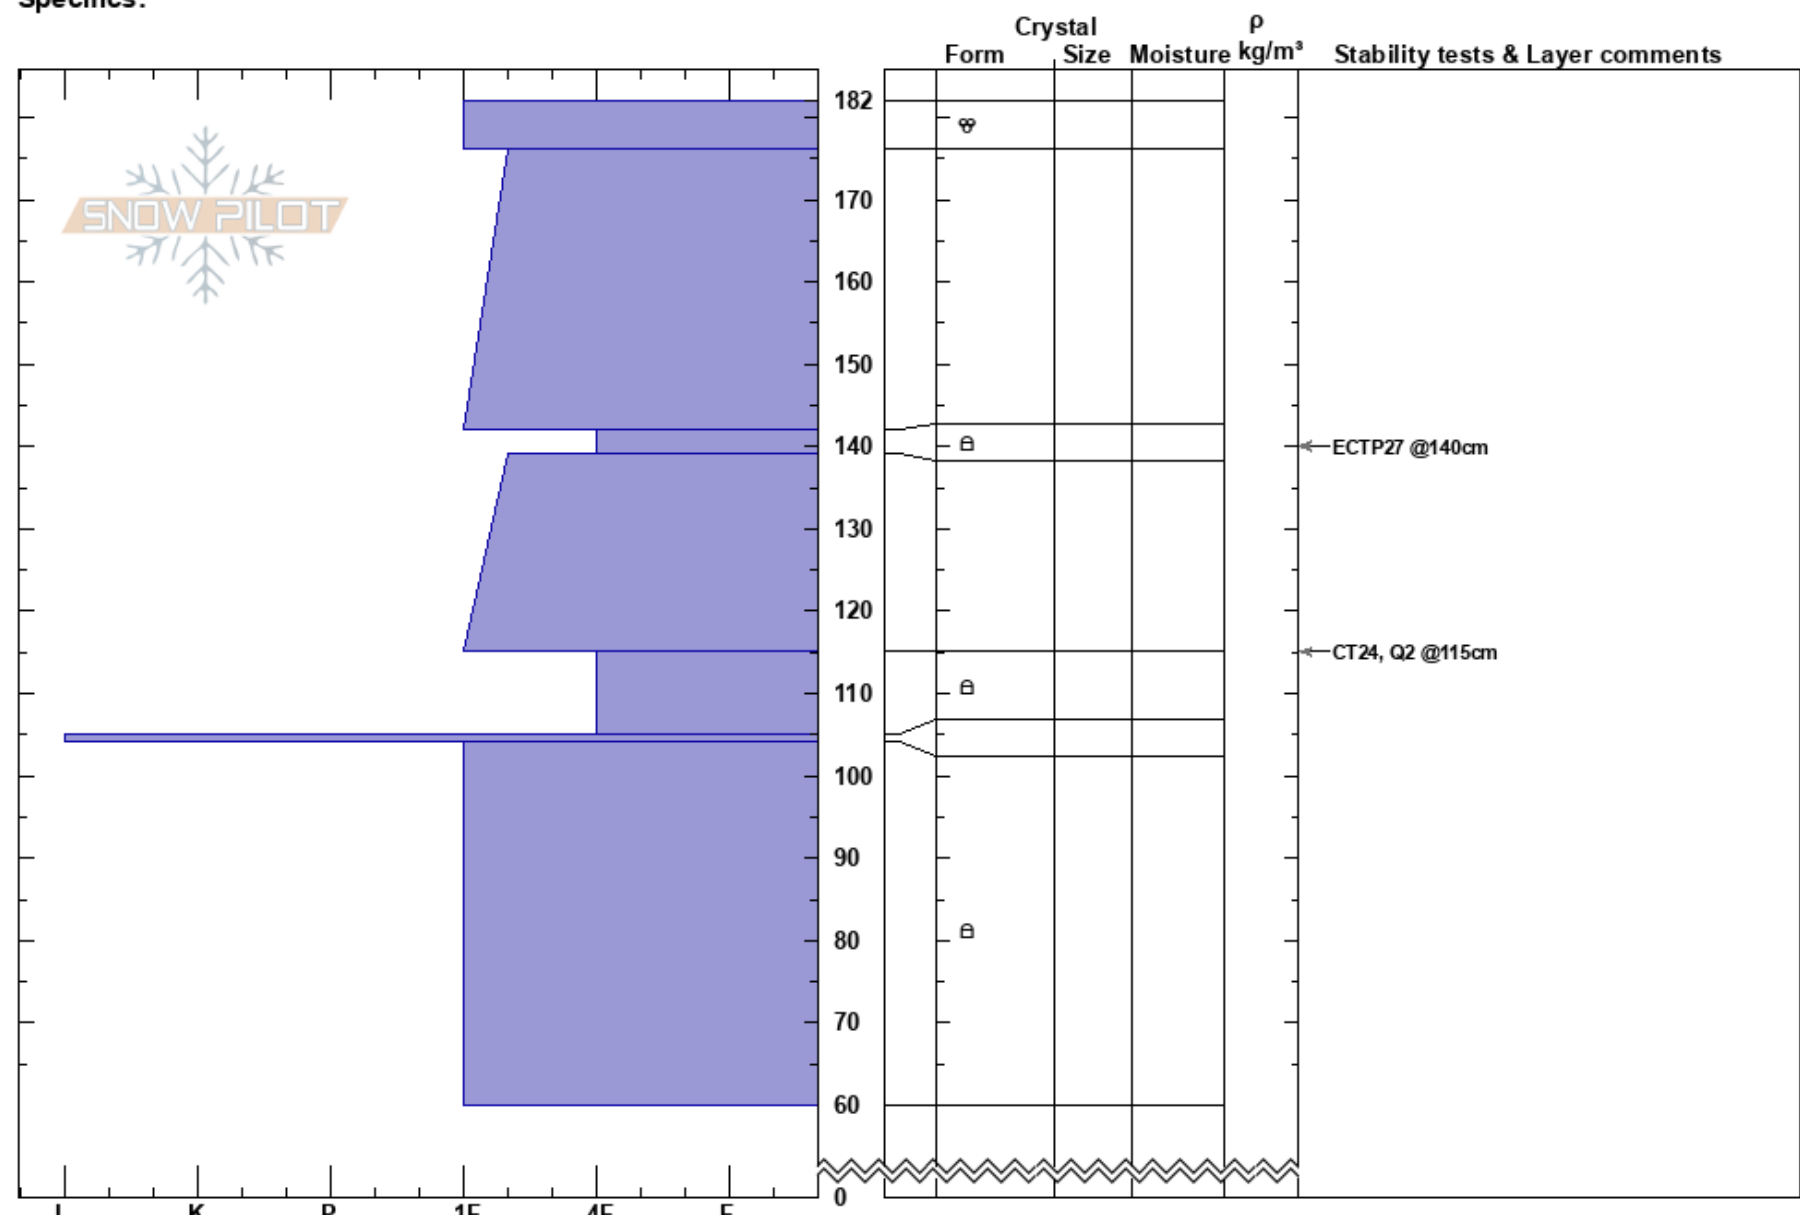

Senator Beck
 San Juan Range
 CO
 Elevation: 11400 ft
 Aspect: 150°
 Specifics:

Chris Billrey
 02/27/2019 - 10:50am
 Co-ord:
 Slope Angle: 32°
 Wind Loading: no

Stability:
 Air Temperature:
 Sky Cover: FEW
 Precipitation: NO
 Wind: SW Light Breeze
 HS:182 Layer Notes: