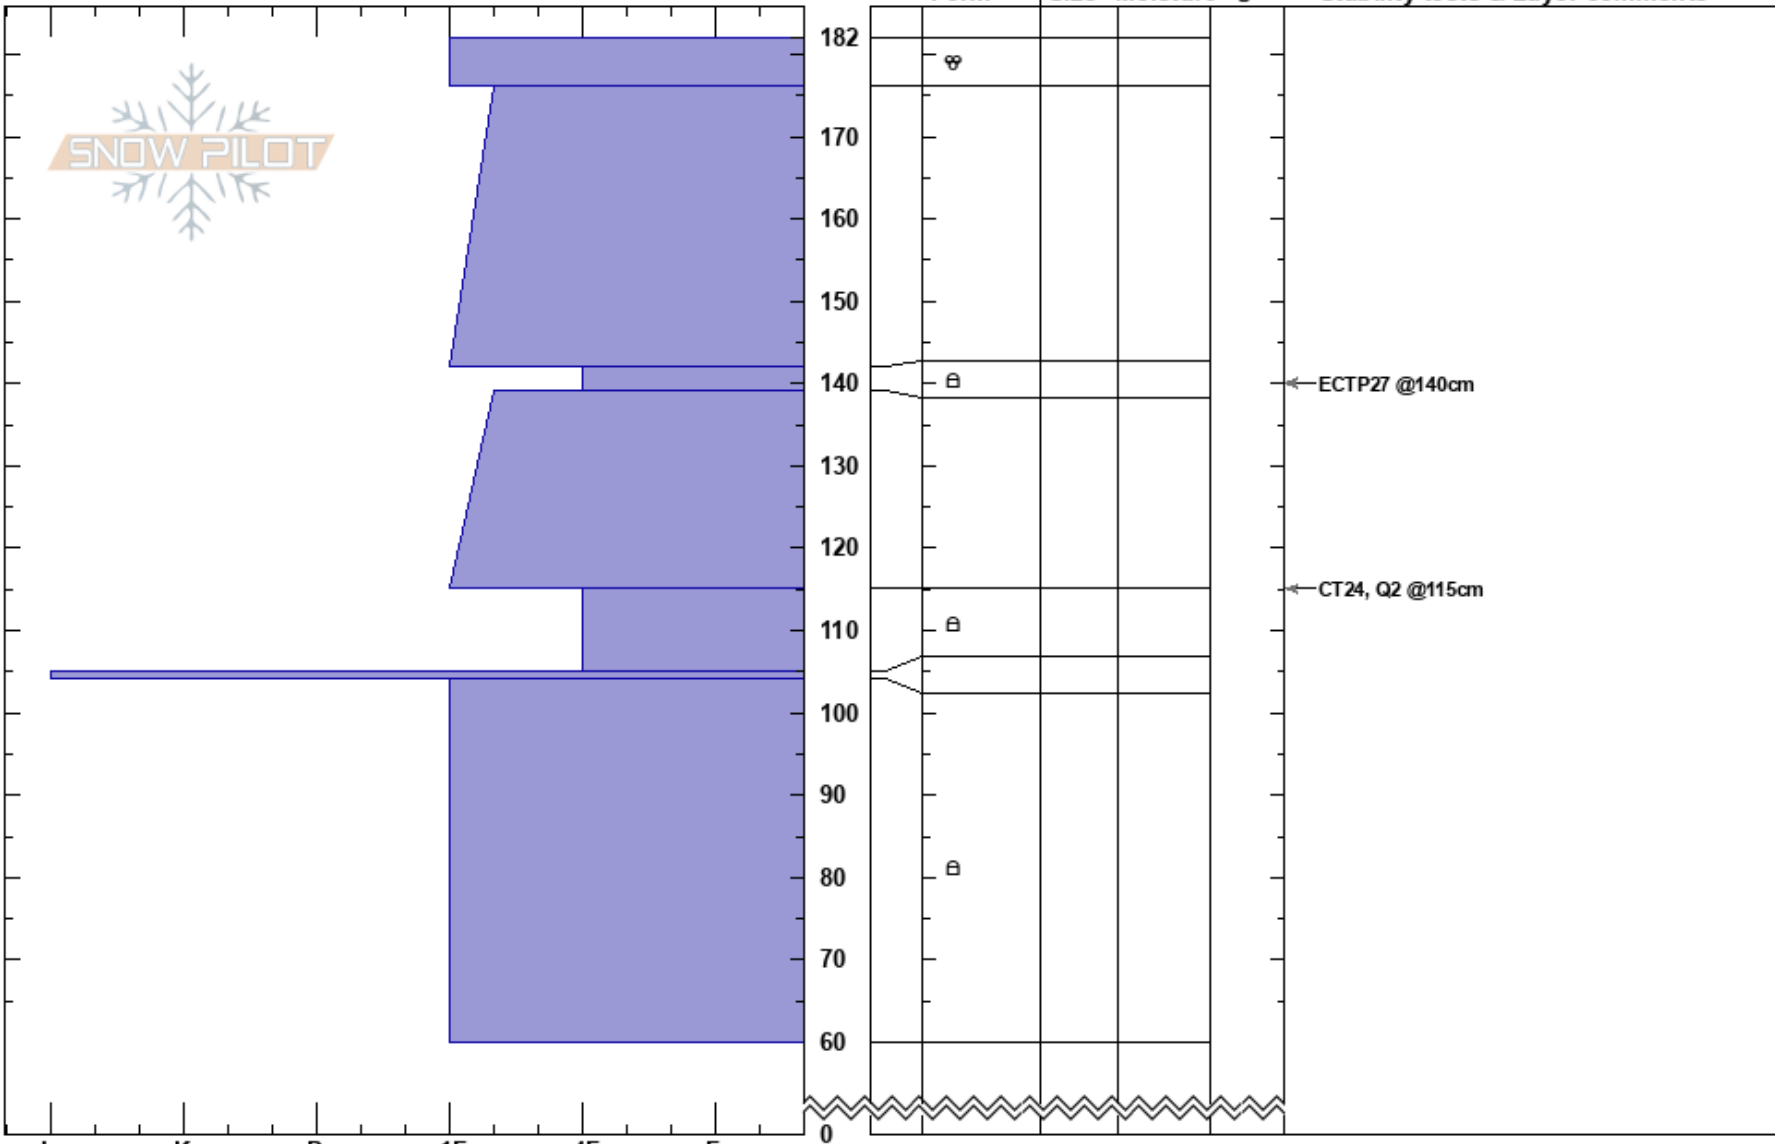

Senator Beck
 San Juan Range
 CO
 Elevation: 11400 ft
 Aspect: 150°
 Specifics:

Chris Billbrey
 02/27/2019 - 10:50am
 Co-ord:
 Slope Angle: 32°
 Wind Loading: no

Stability:
 Air Temperature:
 Sky Cover: FEW
 Precipitation: NO
 Wind: SW Light Breeze

HS:182

Layer Notes:

Crystal Form Size Moisture ρ kg/m³ Stability tests & Layer comments

Notes: