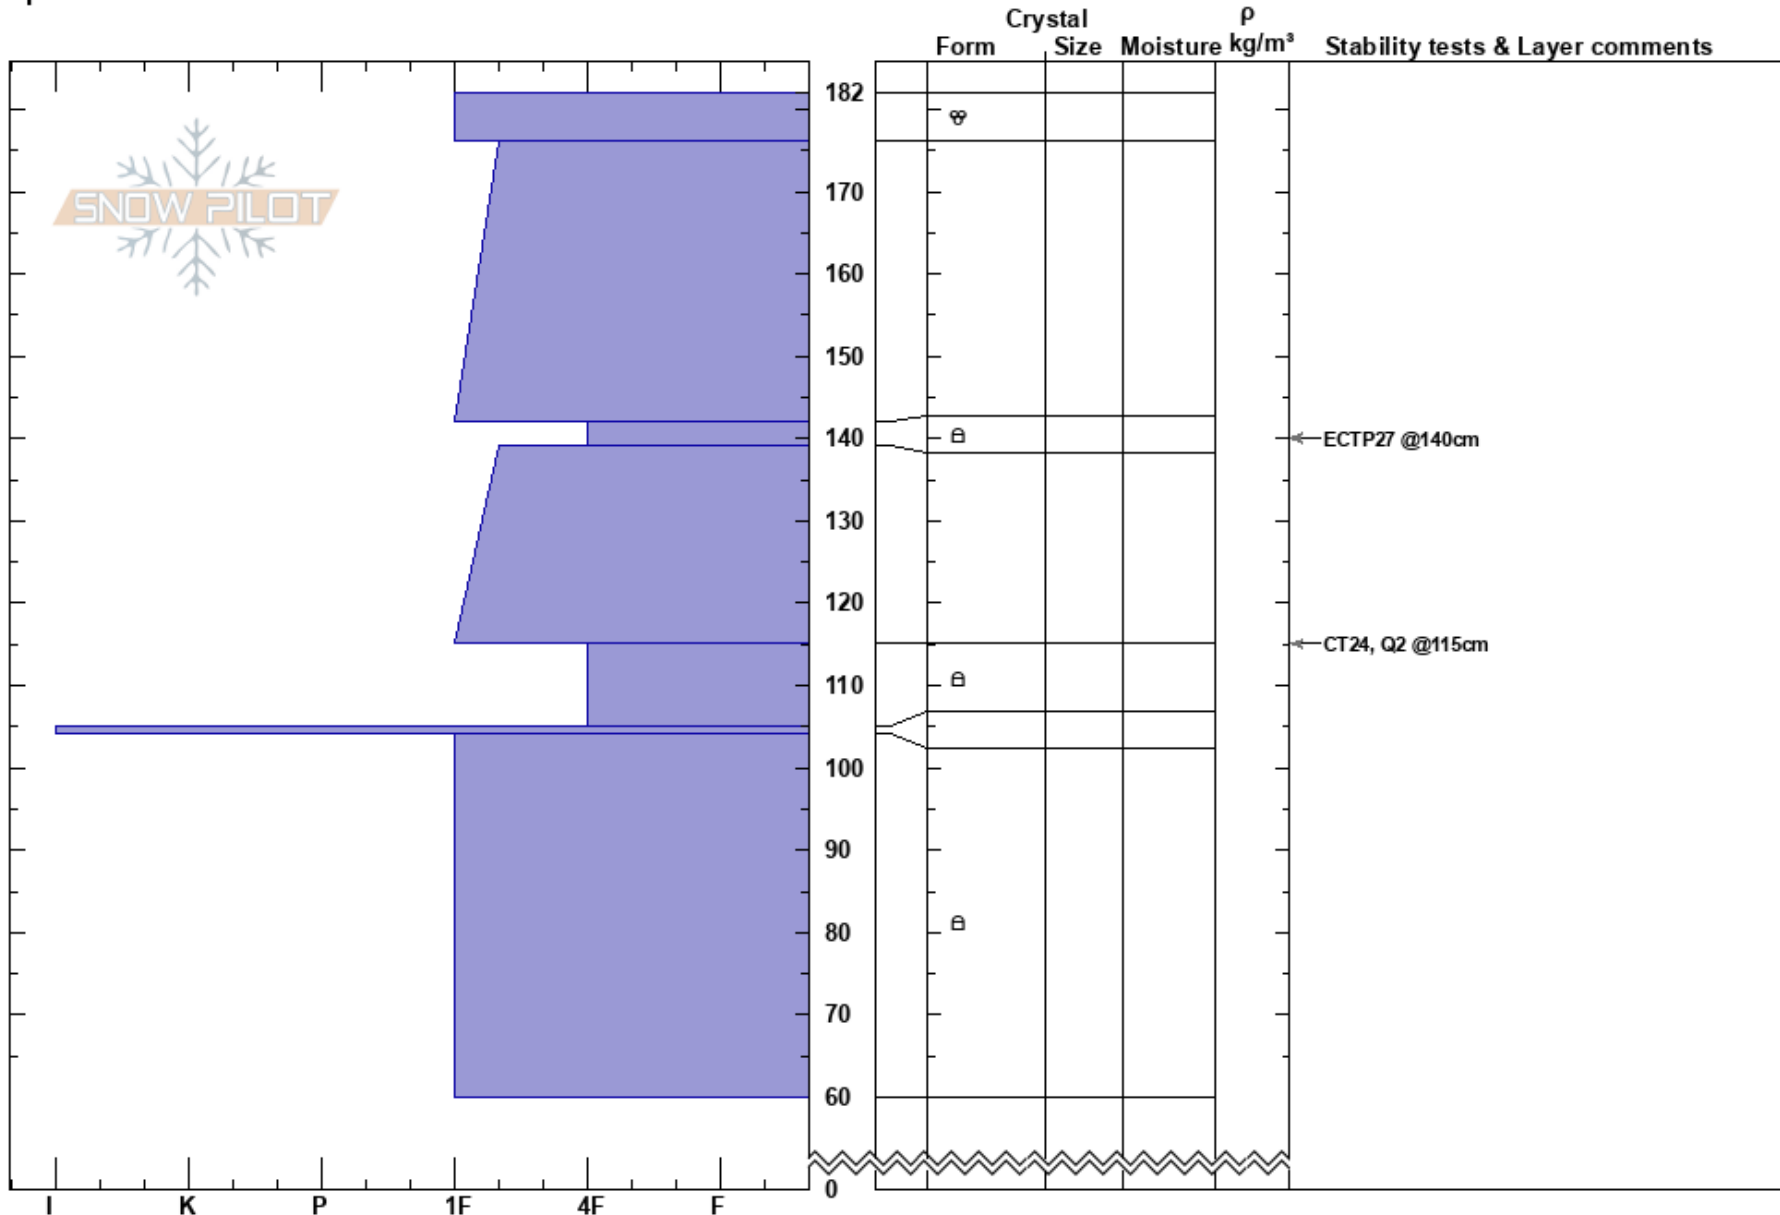

Senator Beck
 San Juan Range
 CO
 Elevation: 11400 ft
 Aspect: 150°
 Specifics:

Chris Billbrey
 02/27/2019 - 10:50am
 Co-ord:
 Slope Angle: 32°
 Wind Loading: no

Stability:
 Air Temperature:
 Sky Cover: FEW
 Precipitation: NO
 Wind: SW Light Breeze

HS:182

Layer Notes:

Notes: