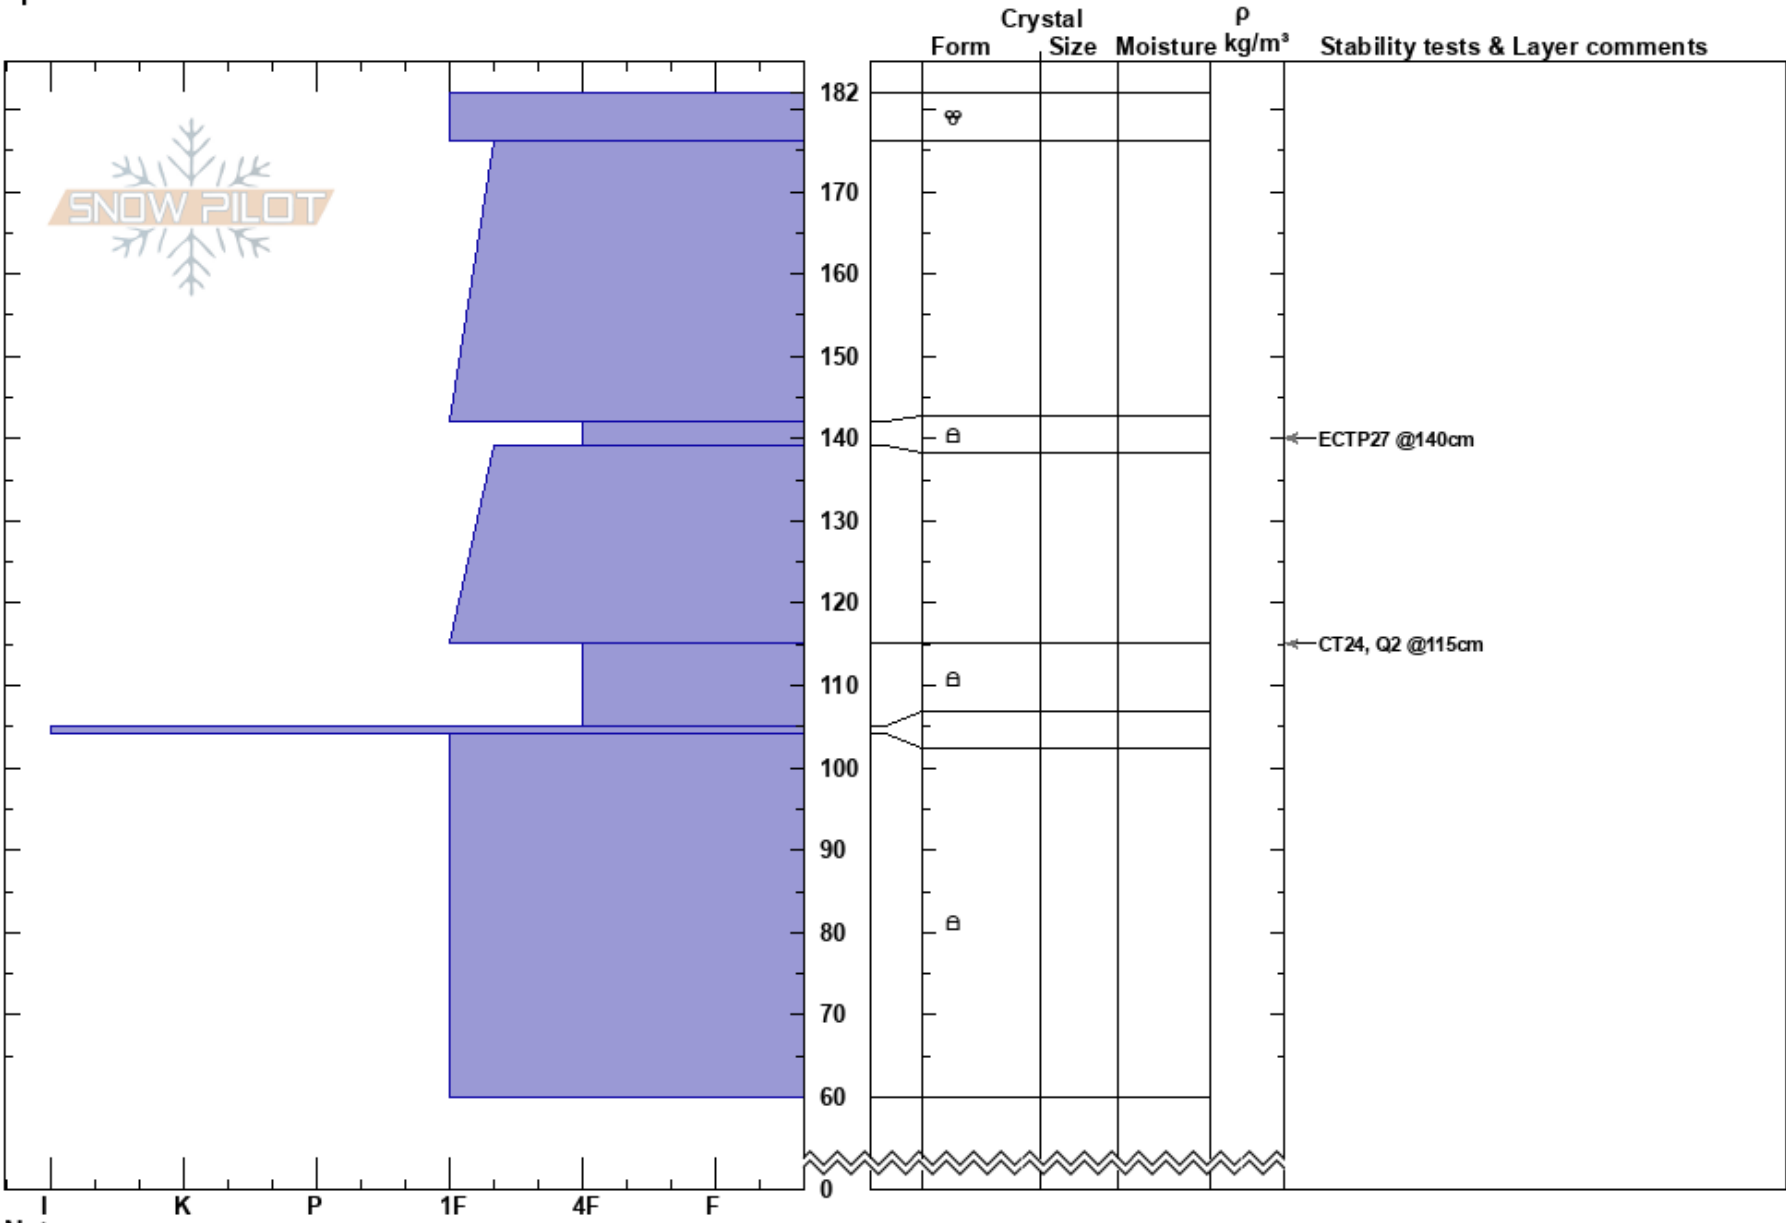

Senator Beck
 San Juan Range
 CO
Elevation: 11400 ft
Aspect: 150°
Specifics:

Chris Billbrey
 02/27/2019 - 10:50am
Co-ord:
Slope Angle: 32°
Wind Loading: no

Stability:
Air Temperature:
Sky Cover: FEW
Precipitation: NO
Wind: SW Light Breeze
HS:182 **Layer Notes:**