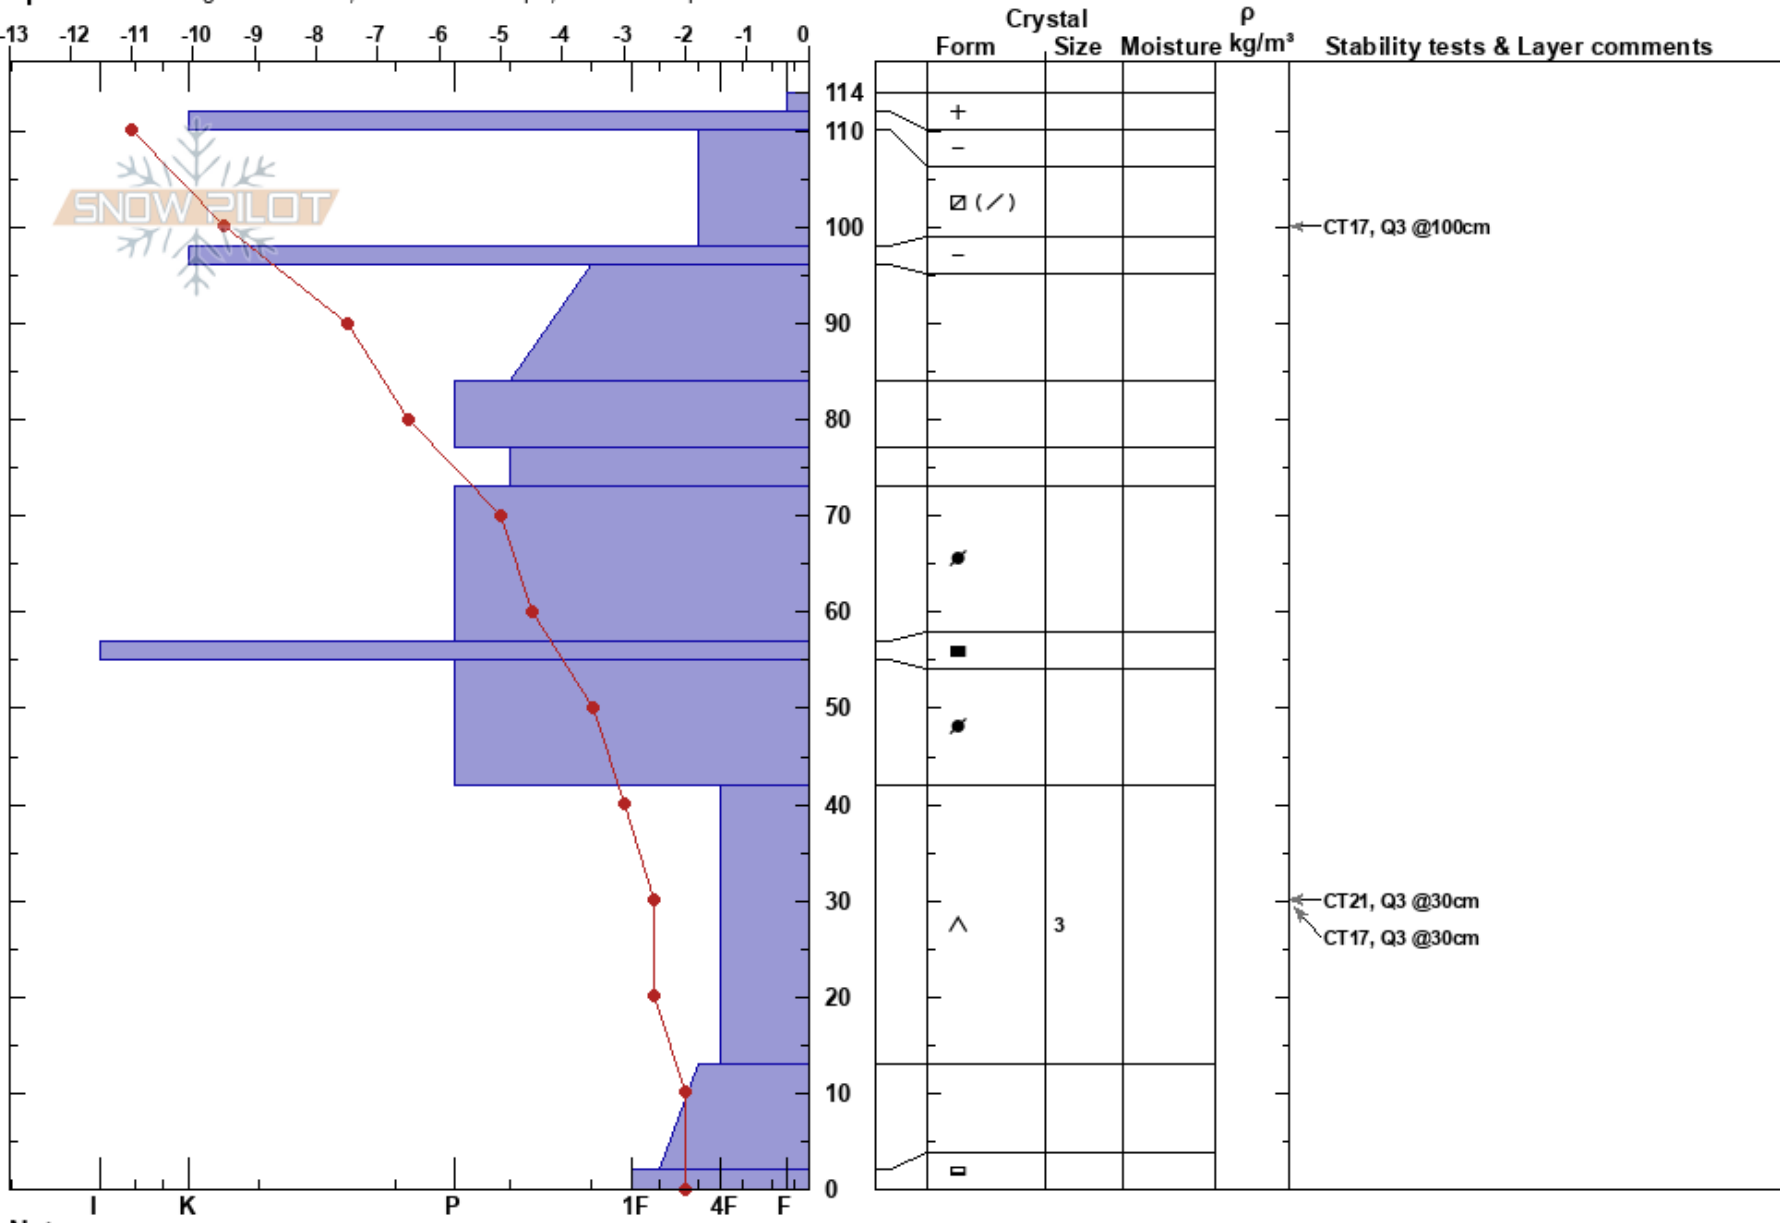

Hangin Valley
 Madison Range-N
 MT
 Elevation: 10400 ft
 Aspect: 120°

Leigh Frye
 01/26/2017 - 12:30pm
 Co-ord: 45.27380N, -111.45574W
 Slope Angle: 38°
 Wind Loading: yes

Stability: Good HS:114 Layer Notes:
 Air Temperature: -10°C
 Sky Cover: BKN
 Precipitation: NO
 Wind: NW Light Breeze

Specifics: Pit dug in a Ski Area; Ski tracks on slope; We skied slope

Notes: