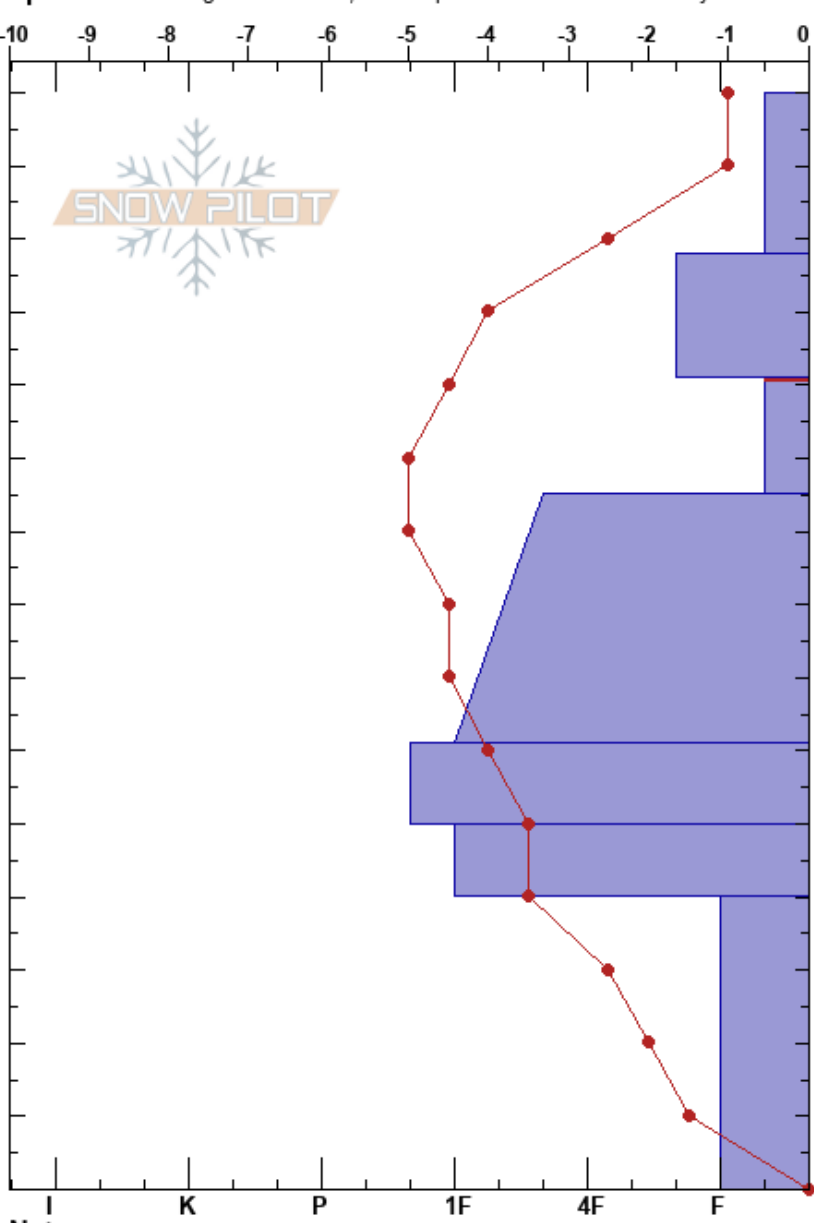

Snow King SW Ridge
 Gros Ventre Range
 WY
 Elevation: 7880 ft
 Aspect: SW
 Specifics: Pit dug in a Ski Area; Pit is representative of backcountry

Stephen Wilmeth
 02/26/2019 - 1:56am
 Co-ord: 43.45715N, -110.75516W
 Slope Angle: 22°
 Wind Loading: yes

Stability: **HS:150**
 Air Temperature: -1°C PF:60 111-95cm:Problematic layer
 Sky Cover: OVC
 Precipitation: S-1
 Wind: SW Light Breeze

Form	Crystal		Moisture	ρ kg/m ³	Stability tests & Layer comments
	Size	Moisture			
+	1				
+ (/)	0.5				← ECTN10 @128cm ← CT13, RP @128cm
					← CT17, RP @112cm ← CT17, RP @106cm
• (□)	1				← ECTP17 @95cm
• (□)	0.5				← ECTN28 @74cm
□	1				
□	1.5				
					← PST40/M07 (End) @30cm ← CT17, SC @29cm
^	2.5				