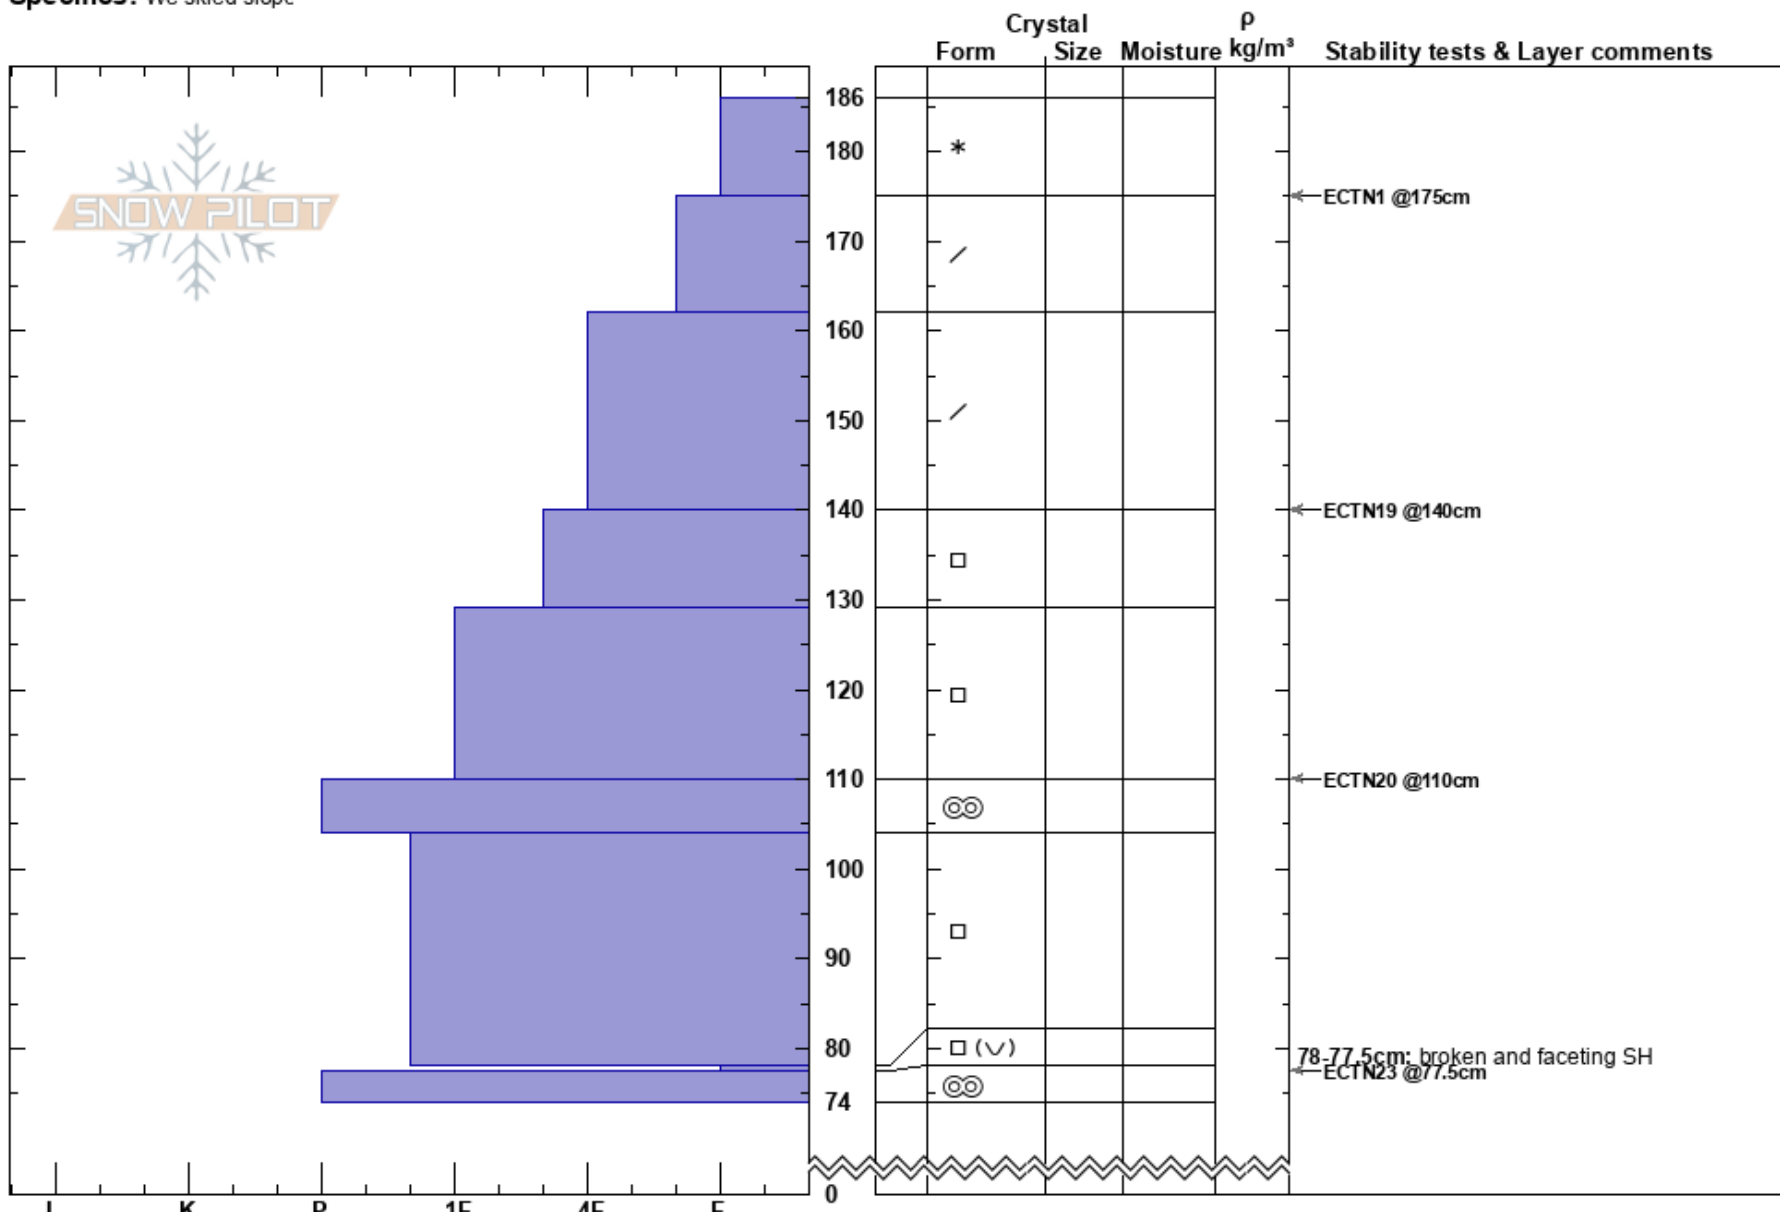

Barnett's Bluff  
 Rattlesnake Mtns  
 MT  
**Elevation:** 7250 ft  
**Aspect:** 218°  
**Specifics:** We skied slope

Logan King  
 02/27/2019 - 1:00pm  
**Co-ord:** 47.03875N, -113.99757W  
**Slope Angle:** 28°  
**Wind Loading:** no

**Stability:** Fair  
**Air Temperature:** -4°C  
**Sky Cover:** OVC  
**Precipitation:** S2  
**Wind:** SE Light Breeze

**HS:** 186  
**PS:** 27 78-77.5cm: broken and faceting SH

**Notes:**